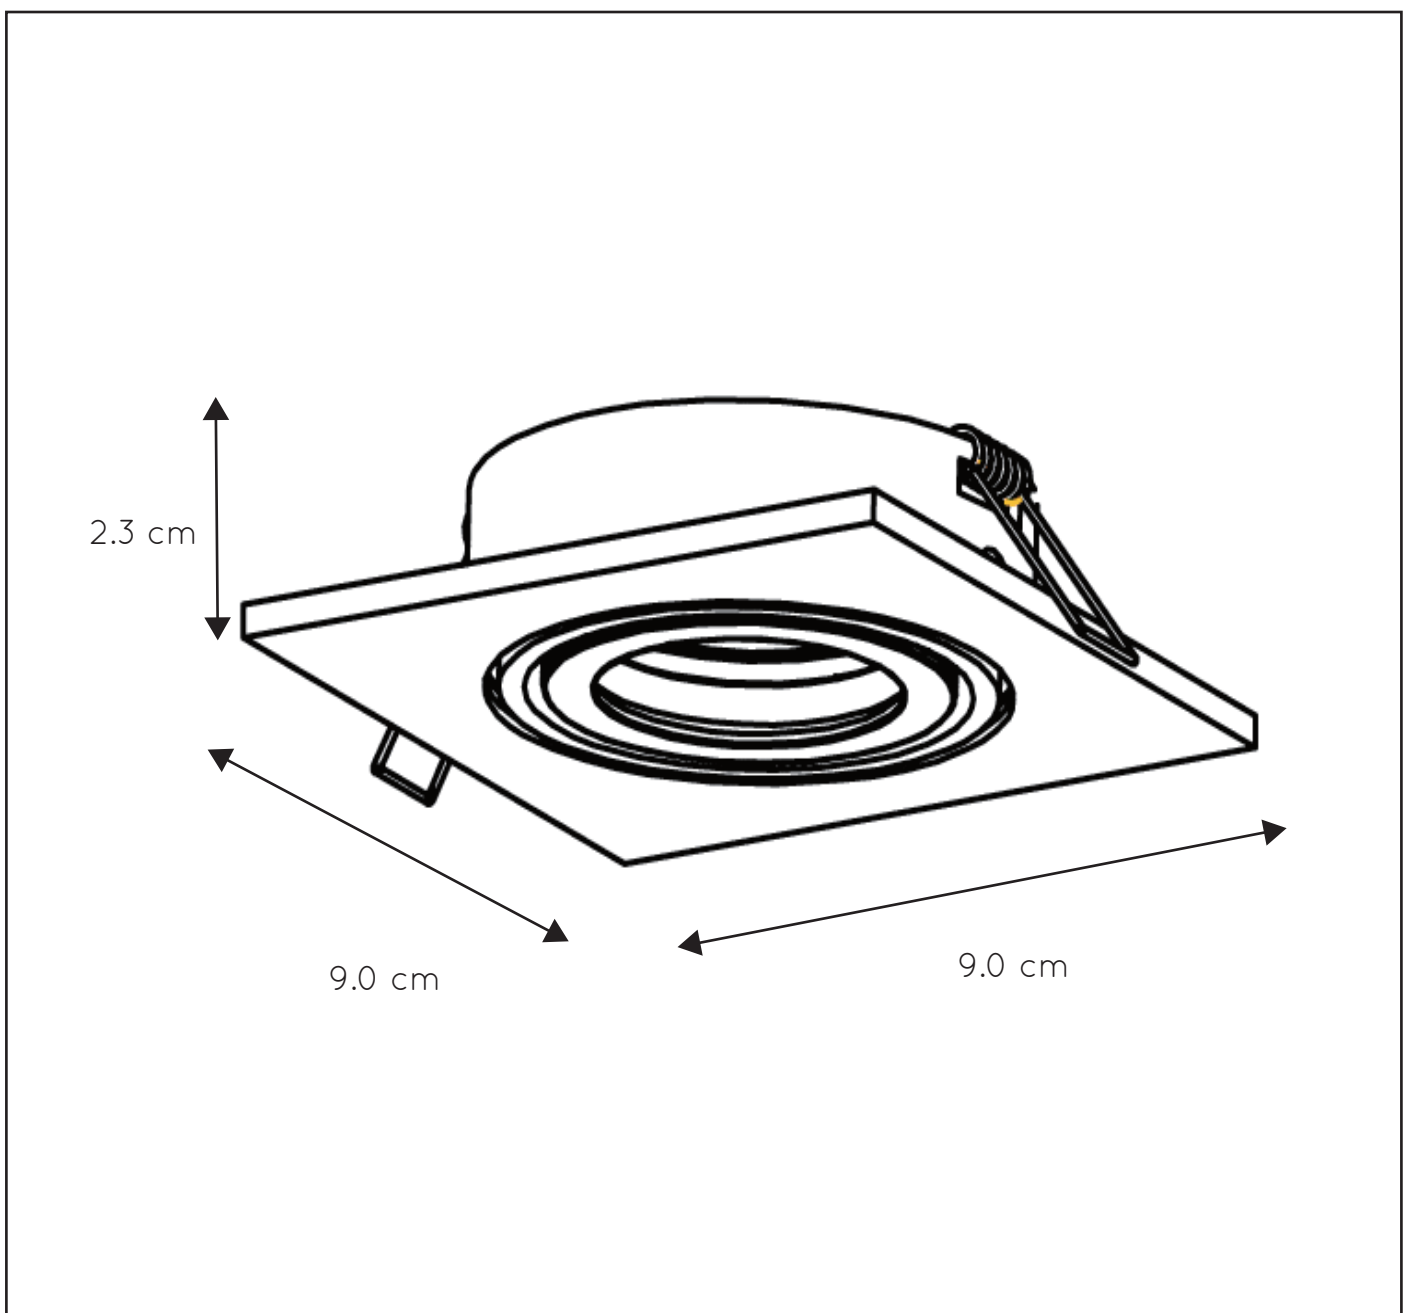

LUCIDE

TECHNICAL DRAWING & DIMENSIONS

TUBE

Item number : 22955/01/12
EAN code : 5411212220882
Item number : 22955/01/30
EAN code : 5411212221179
Item number : 22955/01/31
EAN code : 5411212220899

For more specifications, dimensions please visit
www.lucide.com