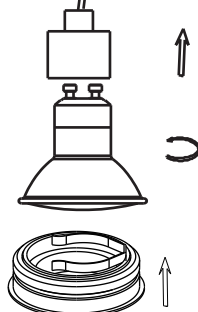

General

Dimensions LxWxH : 9.0 cm x 9.0 cm x 2.3 cm

Height minimum : 2.3 cm

Height maximum : 2.3 cm

Dimensions shade LxWxH :

Main material : Aluminium

Ceiling rose material :

Color : Satin Chrome, Black, White

TUBE

Item number : 22955/01/12
EAN code : 5411212220882
Item number : 22955/01/30
EAN code : 5411212221179
Item number : 22955/01/31
EAN code : 5411212220899

For more specifications, dimensions please visit
www.lucide.com

LUCIDE

INSTALLATION DRAWING SPECIFICATIONS

GU10

Electrical Supply

1

2

3

4