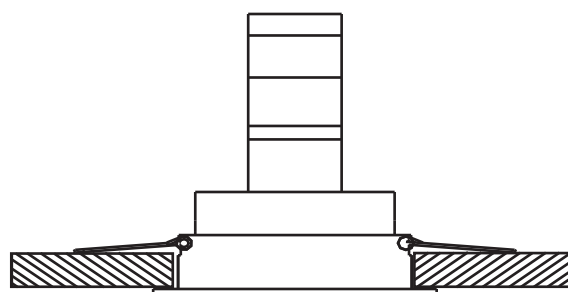

General

Dimensions LxWxH : 9.0 cm x 9.0 cm x 2.3 cm

Height minimum : 2.3 cm

Height maximum : 2.3 cm

Dimensions shade LxWxH :

Main material : Aluminium

Ceiling rose material :

Color : Satin Chrome, Black, White

LUCIDE

INSTALLATION DRAWING SPECIFICATIONS

GU10

Electrical Supply

1

2

3

4