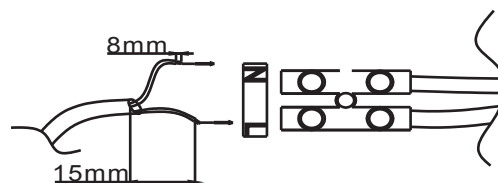

LUCIDE

INSTALLATION DRAWING SPECIFICATIONS

Electrical Supply