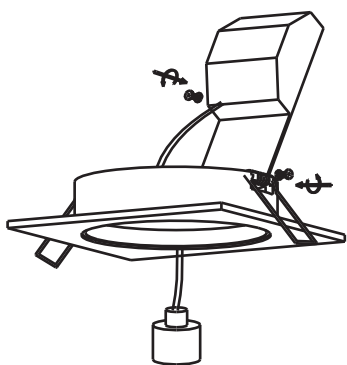

LUCIDE

INSTALLATION DRAWING SPECIFICATIONS

Electrical Supply