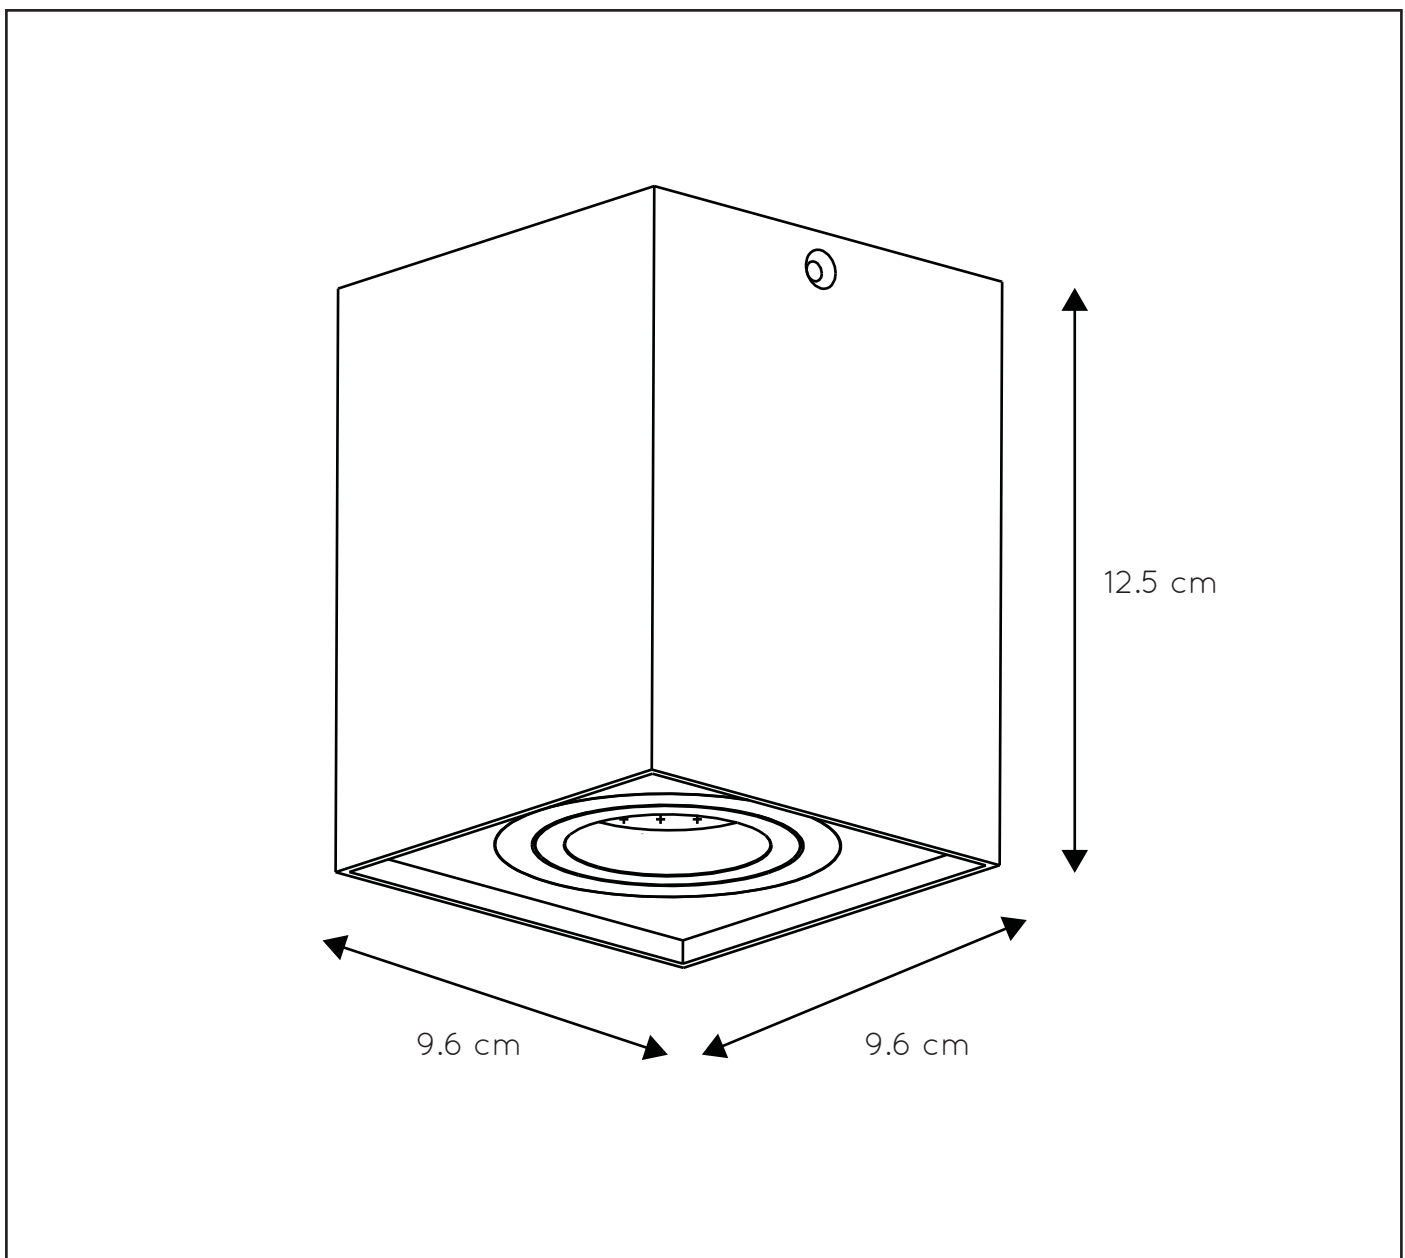

Dimensions LxWxH : 9.6 cm x 9.6 cm x 12.5 cm

Height minimum : 12.5 cm

Height maximum : 12.5 cm

Dimensions shade LxWxH :

Main material : Aluminium

Ceiling rose material : Metal

Color : Brass,Black,White

Style : Modern

Shape : Square

Weight : 0.55 kg

Warranty : 2 years

**Product specifications**

Dimmable : Yes

Light direction : Downlight

Adjustable in height : Not In Height Adjustable

Directional : Rotatable &amp; Tilttable (360 Degrees)

## TUBE

Item number : 22953/01/02

EAN code : 5411212221490

Item number : 22953/01/30

EAN code : 5411212221285

Item number : 22953/01/31

EAN code : 5411212220813

For more specifications, dimensions please visit