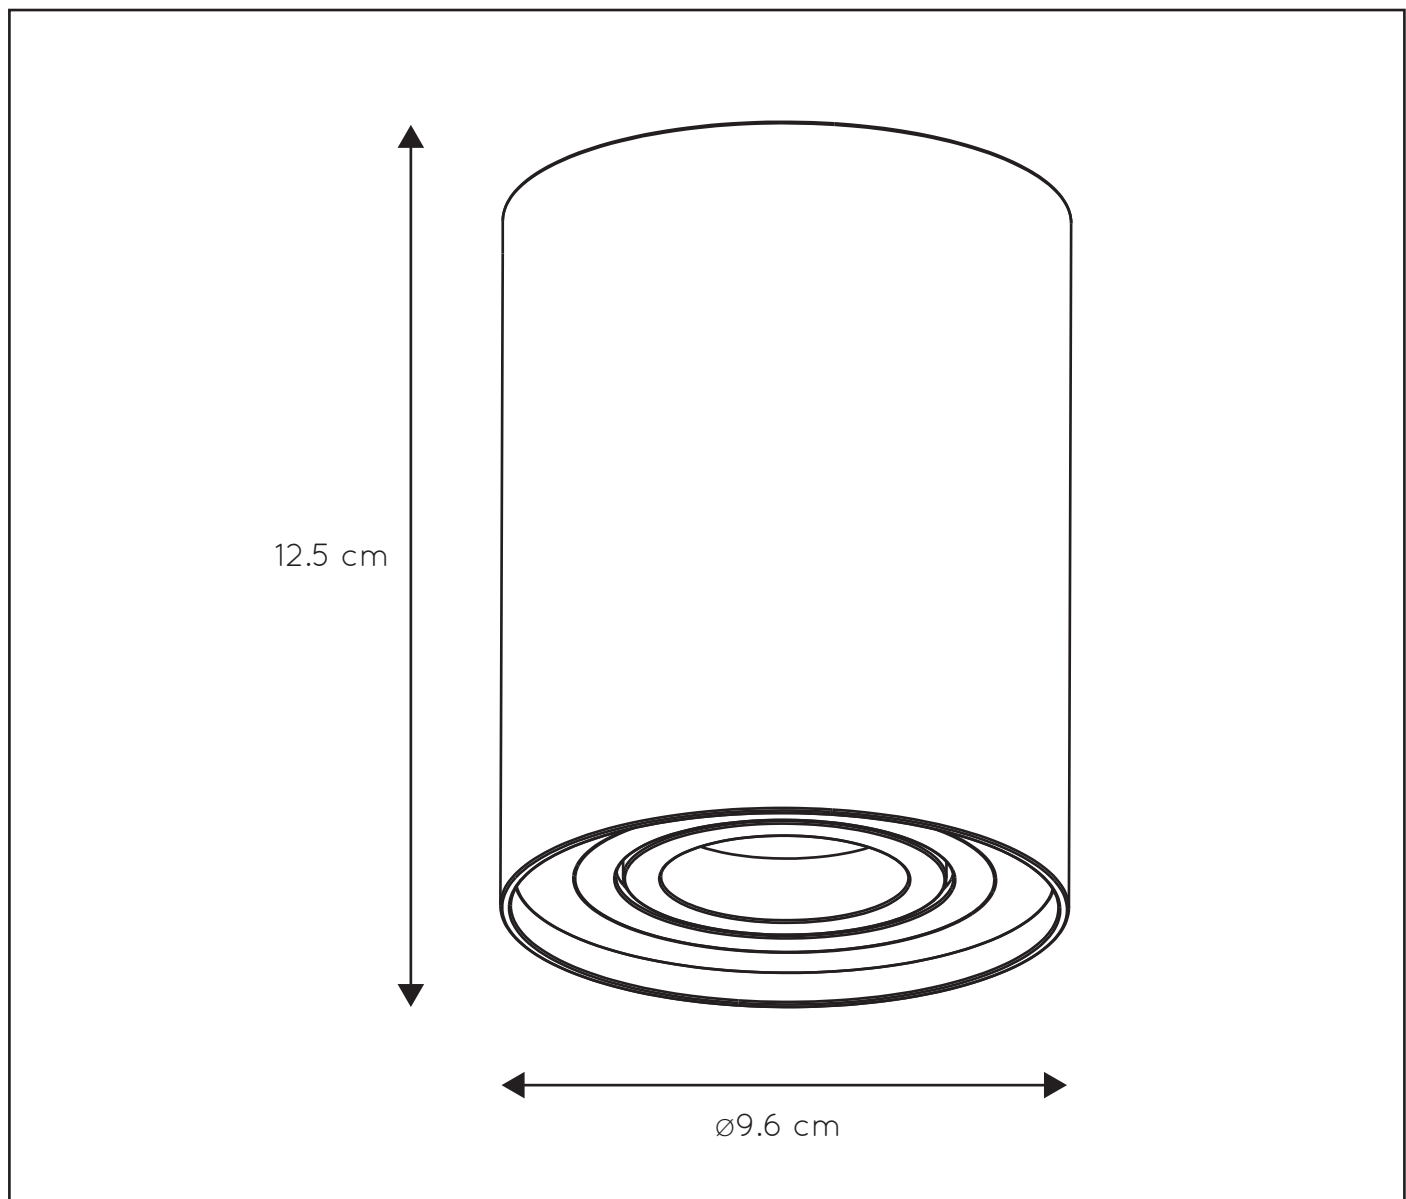

General

Dimensions LxWxH : 9.6 cm x 9.6 cm x 12.5 cm
Height minimum : 12.5 cm
Height maximum : 12.5 cm
Dimensions shade LxWxH : 9.6 cm x 9.6 cm x 12.5 cm
Main material : Aluminium
Ceiling rose material : Metal
Color : Brass,Satin Chrome, Black, White
Style : Modern
Shape : Cylinder
Weight : 0.45 kg
Warranty : 2 years

Product specifications

Dimmable : Yes
Light direction : Downlight
Adjustable in height : Not In Height Adjustable
Directional : Rotatable & Tilttable (360 Degrees)
Cable : No
Cable length :
Sensor : Without Sensor
Control : Light Switch Control
IP-Class : 20
Electric class : 1
Light source including ?: No
Lamp socket : GU10
Light source number : 1
Power requirements : 220-240V-50Hz
Bulb type & maximum wattage : GU10- max.50W

For more specifications of this product please visit

www.lucide.com

LUCIDE

TECHNICAL DRAWING & DIMENSIONS

TUBE

Item number : 22952/01/02

EAN code : 5411212221483

Item number : 22952/01/12

EAN code : 5411212220783

Item number : 22952/11/30

EAN code : 5411212221278

Item number : 22952/01/31

EAN code : 5411212220790

For more specifications, dimensions please visit

www.lucide.com

LUCIDE