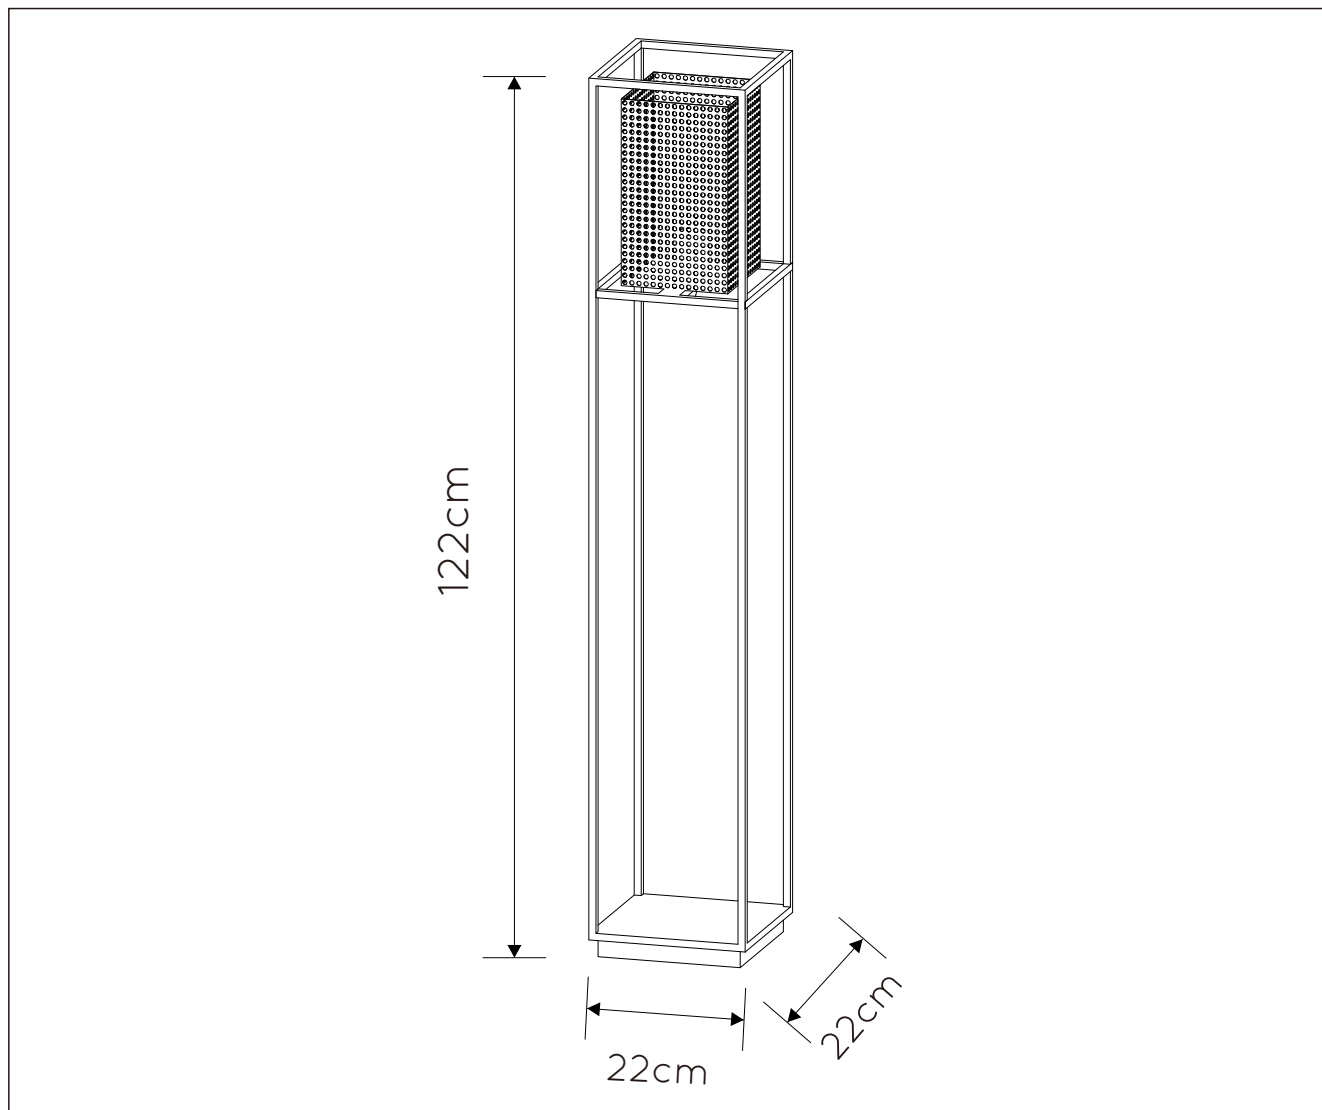

L U C I D E

Item number: 21722/01/30

Technical details

Materials used:	Metal
Color:	Sandy black & Gold
Dimmable and how is fixture dimmable	
Size: Height:	122 cm
Length:	22 cm
Width:	22 cm
Net weight:	4.4 kg
Power requirements:	220-240V/~50Hz
Bulb type and maximum wattage:	E27 Max.40w
Number of bulbs:	1×E27
IP degree	IP20