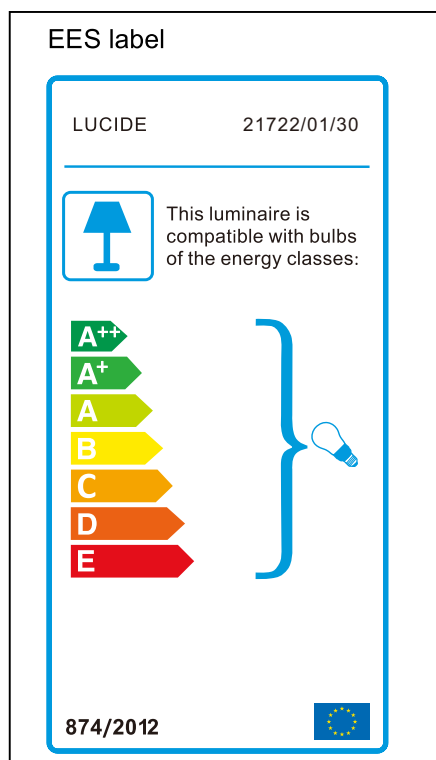

Von der Garantie ausgenommen: 1. Gebrochene Glasteile der Fassung werden nur innerhalb von 14 Tagen ab Kauf durch den Endkunden ersetzt.

2. Normaler Verschleiß, Verfärbungen aufgrund des normalen Gebrauchs. 3. Beschädigungen aufgrund externer Ursachen wie Feuer, Wasser, unsachgemäße Nutzung/ Installation oder Wartung des Produkts.

Kunden müssen das defekte Produkt/Teil und den Originalkaufbeleg einsenden, um Garantieansprüche geltend zu machen.

Deklaracja gwarancji:

Lucide NV gwarantuje, że dostarczone produkty będą wolne od defektów materiałowych oraz produkcyjnych przez okres 2 lat od daty zakupu przez użytkownika końcowego, jeżeli urządzenie jest zainstalowane i prawidłowo utrzymywane zgodnie z instrukcją obsługi.

Wyłączenie z gwarancji: 1. Rozbite szkło zostanie wymienione tylko do 14 dni od momentu zakupu przez użytkownika końcowego.

2. Normalne zużycie, utrata koloru w wyniku normalnego użytkowania. 3. Uszkodzenie spowodowane czynnikami zewnętrznymi takimi, jak ogień, woda, nieprawidłowe używanie/ instalacja lub utrzymywanie produktu.

W celu uzyskania gwarancji klient musi zwrócić uszkodzony przedmiot oraz oryginalny dowód zakupu.

Other languages of the manual and further explanations can be found on our website.