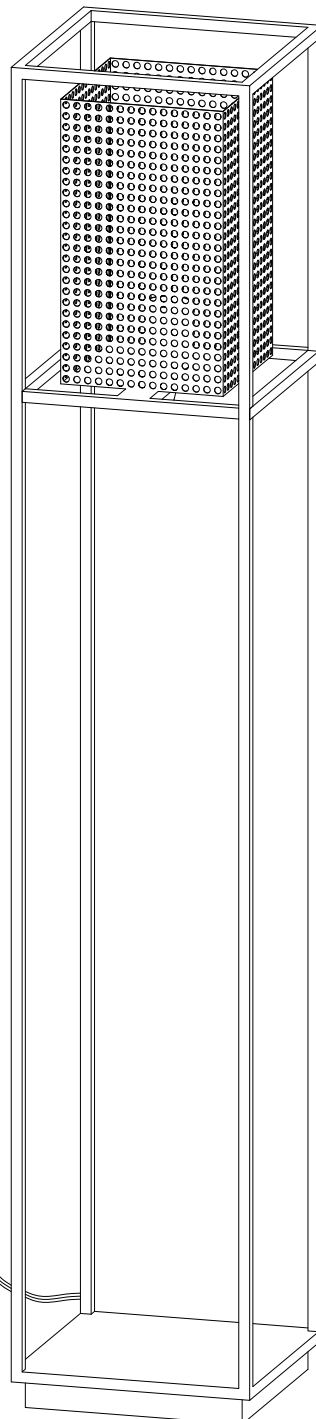

21722/01/30

1