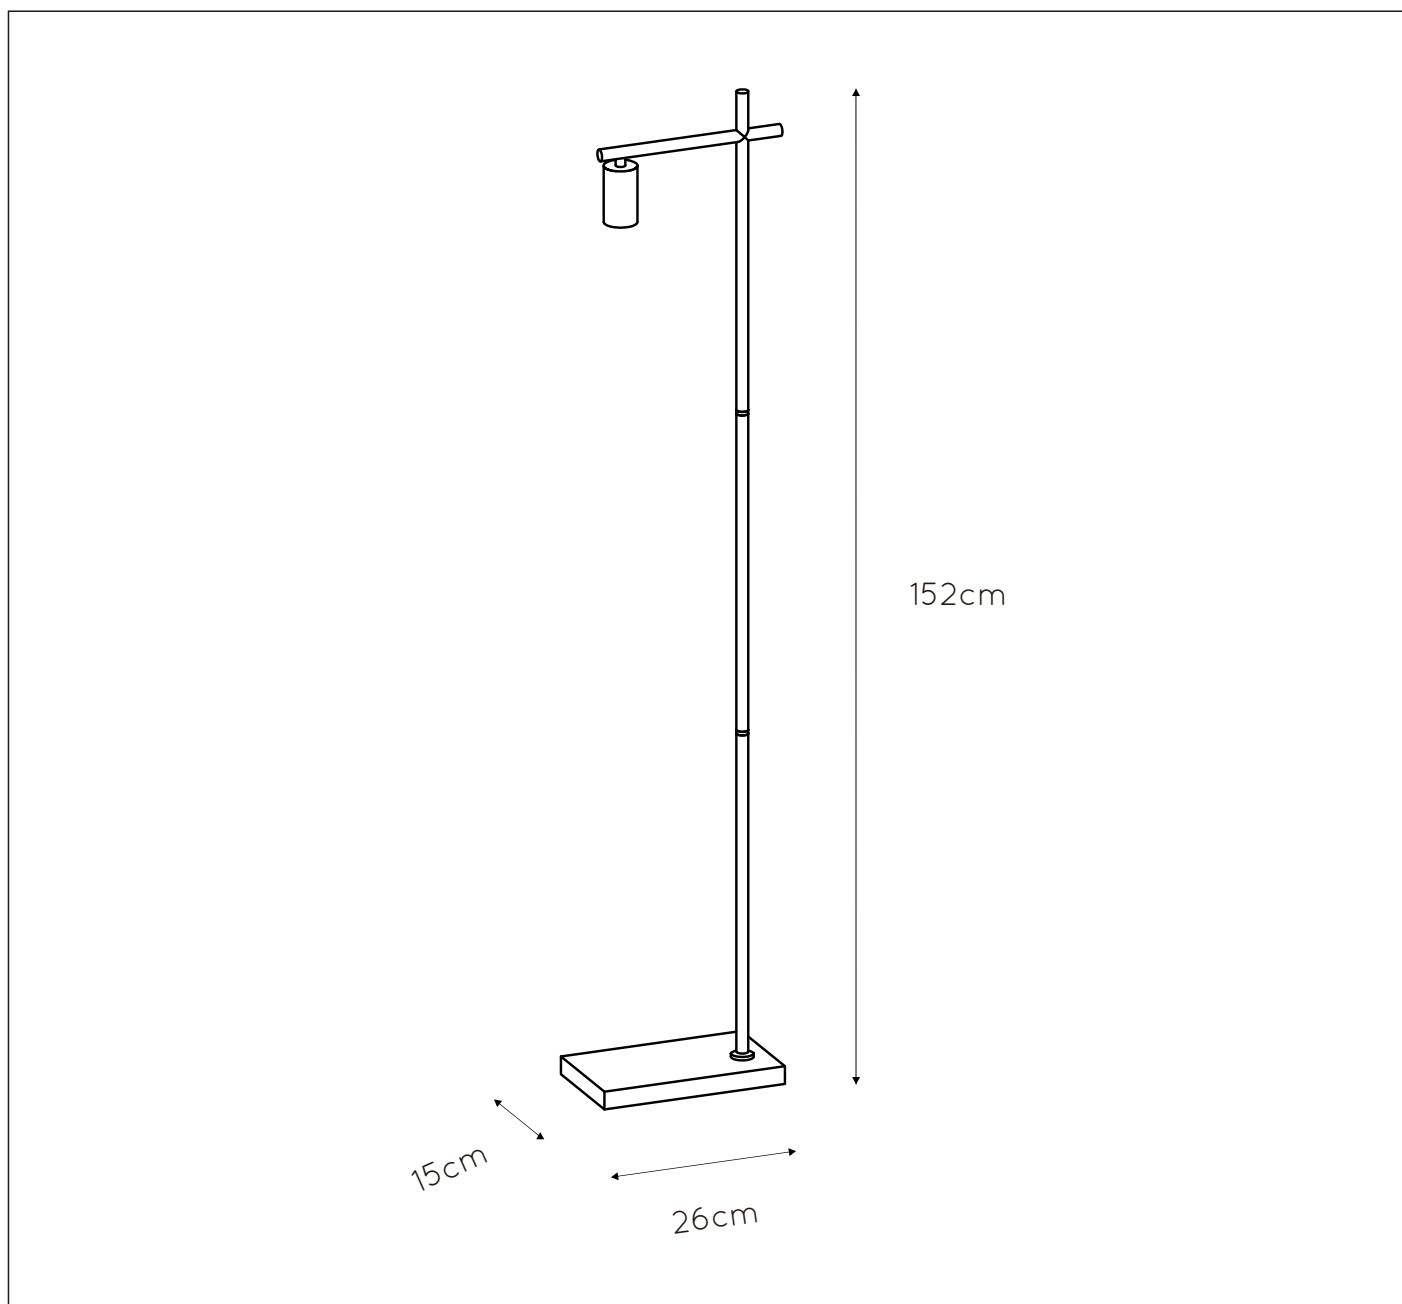

LUCIDE

LEANNE

Item number : 21721/01/30

EAN CODE : 5411212211125

For more specifications, dimensions please visit

www.lucide.com