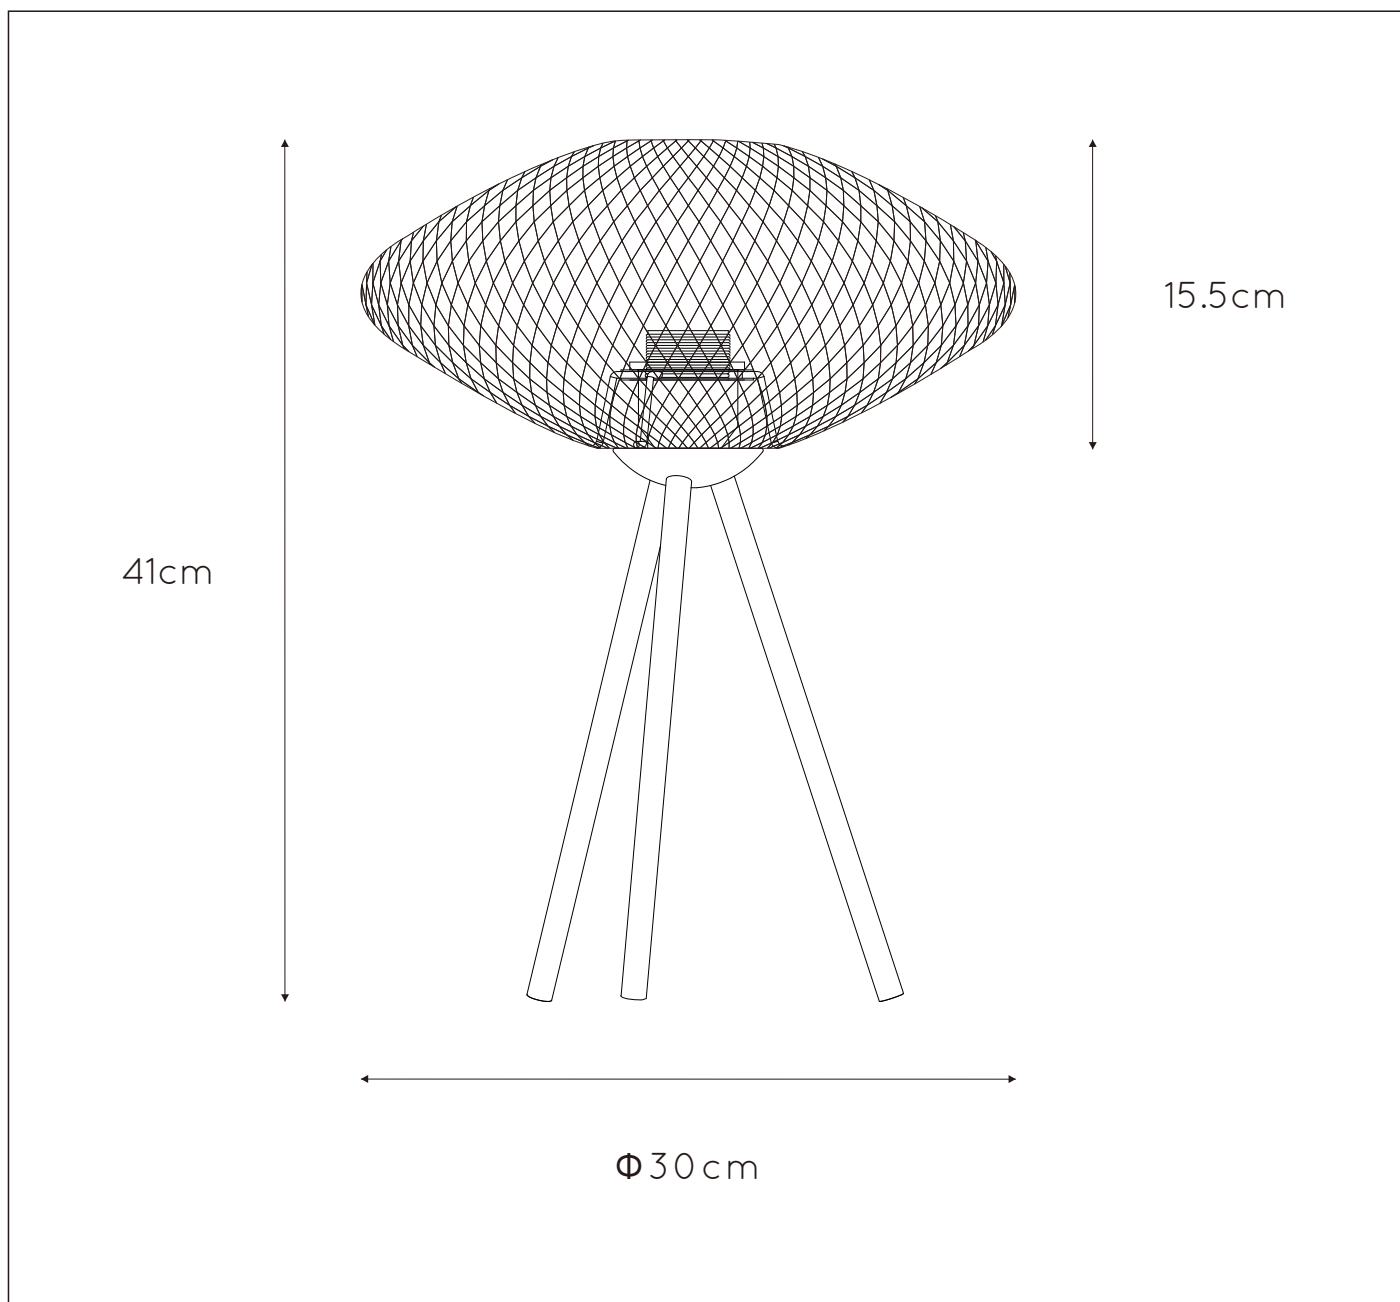

LUCIDE

**RECOMMENDED LUCIDE
LIGHT SOURCE**

49042/05/62

Light source dimmable : Yes

Light source incl. : No

General

Dimensions LxWxH : 30cm x 30cm x 41cm

Height minimum: 41cm

Height maximum: 41m

Dimensions shade LxWxH : 30cm x 30cm x 15,5cm

Main material : Metal

Ceiling rose material : Metal

Color : Matt black

Style : Classic

Shape : Oval

Weight : 0,73 kg

Warranty : 2 years

Product specifications

Dimmable : No

Light direction : Around (Diffuse)

Adjustable in heighth : No

Directional : Not Directional

Cable : Yes, Cable On Product

Cable length : 180 cm

Bulb type & maximum wattage : E27 max.40W

For more specifications of this product please visit

www.lucide.com

LUCIDE

MESH

Item number : 21523/01/30

EAN CODE : 5411212211392

For more specifications, dimensions please visit