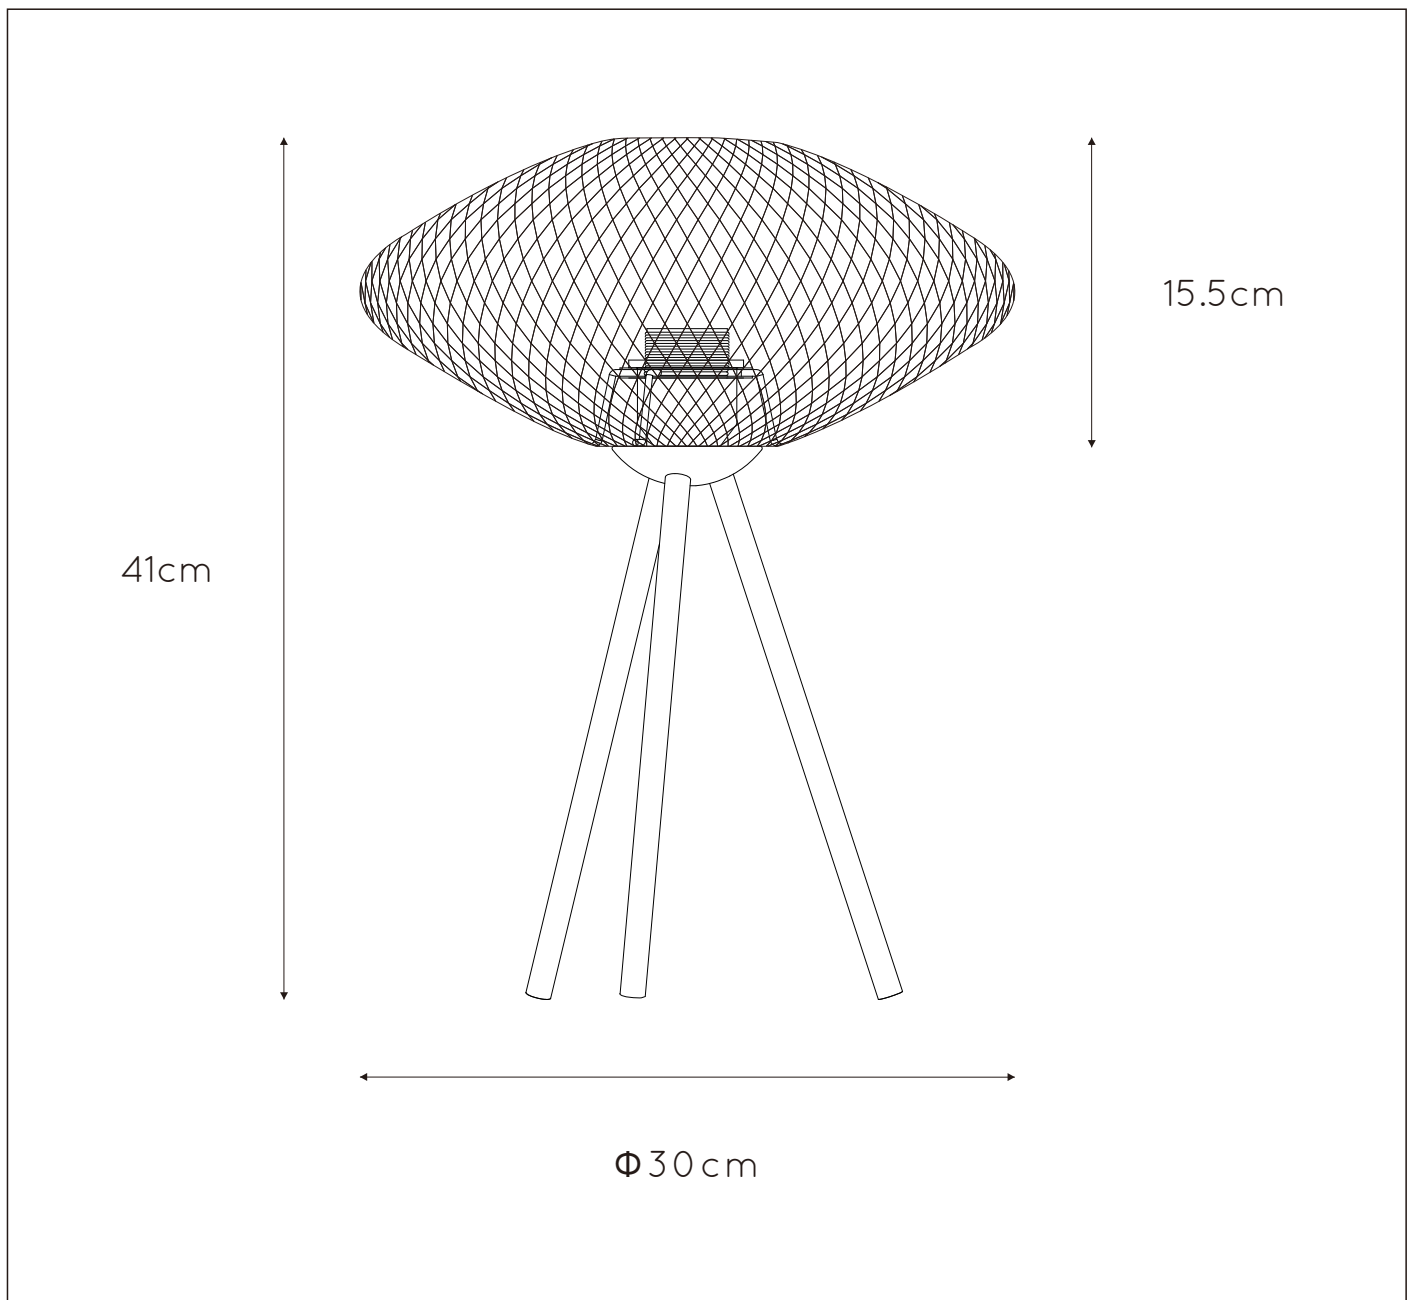

LUCIDE

MESH

Item number : 21523/01/02

EAN CODE : 5411212211385

For more specifications, dimensions please visit

www.lucide.com