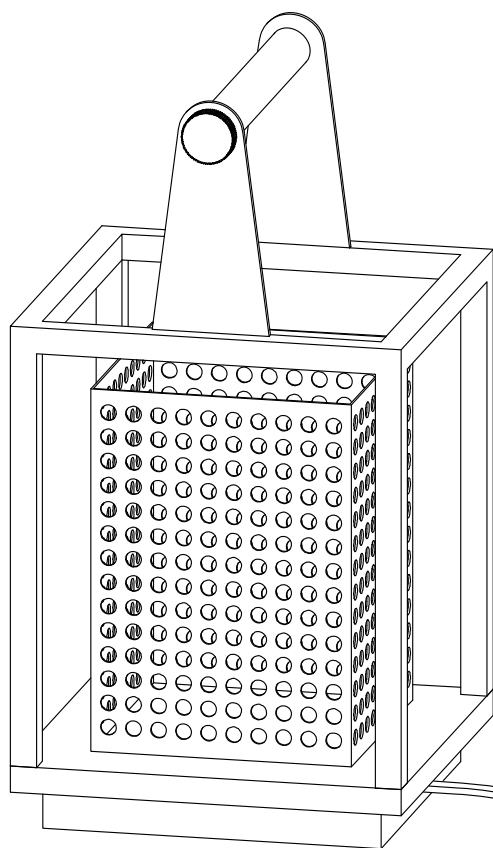

GENERAL SPECIFICATIONS

LUCIDE

RECOMMENDED LUCIDE LIGHT SOURCE

49020/05/60

Light source dimmable : Yes

Light source incl. : No

General

Dimensions LxWxH : 15cm x 15cm x 29cm
Height minimum : 29cm
Height maximum : 29cm
Dimensions shade LxWxH : 10cm x 10cm x 14cm
Main material : Metal
Ceiling rose material : Metal
Color : Sandy black and gold
Style : Modern
Shape : Rectangular
Weight : 1,6 kg
Warranty : 2 years

Product specifications

Dimmable : Yes
Light direction : Around (Diffuse)
Adjustable in height : No
Directional : Not Directional
Cable : Yes, Cable On Product
Cable length : 180 cm
Sensor : Without Sensor
Control : Light Switch Control
IP-Class : 20
Electric class : 2
Light source including ? : No
Lamp socket : E27
Light source number : 1
Power requirements : 220-240V~50Hz
Bulb type & maximum wattage : E27 max.40W

For more specifications of this product please visit

www.lucide.com

LUCIDE

SANSA

Item number : 21522/01/30

EAN CODE : 5411212211200

For more specifications, dimensions please visit

www.lucide.com

INSTALLATION DRAWING SPECIFICATIONS

LUCIDE

1

2