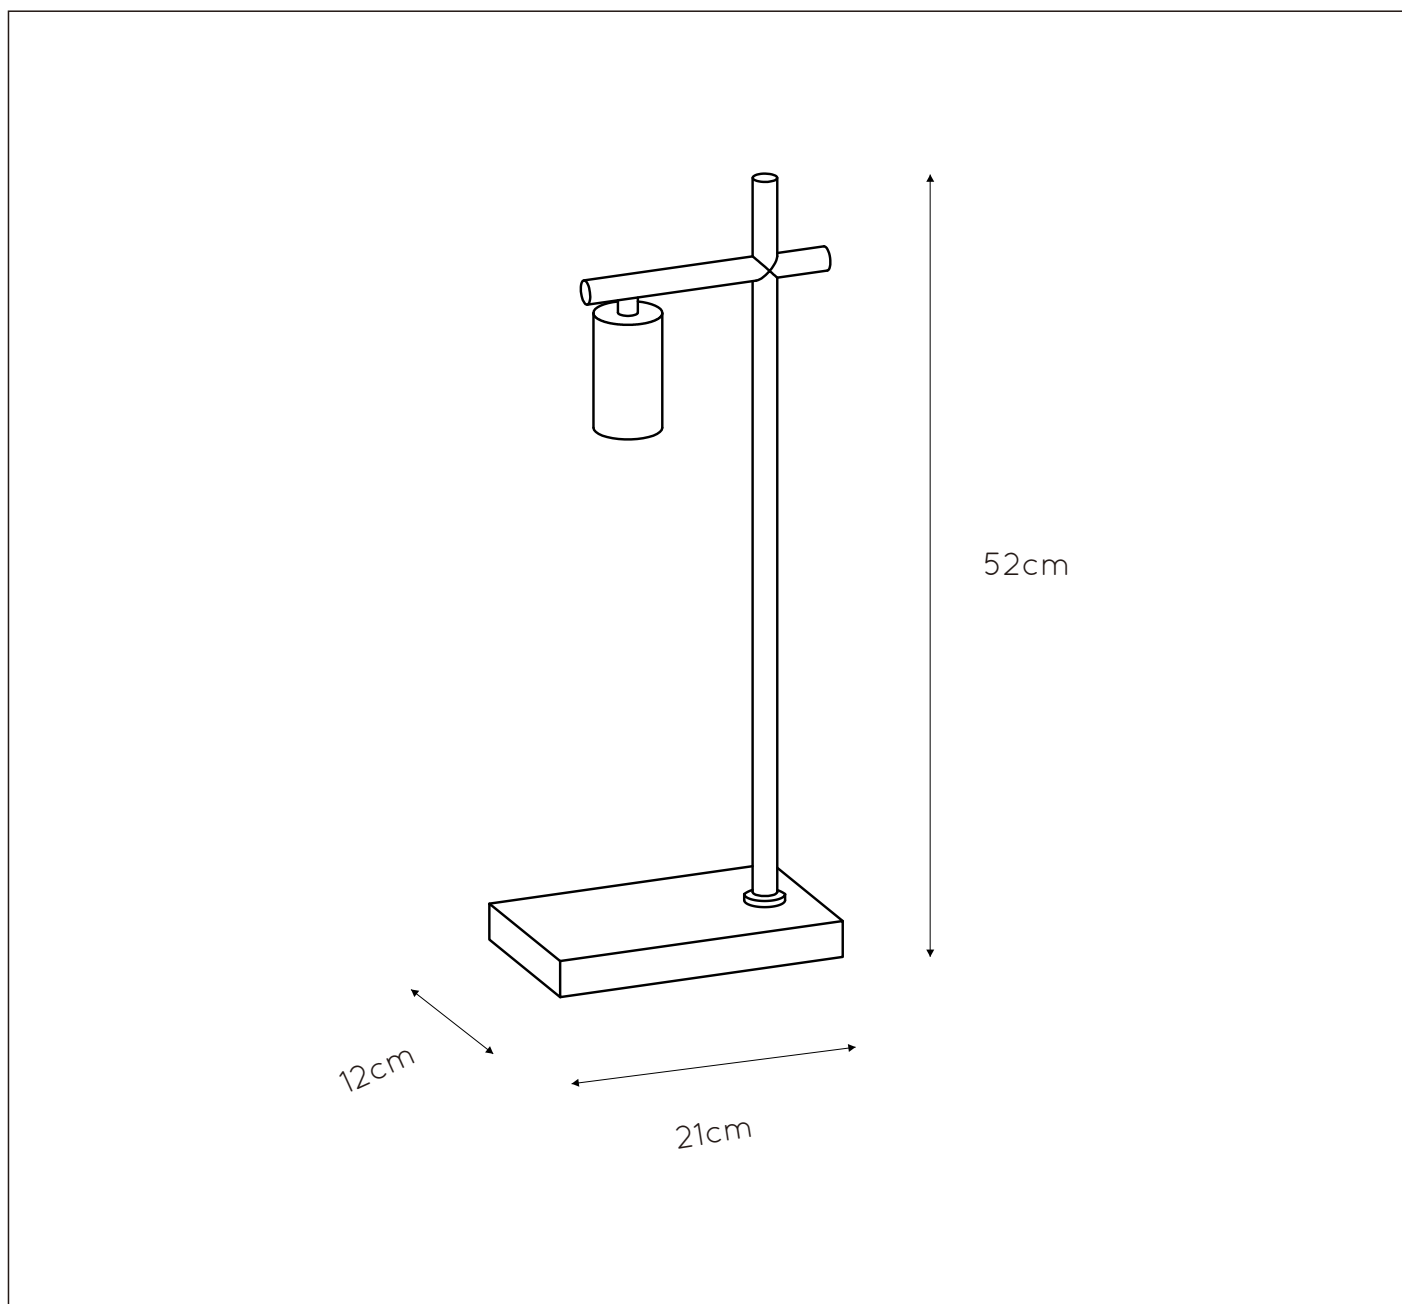

LUCIDE

**RECOMMENDED LUCIDE
LIGHT SOURCE**

49033/05/65

Light source dimmable : Yes

Light source incl. : No

General

Dimensions LxWxH : 21cm x 12cm x 52cm

Height minimum: 52cm

Height maximum: 52cm

Dimensions shade LxWxH : -

Main material : Metal

Ceiling rose material : Metal

Color : Matt black

Style : Modern

Shape : -

Weight : 1,65 kg

Warranty : 2 years

Product specifications

Dimmable : No

Light direction : Around (Diffuse)

Adjustable in height : No

Directional : Not Directional

Cable : Yes, Cable On Product

Cable length : 180 cm

Bulb type & maximum wattage : E27 max.40W

For more specifications of this product please visit

www.lucide.com

LUCIDE

LEANNE

Item number : 21521/01/30

EAN CODE : 5411212211118

For more specifications, dimensions please visit