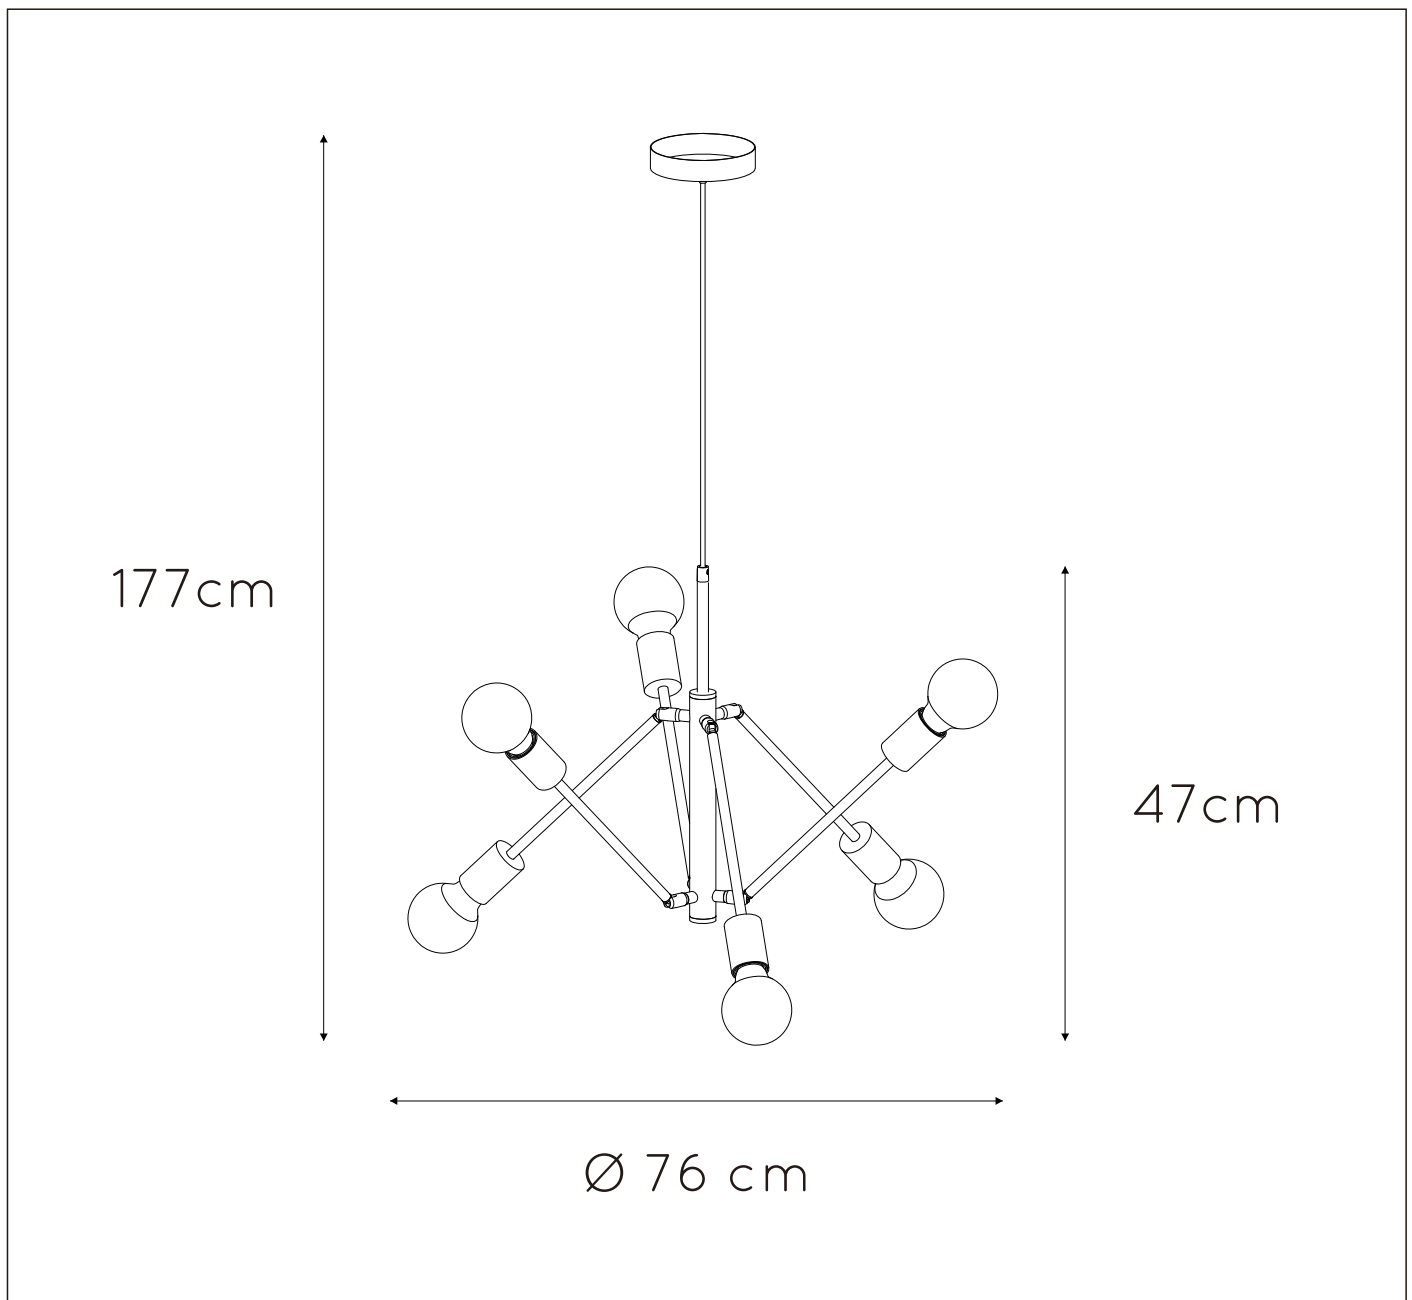

LUCIDE

LESTER

Item number : 21424/06/30

EAN CODE : 5411212211330

For more specifications, dimensions please visit

www.lucide.com