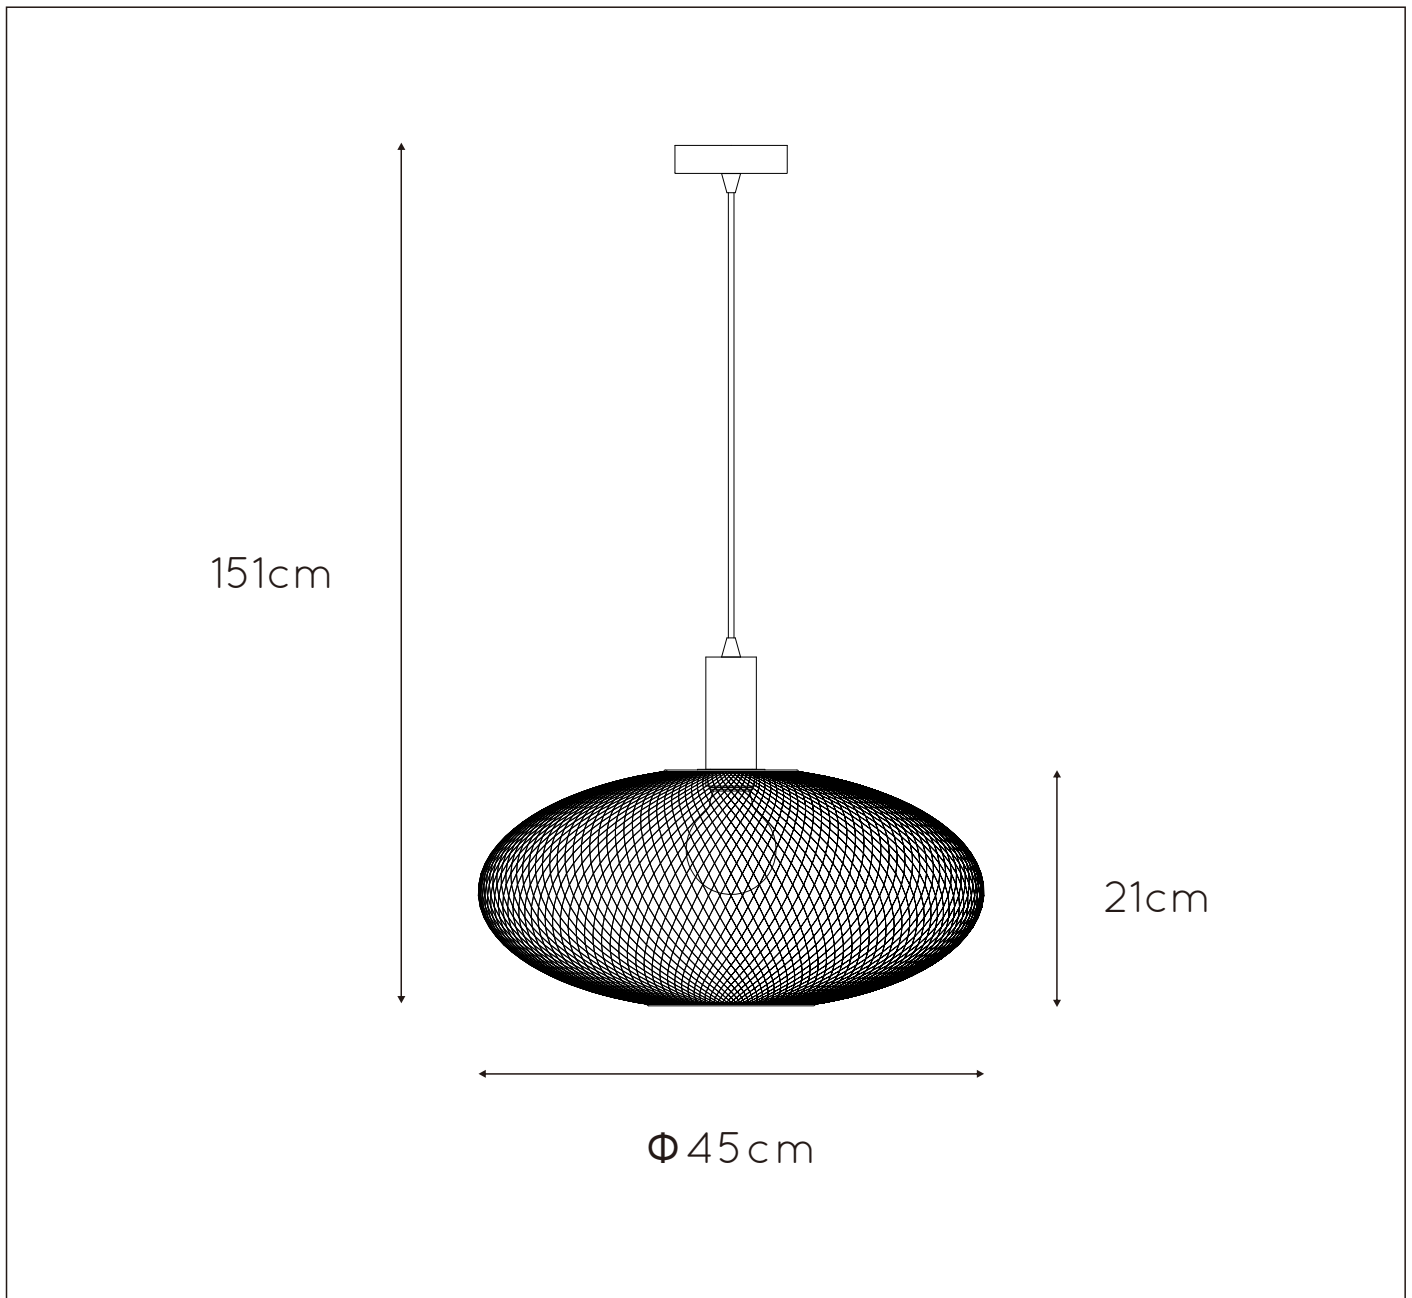

LUCIDE

**RECOMMENDED LUCIDE
LIGHT SOURCE**

490 47/20/65

Light source dimmable : Yes

Light source incl. : No

General

Dimensions LxWxH : 45cm x 45cm x 151cm

Height minimum: 23,5cm

Height maximum: 151cm

Dimensions shade LxWxH : 45cm x 45cm x 21cm

Main material : Metal

Ceiling rose material : Metal

Color : Matt black

Style : Modern

Shape : Oval

Weight : 0,95 kg

Warranty : 2 years

Product specifications

Dimmable : Yes

Light direction : Around (Diffuse)

Adjustable in height : Adjustable In Height
(Before Installation)

Directional : Not Directional

Cable : Yes, Cable On Product

Power requirements : 220-240V~50Hz

Bulb type & maximum wattage : E27 max.40W

For more specifications of this product please visit

www.lucide.com

LUCIDE

MESH

Item number : 21423/45/30

EAN CODE : 5411212211323