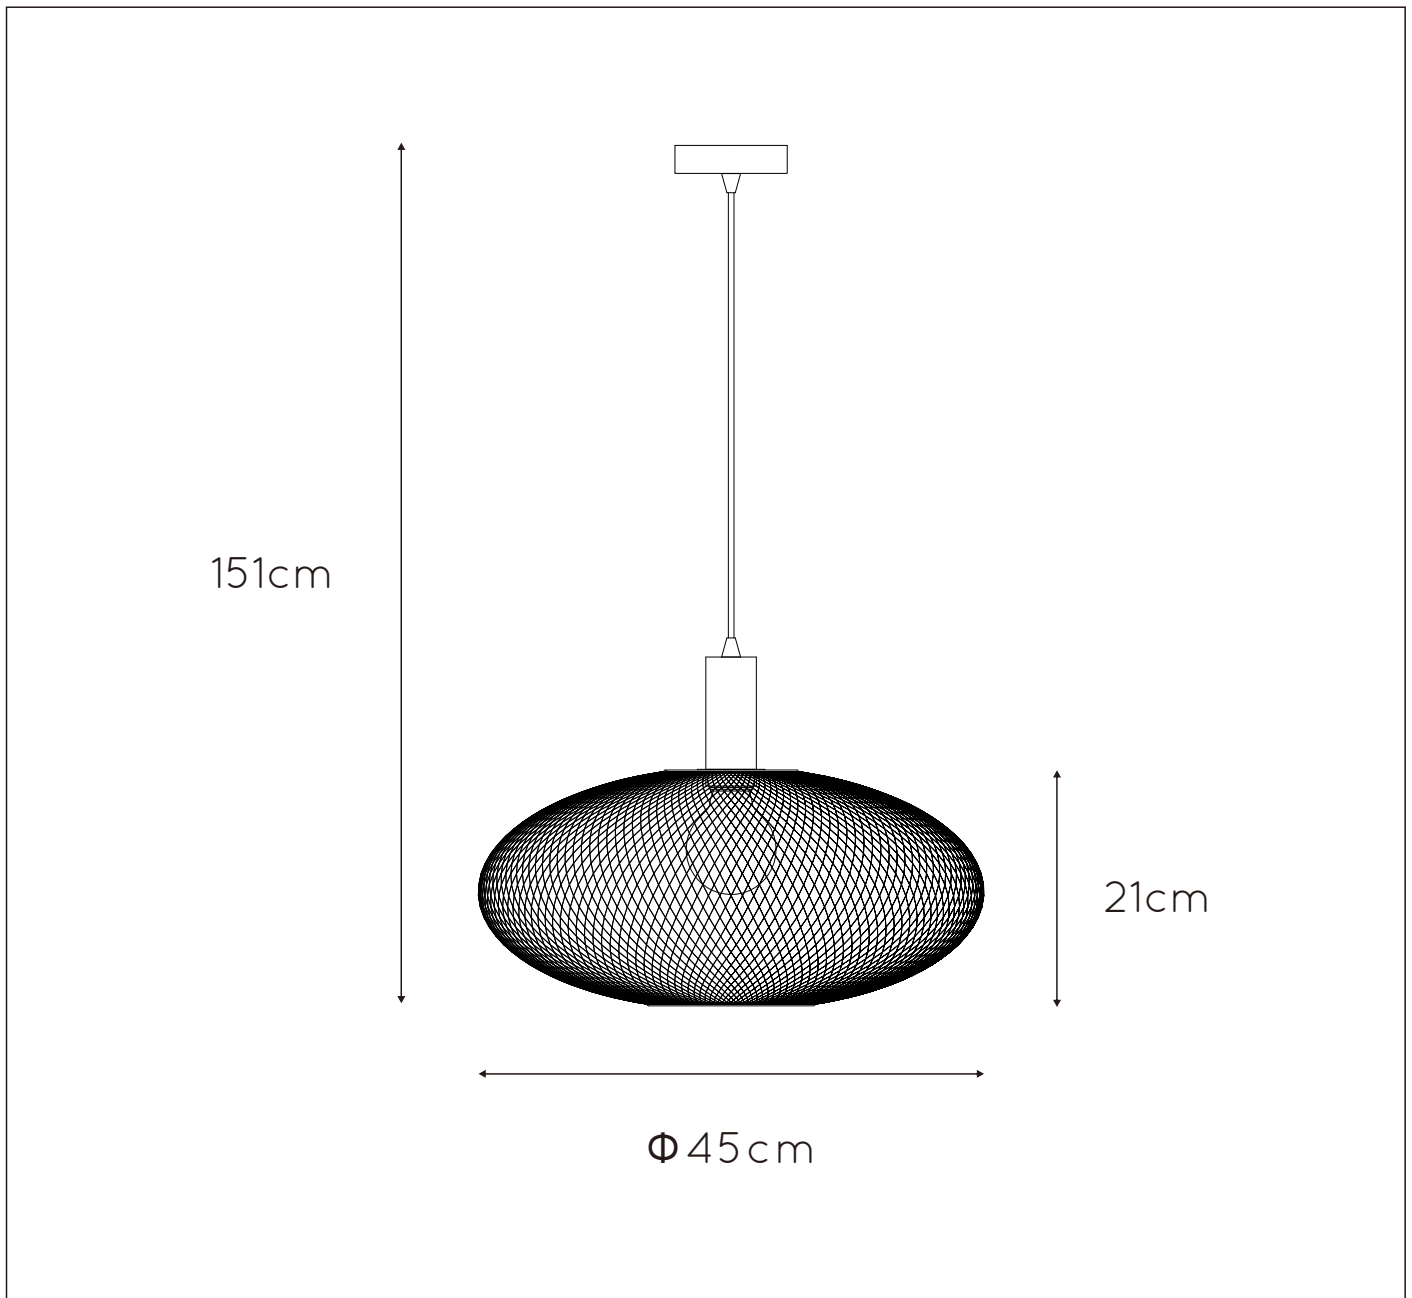

LUCIDE

**RECOMMENDED LUCIDE
LIGHT SOURCE**

490 47/20/65

Light source dimmable : Yes

Light source incl. : No

General

Dimensions LxWxH : 45cm x 45cm x 151cm
Height minimum: 23,5cm
Height maximum: 151cm
Dimensions shade LxWxH : 45cm x 45cm x 21cm
Main material : Metal
Ceiling rose material : Metal
Color : Matt black and Sandy gold
Style : Modern
Shape : Oval
Weight : 0,95 kg
Warranty : 2 years

Product specifications

Dimmable : Yes
Light direction : Around (Diffuse)
Adjustable in height : Adjustable In Height
(Before Installation)
Directional : Not Directional
Cable : Yes, Cable On Product
Cable length : 130 cm
Sensor : Without Sensor
Control : Light Switch Control
IP-Class : 20
Electric class : 1
Light source including ? : No
Lamp socket : E27
Light source number : 1
Power requirements : 220-240V~50Hz
Bulb type & maximum wattage : E27 max.40W

For more specifications of this product please visit

www.lucide.com

LUCIDE

MESH

Item number : 21423/45/02

EAN CODE : 5411212211316

For more specifications, dimensions please visit

www.lucide.com

LUCIDE

INSTALLATION DRAWING SPECIFICATIONS