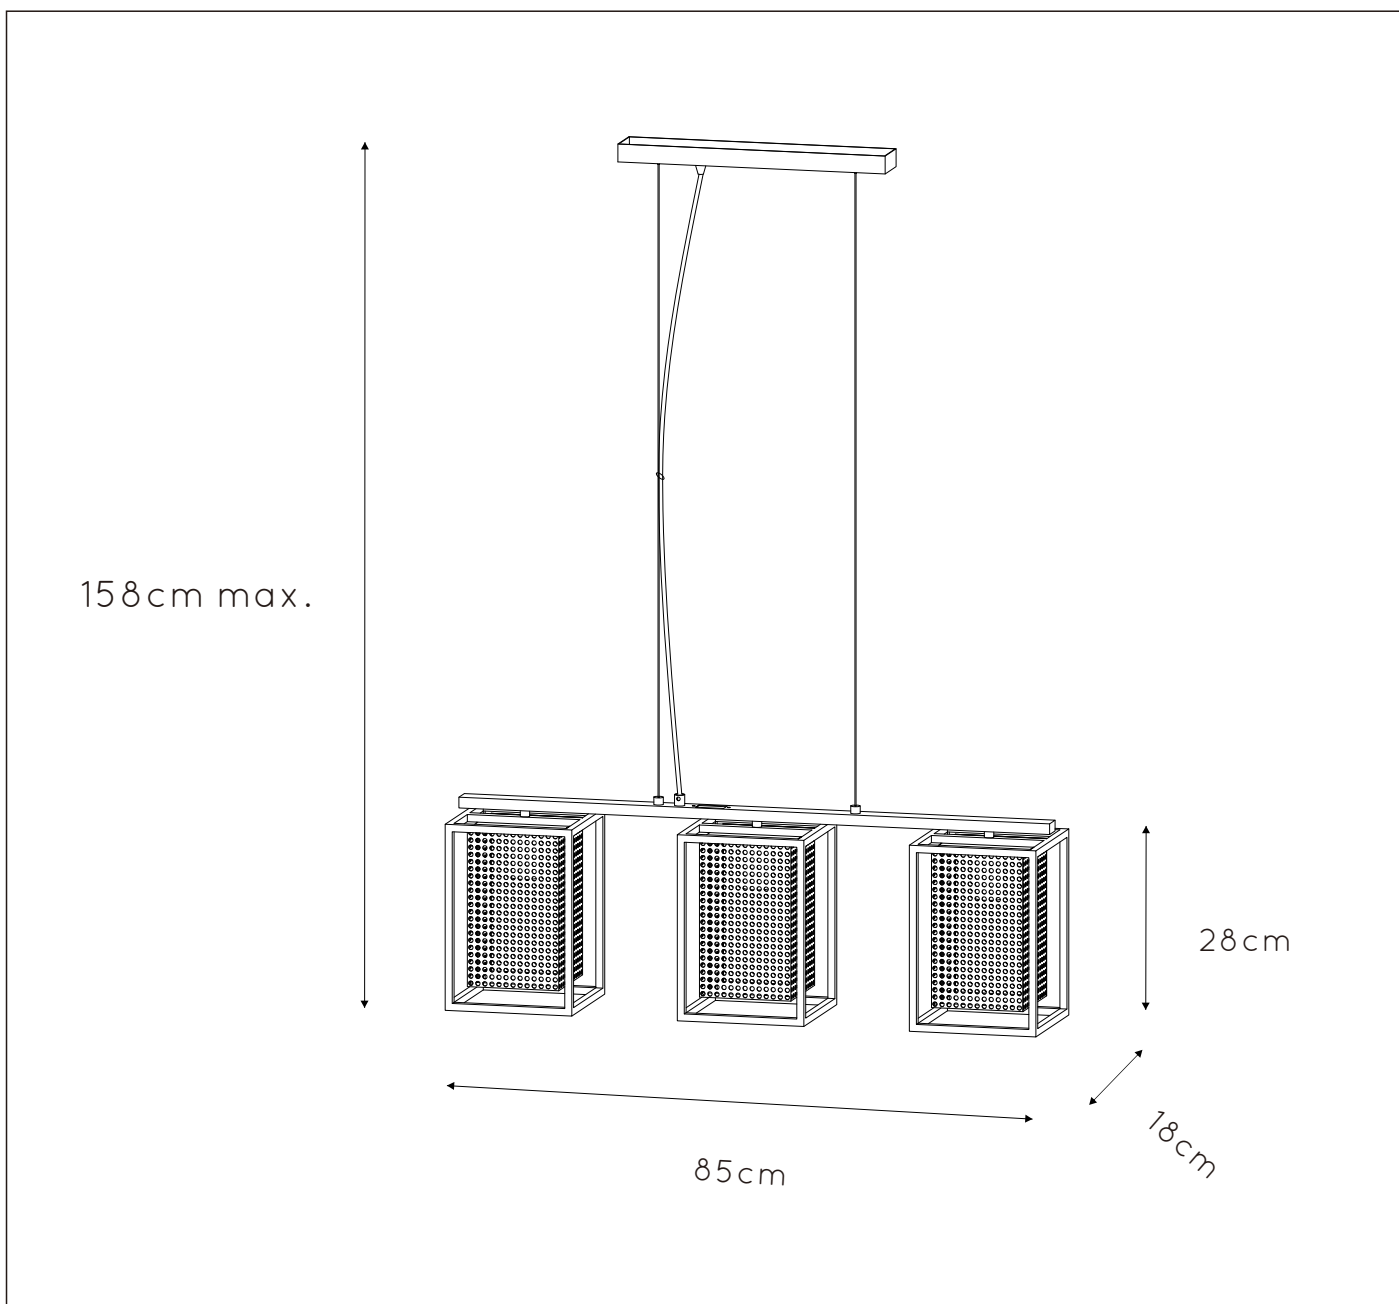

LUCIDE

SANSA

Item number : 21422/03/30

EAN CODE : 5411212211231

For more specifications, dimensions please visit

www.lucide.com