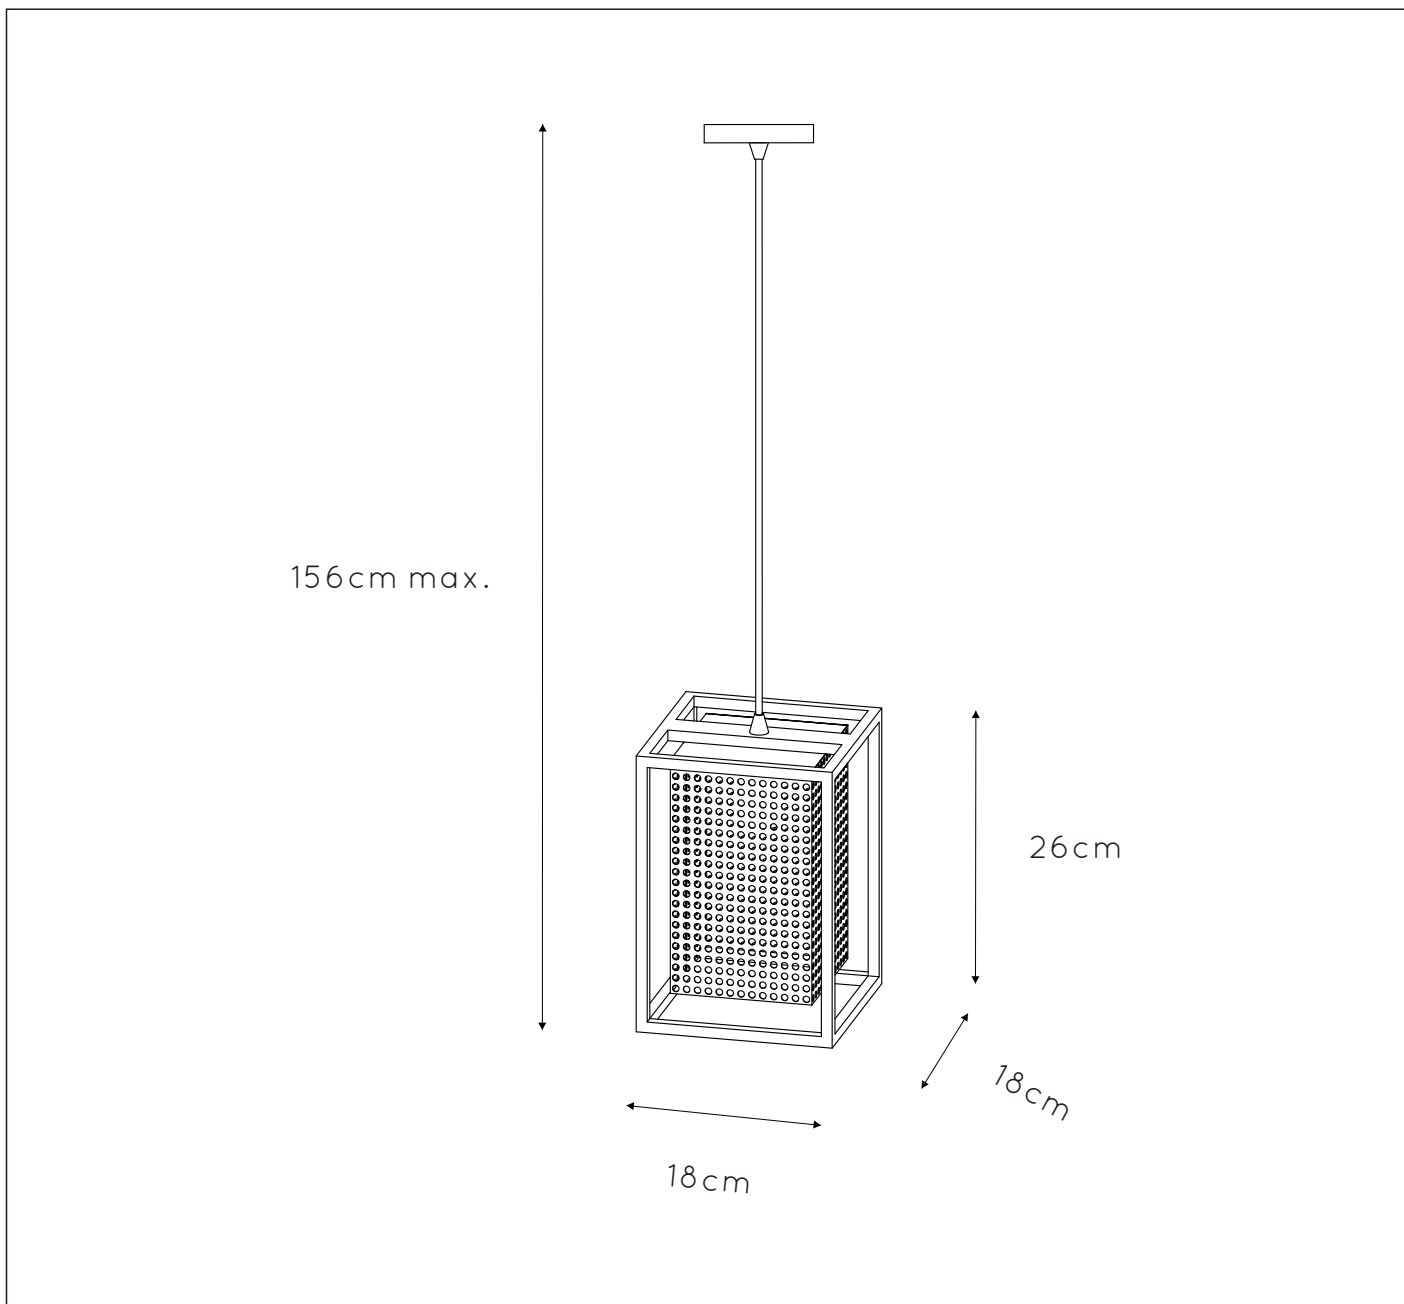

For more specifications, dimensions please visit

www.lucide.com