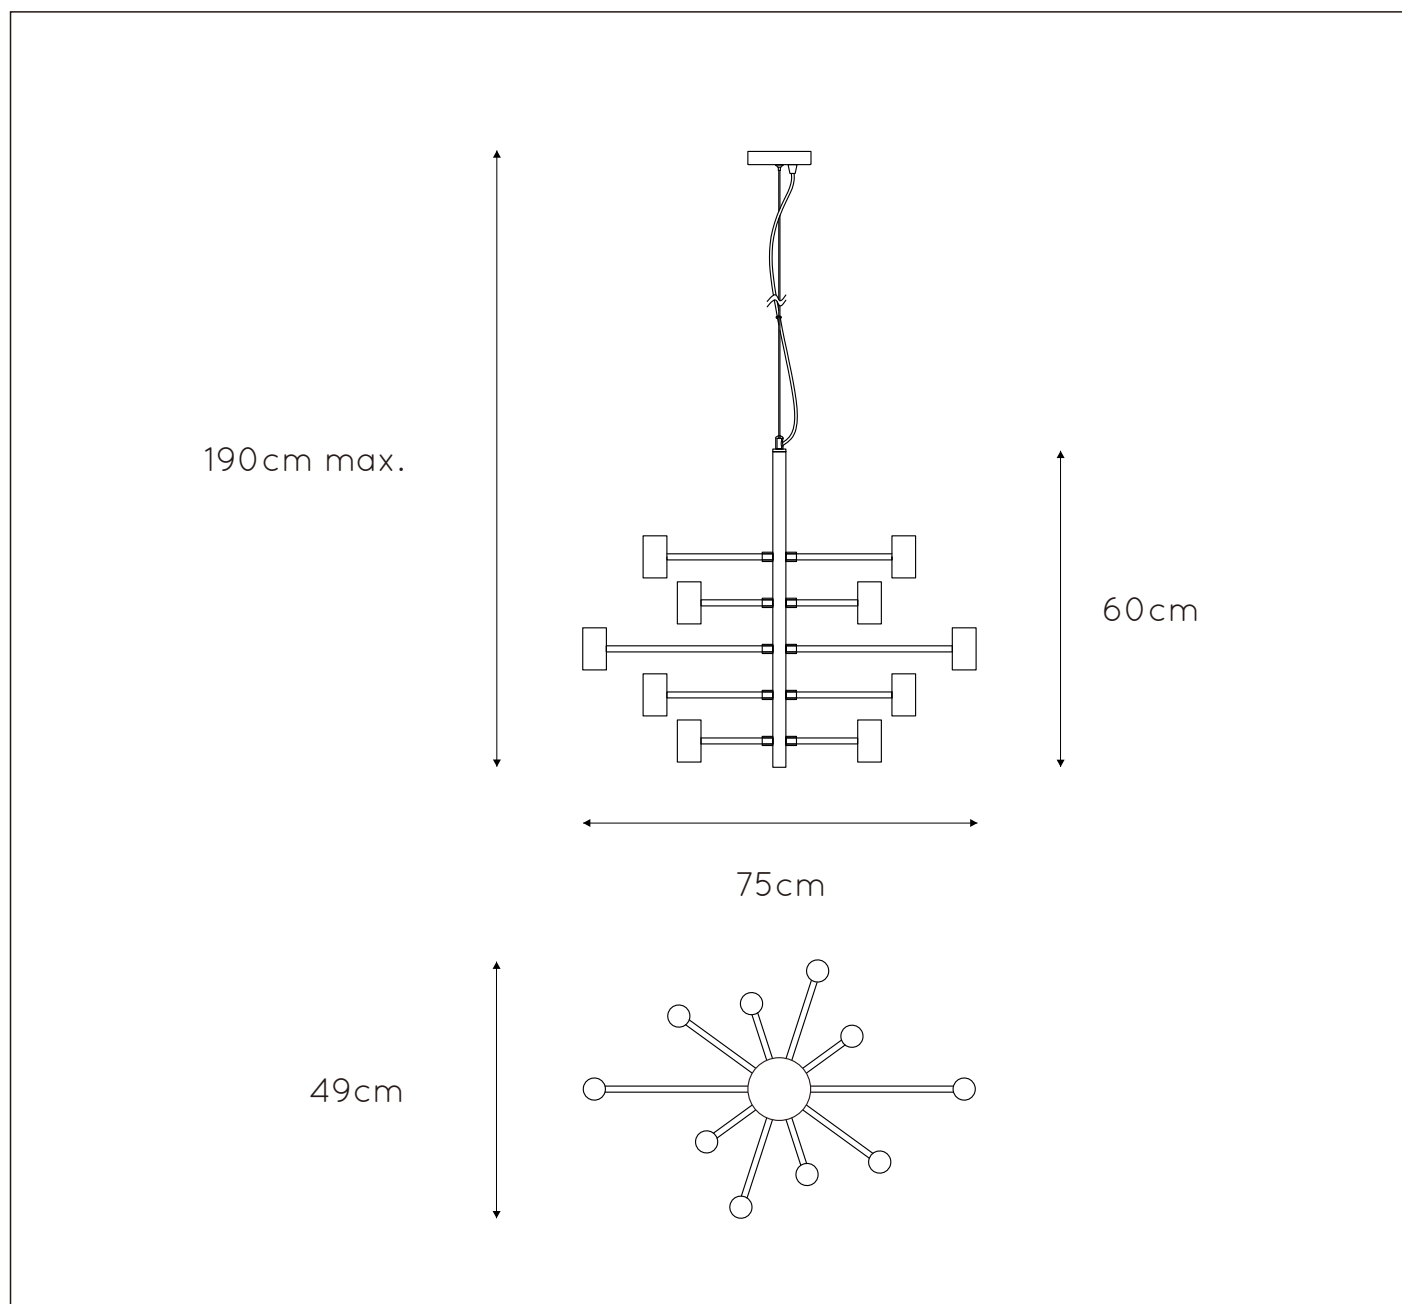

LUCIDE

TECHNICAL DRAWING & DIMENSIONS

LEANNE

Item number : 21421/10/30

EAN CODE : 5411212211101

For more specifications, dimensions please visit

www.lucide.com