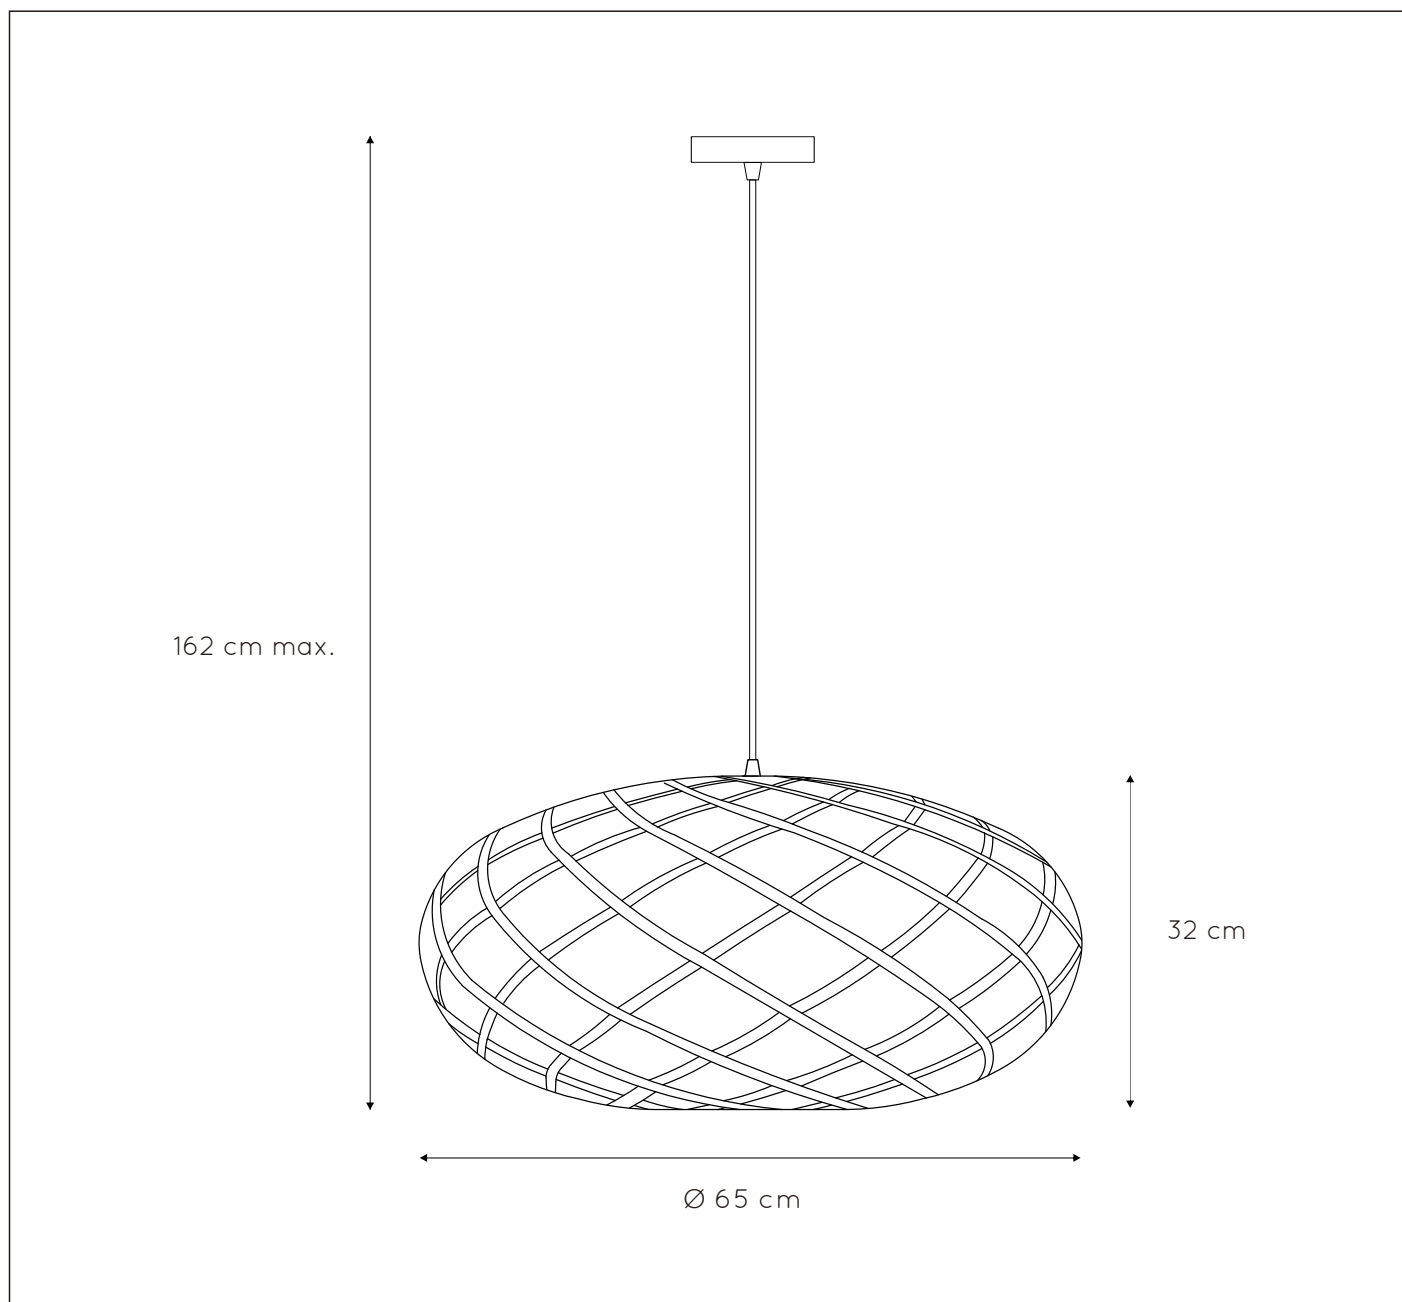

LUCIDE

WOLFRAM

Item number : 21417/65/30

EAN CODE : 5411212211019

For more specifications, dimensions please visit

www.lucide.com