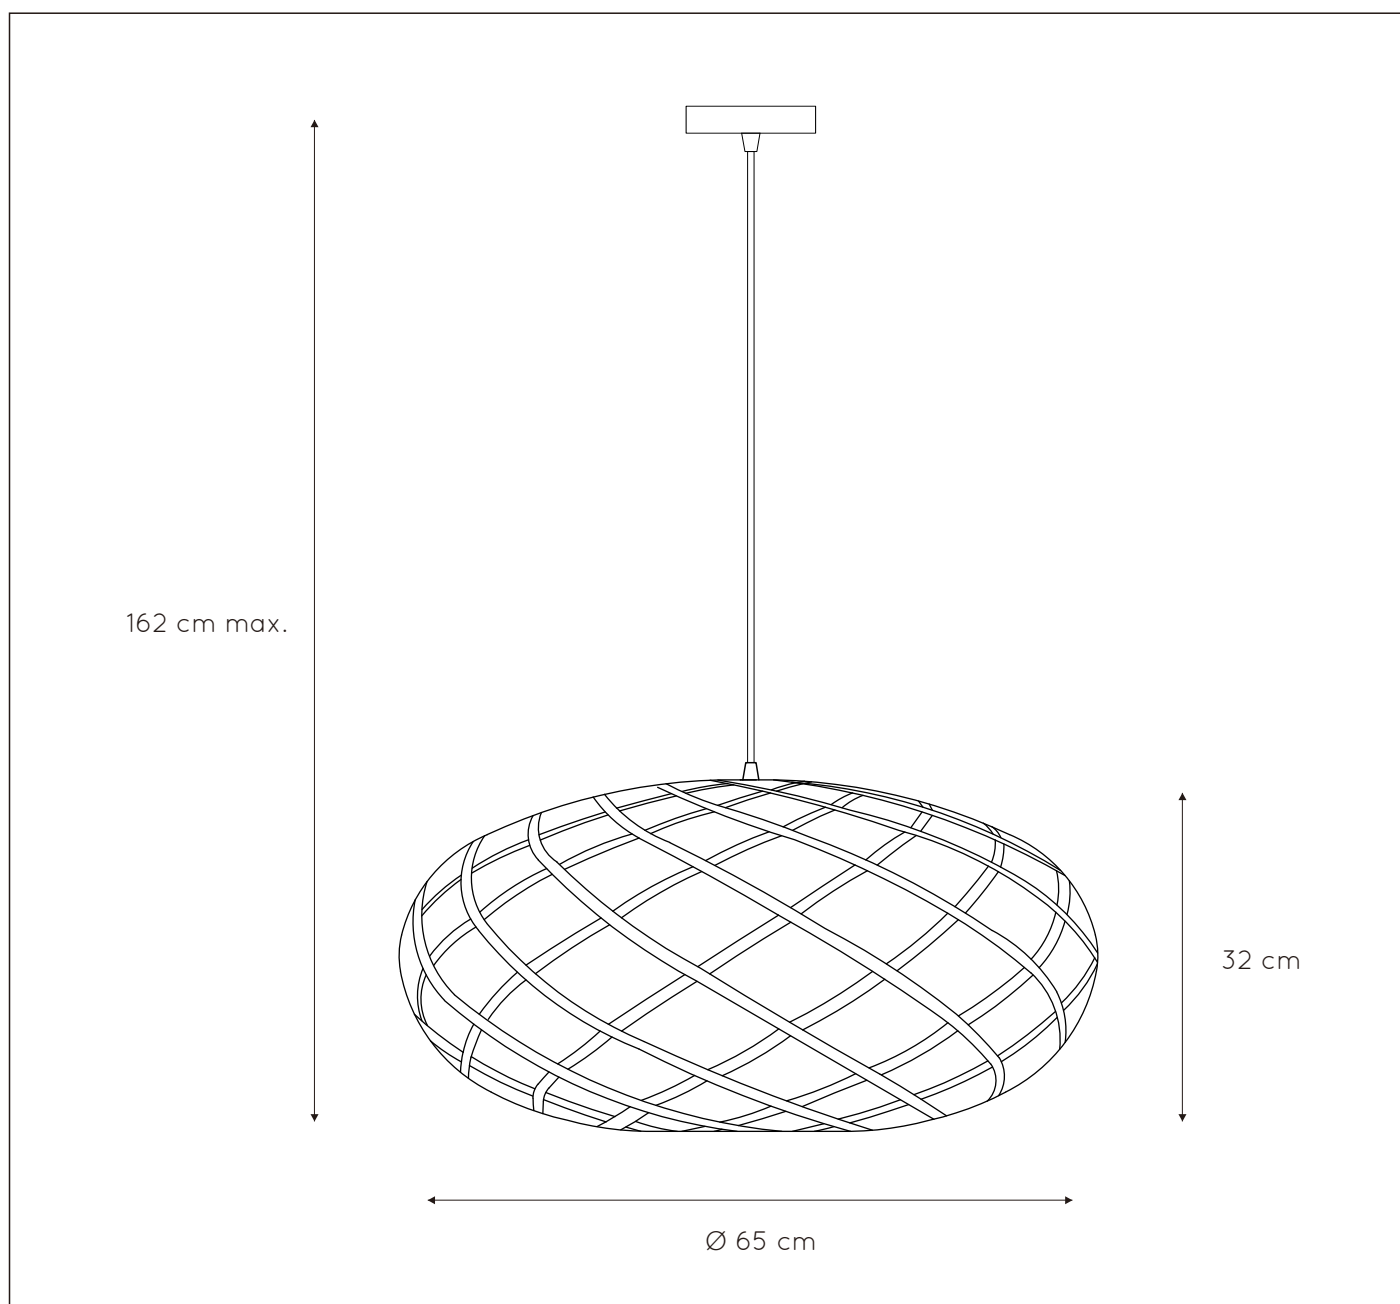

LUCIDE

WOLFRAM

Item number : 21417/65/02

EAN CODE : 5411212211132

For more specifications, dimensions please visit

www.lucide.com