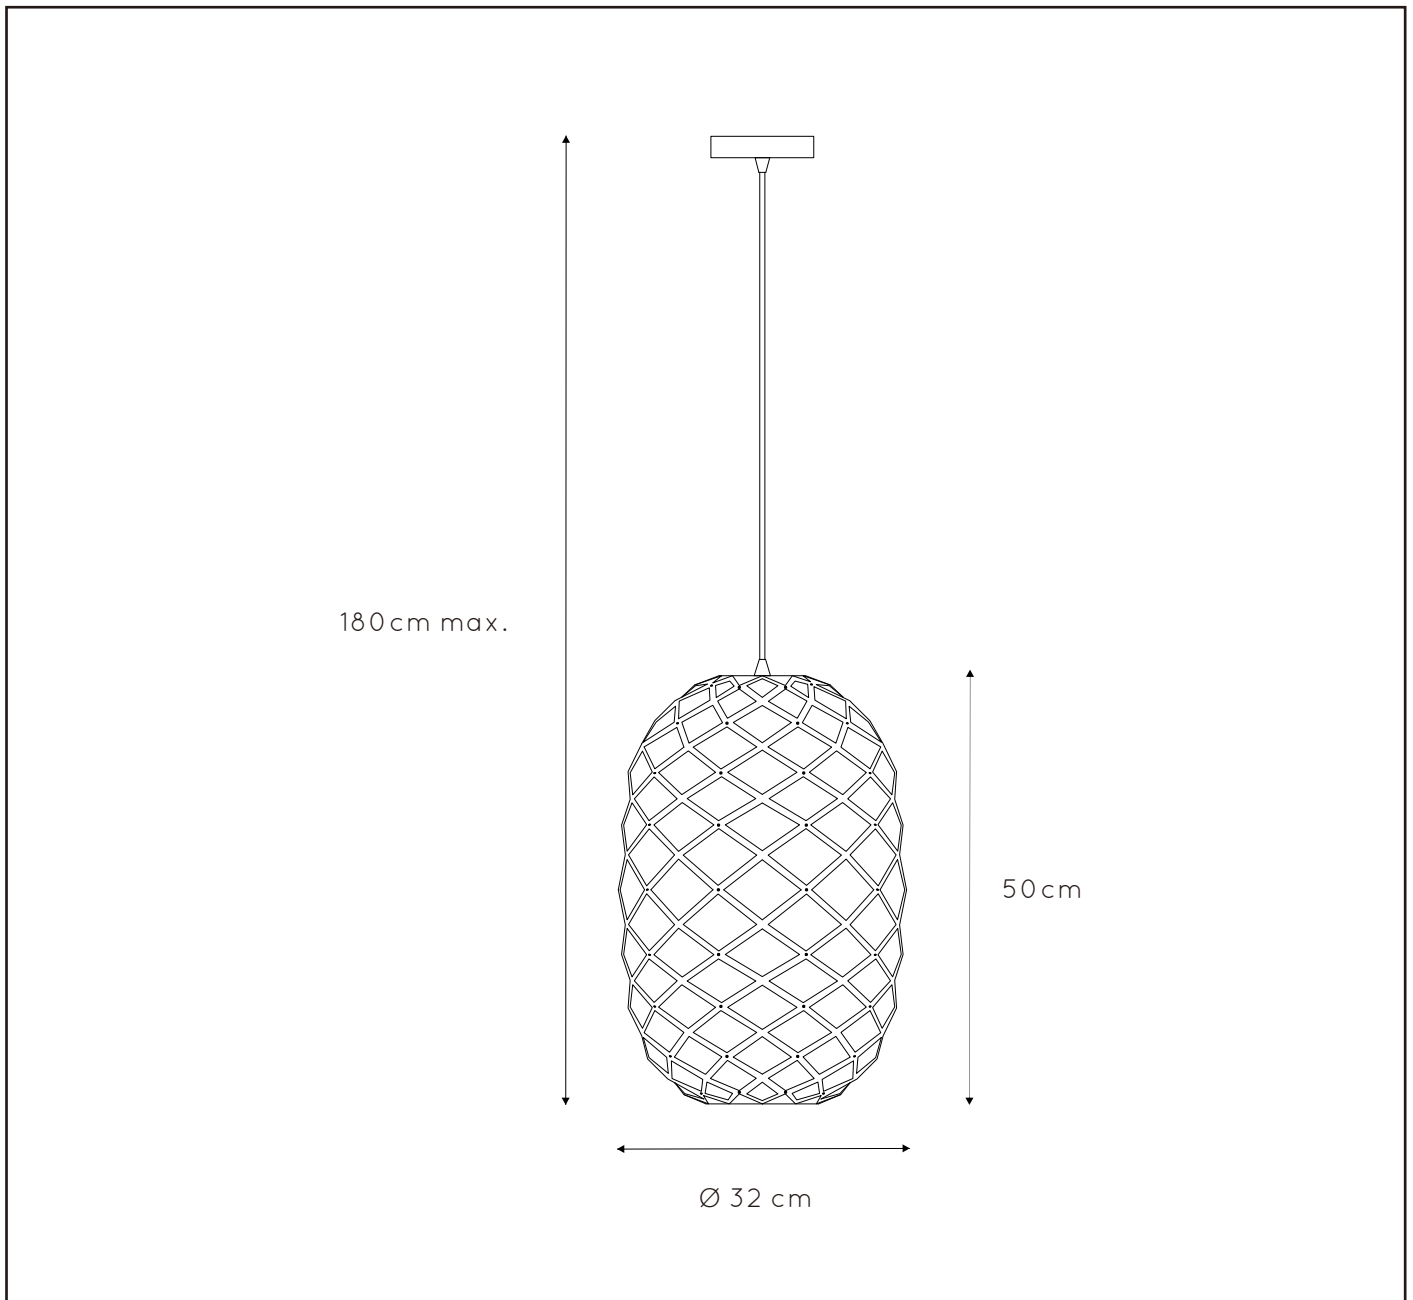

LUCIDE

WOLFRAM

Item number : 21417/32/30

EAN CODE : 5411212211163

For more specifications, dimensions please visit

www.lucide.com