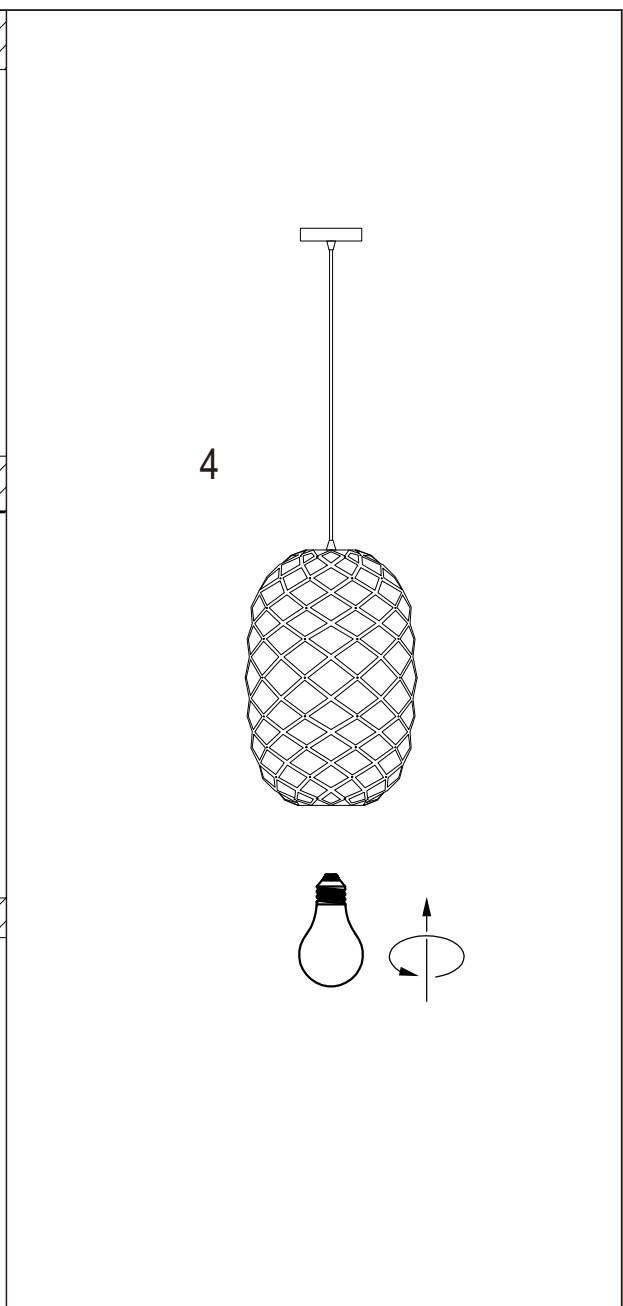

INSTALLATION DRAWING SPECIFICATIONS

LUCIDE

1

2

3

4