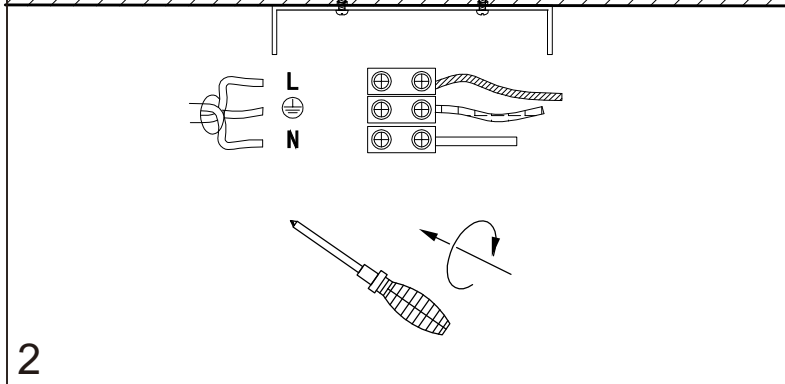

INSTALLATION DRAWING SPECIFICATIONS

LUCIDE

1

2

3

4