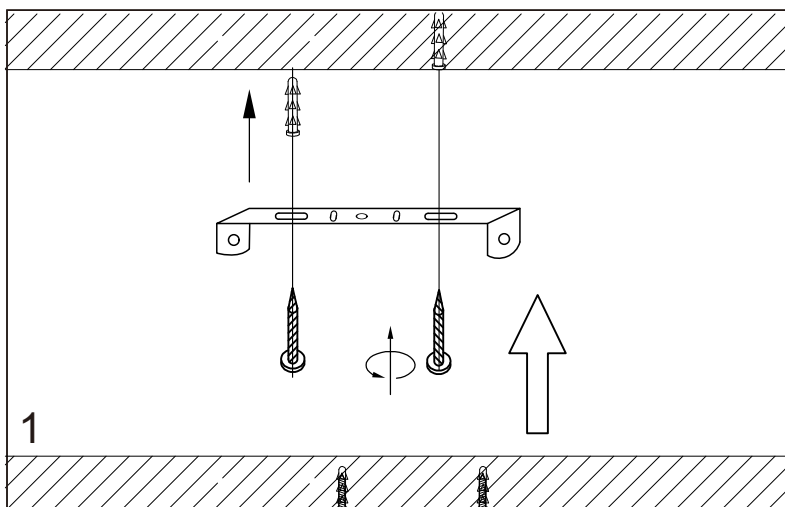

INSTALLATION DRAWING SPECIFICATIONS

LUCIDE

1