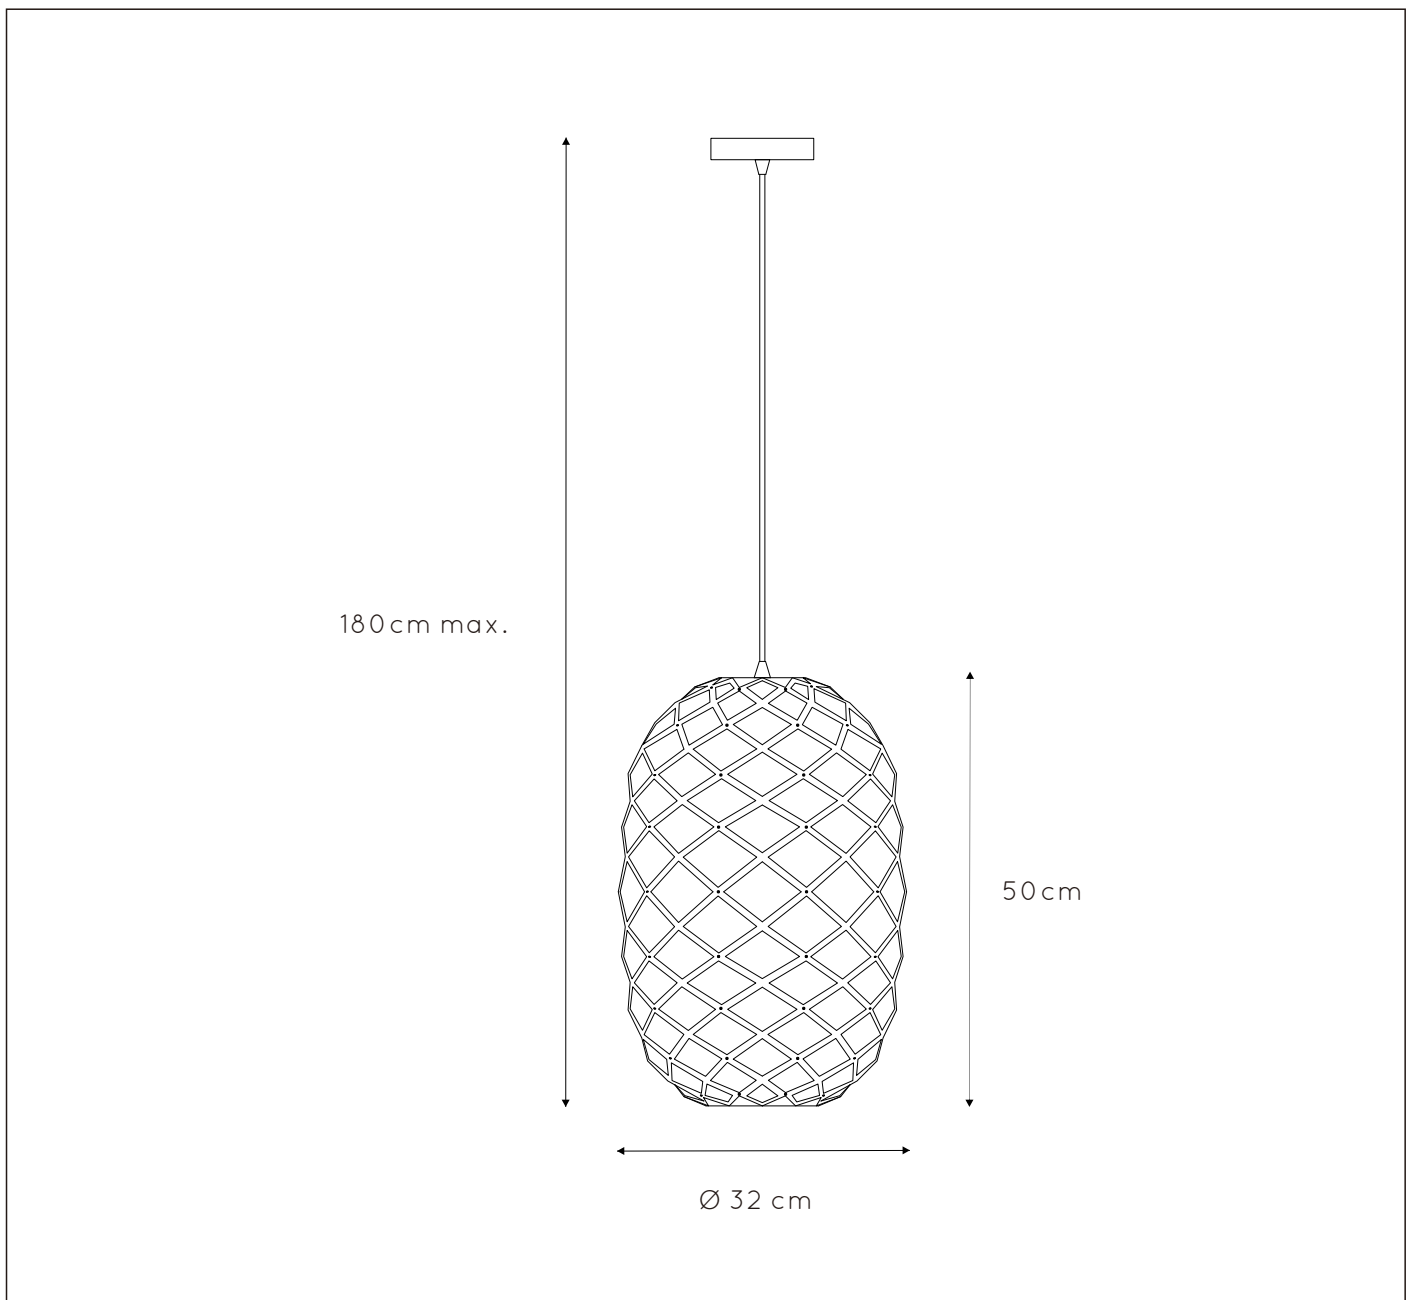

LUCIDE

WOLFRAM

Item number : 21417/32/02

EAN CODE : 5411212211170

For more specifications, dimensions please visit

www.lucide.com