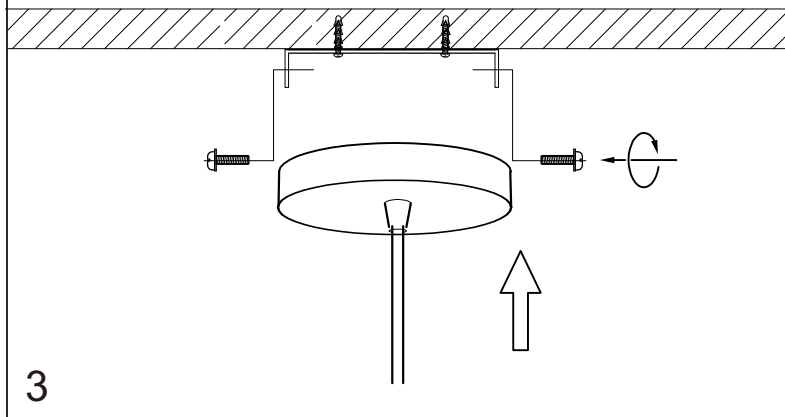

INSTALLATION DRAWING SPECIFICATIONS

LUCIDE

1

2

3

4