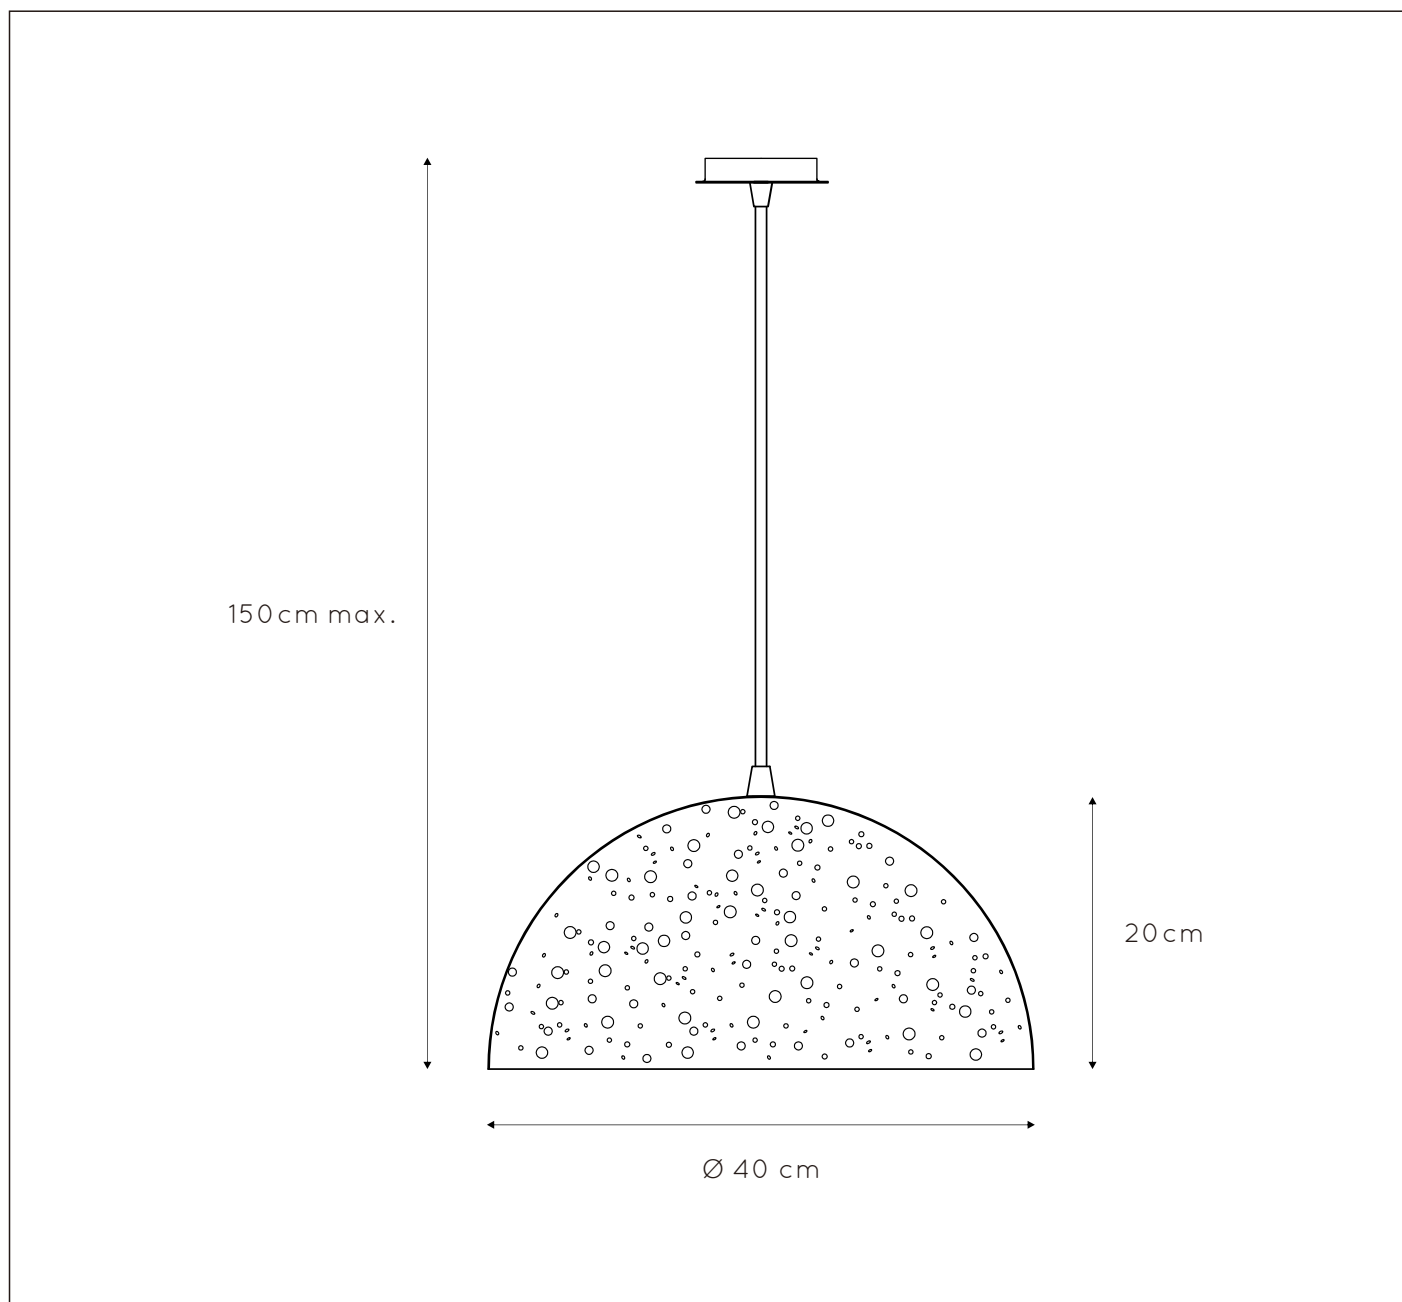

LUCIDE

**RECOMMENDED LUCIDE
LIGHT SOURCE**

49032/05/62

Light source dimmable : Yes

Light source incl. : No

General

Dimensions LxWxH : 40cm x 40cm x 150cm
Height minimum: 20cm
Height maximum: 150cm
Dimensions shade LxWxH : 40cm x 40cm x 20cm
Main material : Metal
Ceiling rose material : Metal
Color : Sandy white
Style : Modern
Shape : Oval
Weight : 1,6 kg
Warranty : 2 years

Product specifications

Dimmable : No
Light direction : Around (Diffuse)
Adjustable in height : Adjustable In Height
(Before Installation)
Directional : Not Directional
Cable : Yes, Cable On Product
Cable length : 130 cm
Sensor : Without Sensor
Control : Light Switch Control
IP-Class : 20
Electric class : 1
Light source including ? : No
Lamp socket : E27
Light source number : 1
Power requirements : 220-240V~50Hz
Bulb type & maximum wattage : E27 max.60W

For more specifications of this product please visit

www.lucide.com

LUCIDE

ETERNAL

Item number : 21406/40/31

EAN CODE : 5411212210746

For more specifications, dimensions please visit

www.lucide.com

INSTALLATION DRAWING SPECIFICATIONS

LUCIDE