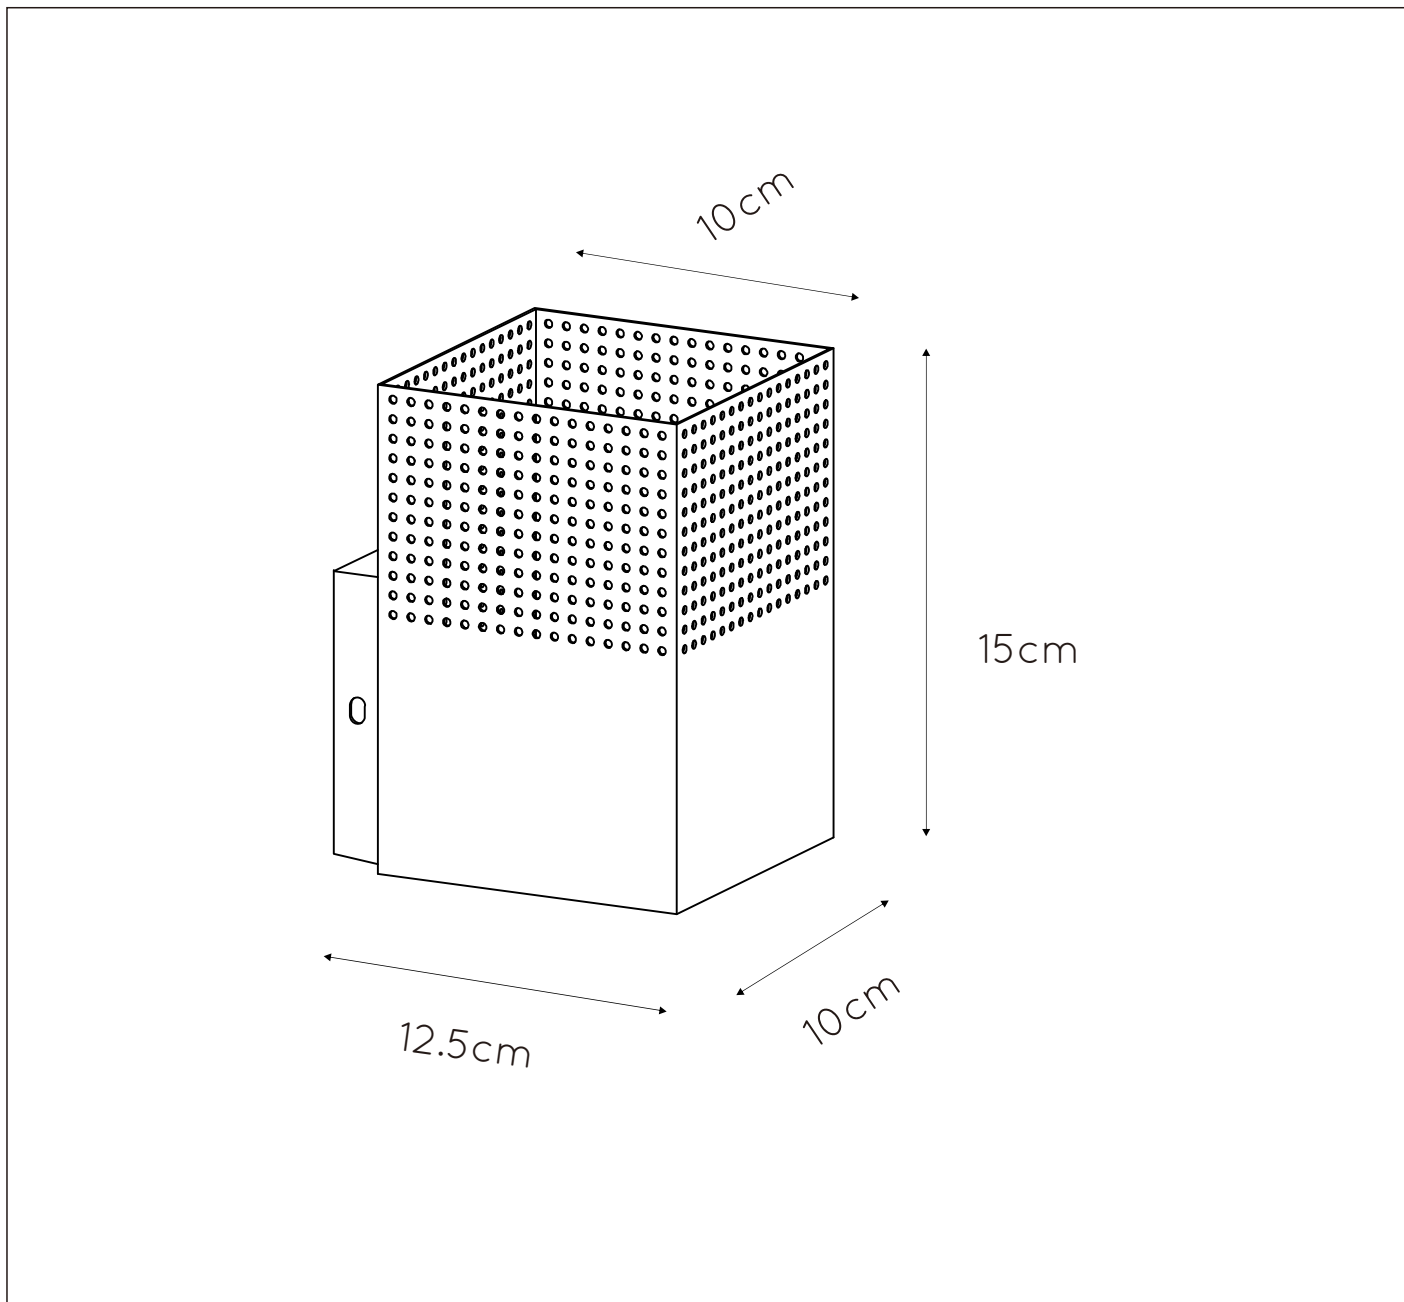

LUCIDE

RENATE

Item number : 21223/01/02

EAN CODE : 5411212211286

For more specifications, dimensions please visit

www.lucide.com