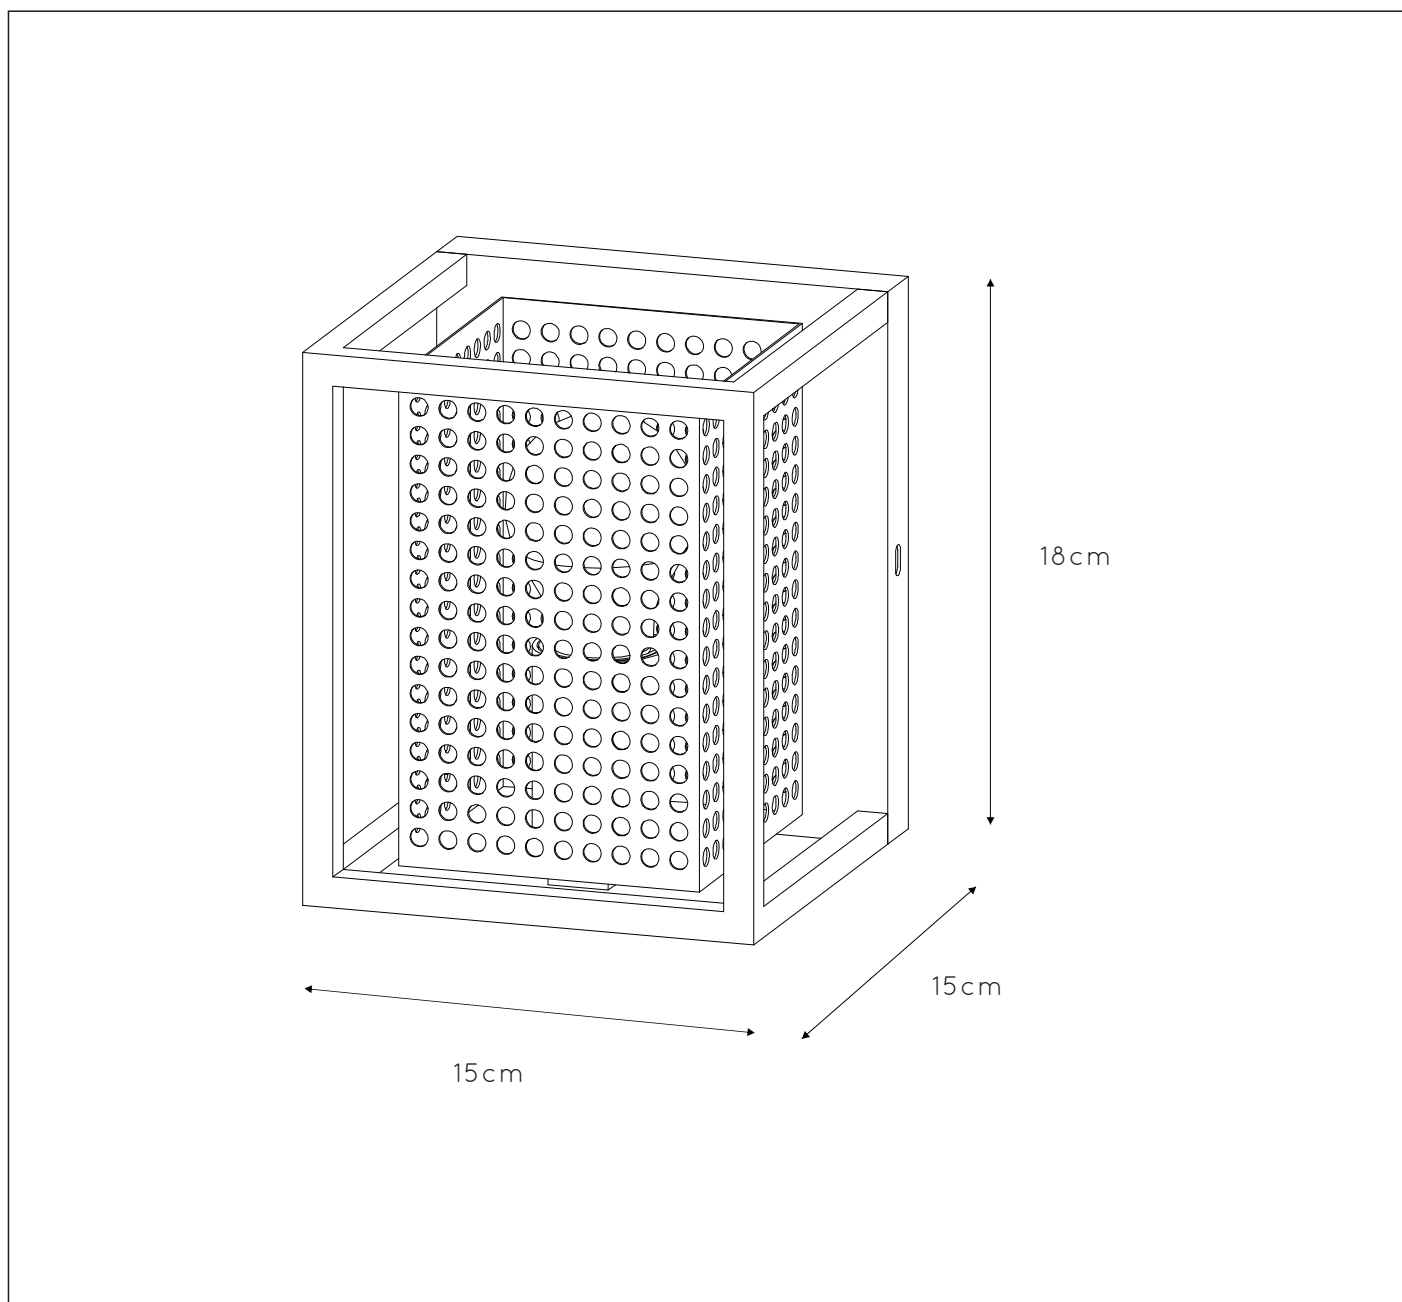

For more specifications, dimensions please visit

www.lucide.com