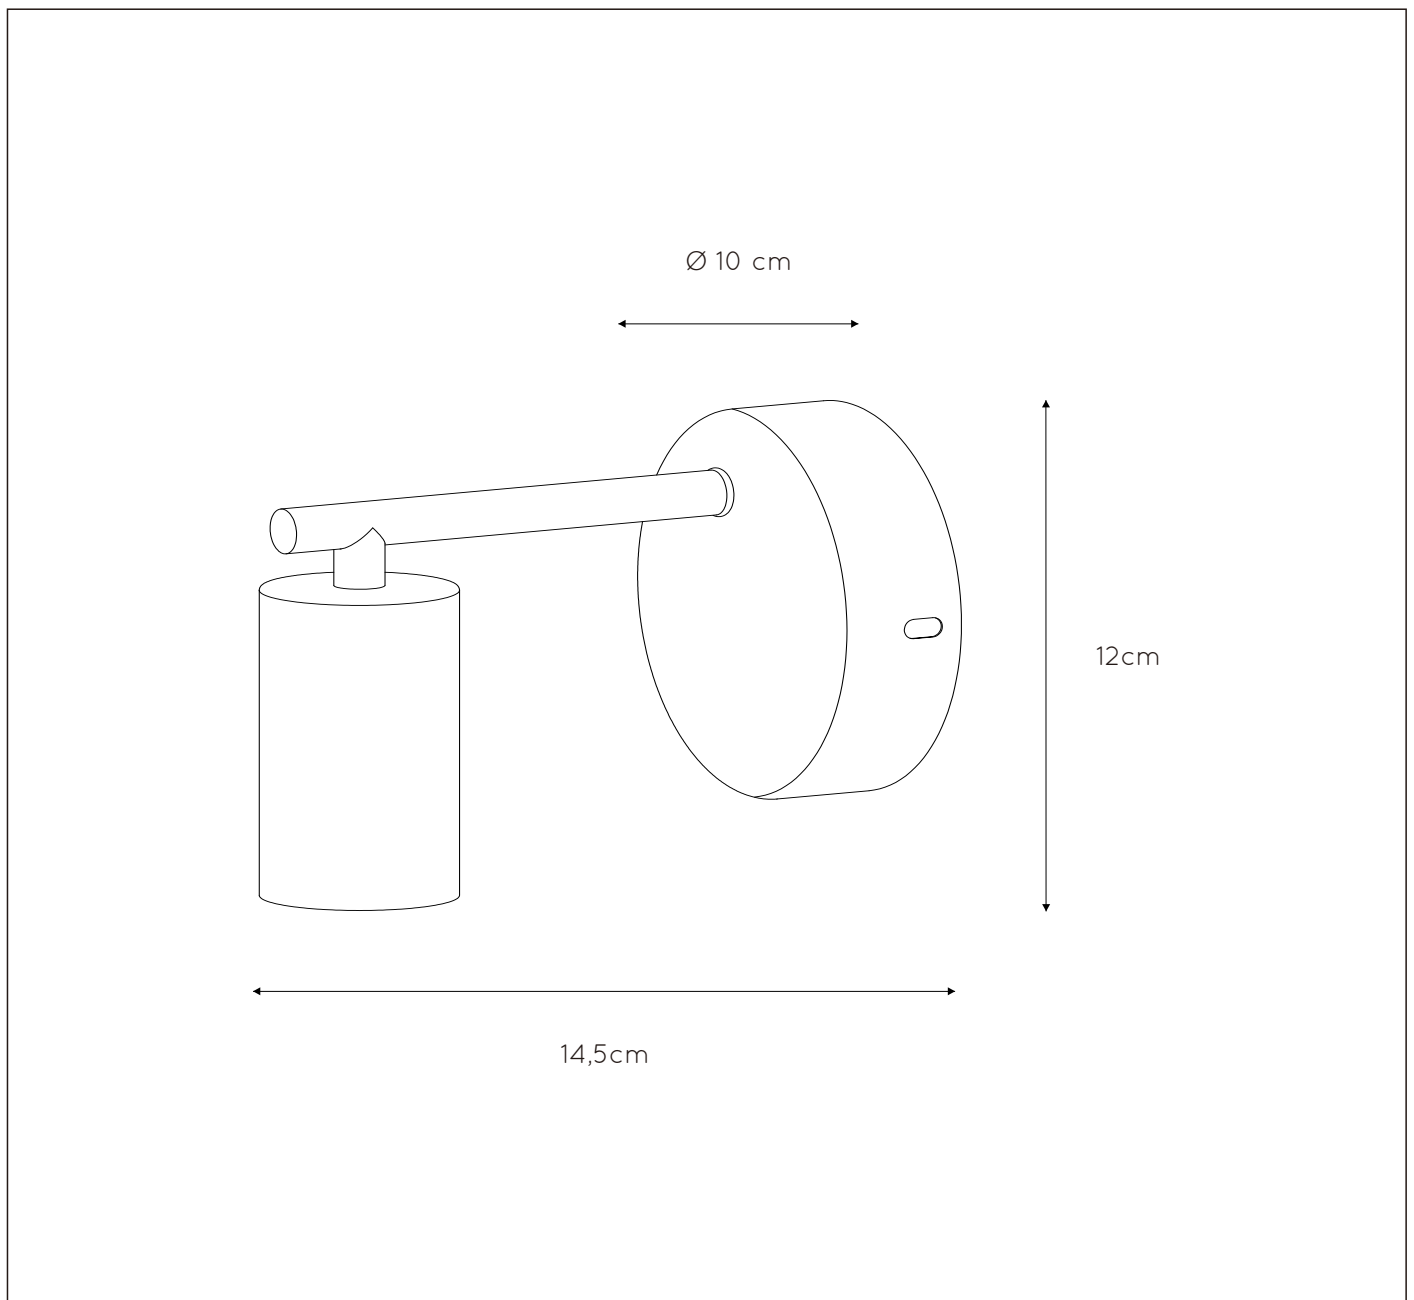

LUCIDE

**RECOMMENDED LUCIDE
LIGHT SOURCE**

49032/05/62

Light source dimmable : Yes

Light source incl. : No

General

Dimensions LxWxH : 14,5cm x 10cm x12cm

Height minimum: 12cm

Height maximum: 12cm

Dimensions shade LxWxH : -

Main material : Metal

Ceiling rose material : Metal

Color : Matt black

Style : Modern

Shape : Round

Weight : 0,25 kg

Warranty : 2 years

Product specifications

Dimmable : Yes

Light direction : Around (Diffuse)

Adjustable in height : No

Directional : Not Directional

Cable : No

Cable length : -

Bulb type & maximum wattage : E27 max.40W

For more specifications of this product please visit

www.lucide.com

LUCIDE

LEANNE

Item number : 21221/01/30

EAN CODE : 5411212211088

For more specifications, dimensions please visit