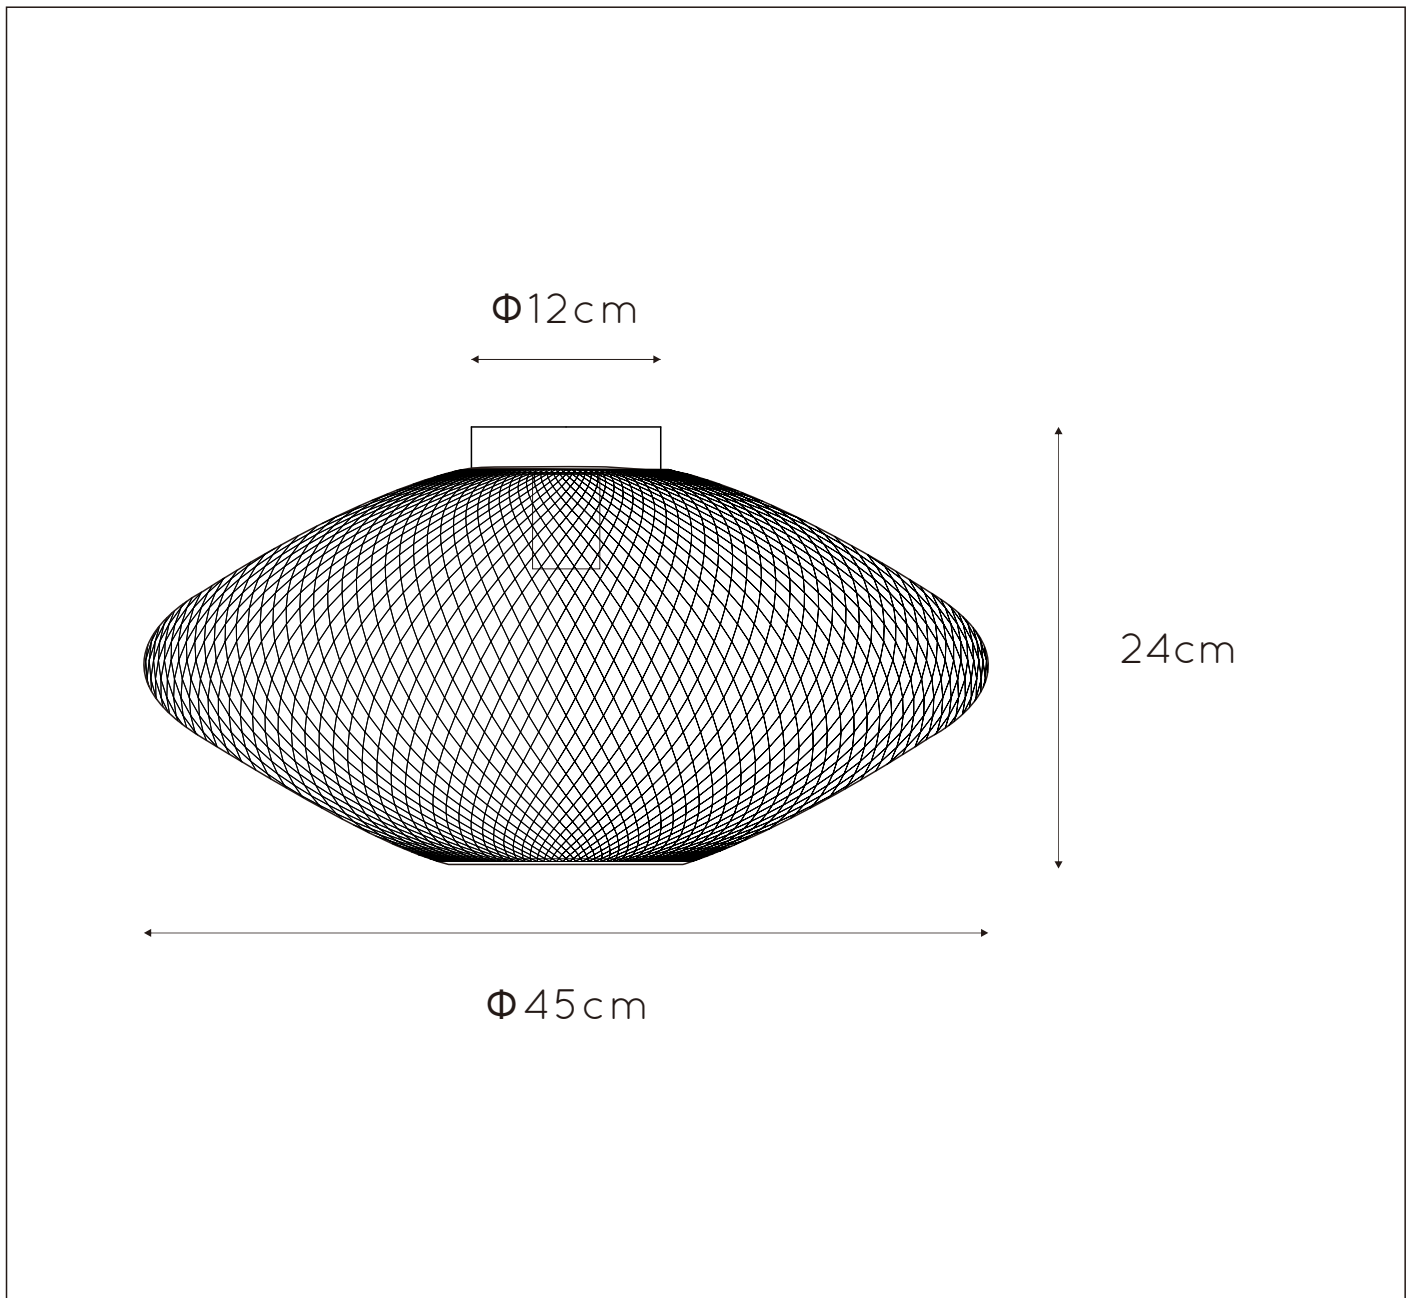

LUCIDE

**RECOMMENDED LUCIDE
LIGHT SOURCE**

49032/05/65

Light source dimmable : Yes

Light source incl. : No

General

Dimensions LxWxH : 45cm x 45cm x 24cm
Height minimum: 24cm
Height maximum: 24cm
Dimensions shade LxWxH : 45cm x 45cm x 21cm
Main material : Metal
Ceiling rose material : Metal
Color : Matt black
Style : Modern
Shape : Oval
Weight : 0,56 kg
Warranty : 2 years

Product specifications

Dimmable : No
Light direction : Around (Diffuse)
Adjustable in height : Adjustable In Height
(Before Installation)
Directional : Not Directional
Cable : No
Cable length : -
Sensor : Without Sensor
Control : Light Switch Control
IP-Class : 20
Electric class : 1
Light source including ? : No
Lamp socket : E27
Light source number : 1
Power requirements : 220-240V~50Hz
Bulb type & maximum wattage : E27 max.40W

For more specifications of this product please visit
www.lucide.com

LUCIDE

MESH

Item number : 21123/45/30

EAN CODE : 5411212211378

For more specifications, dimensions please visit

www.lucide.com

LUCIDE