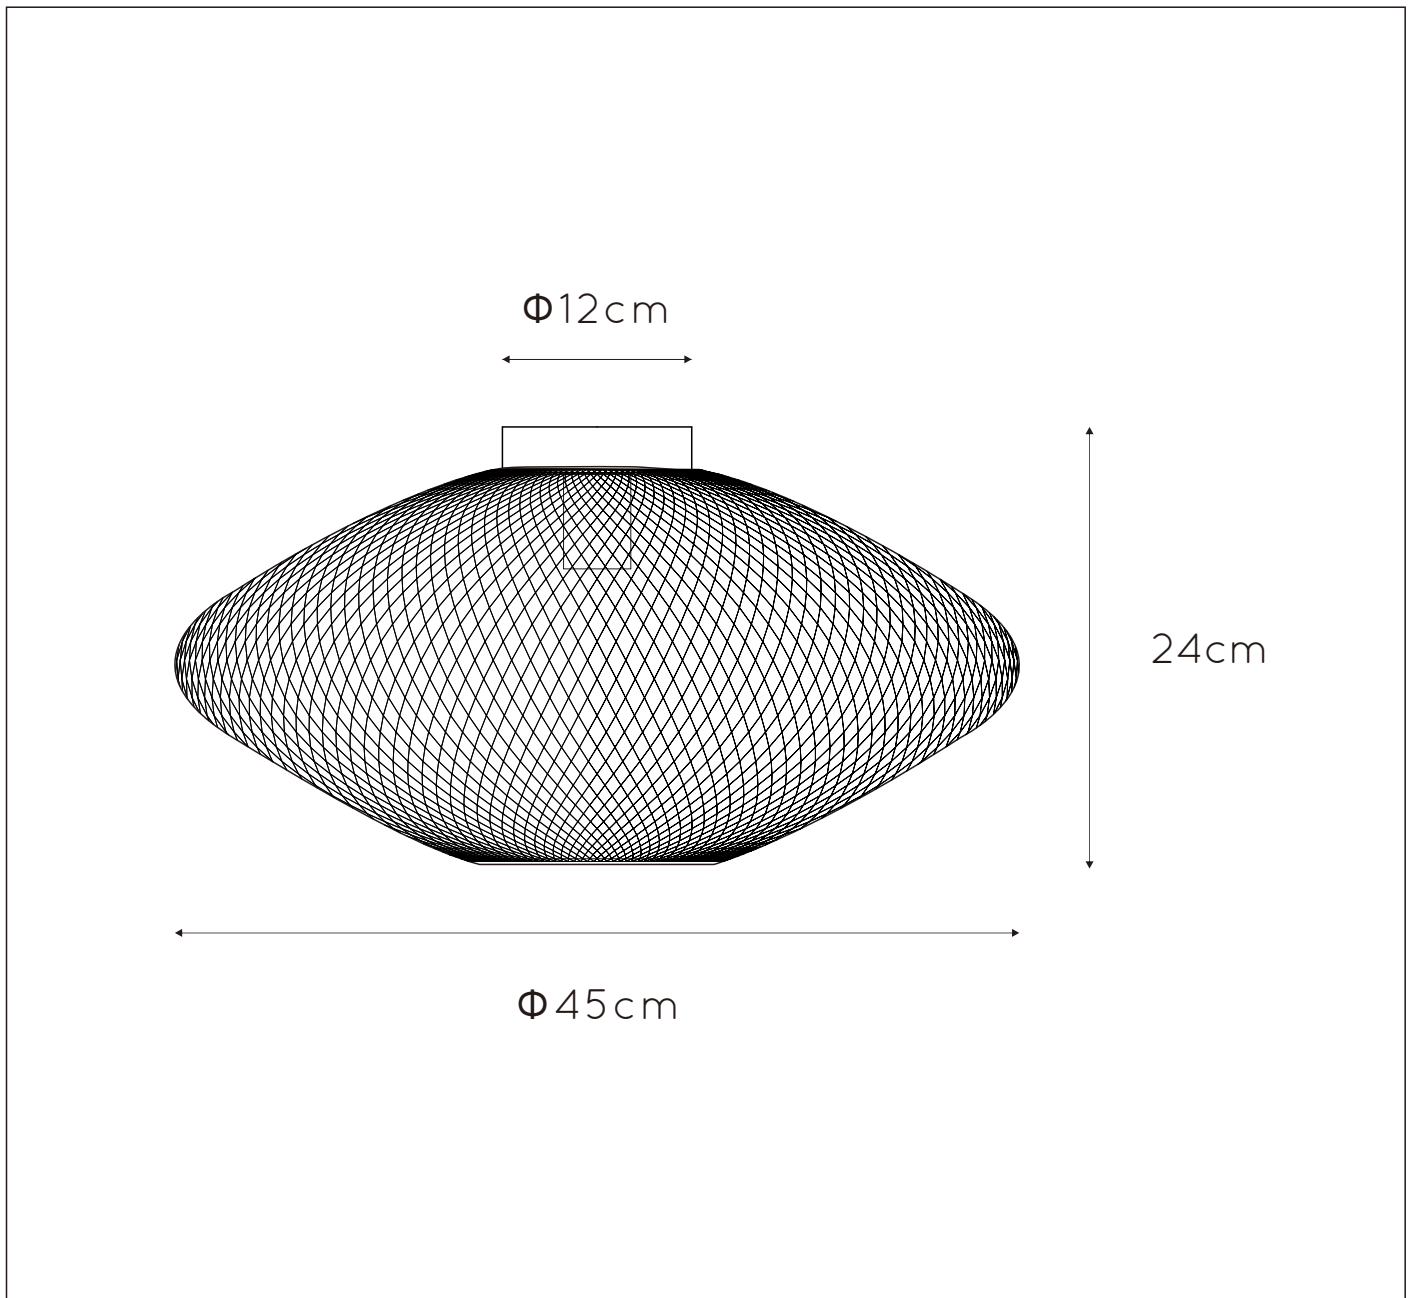

LUCIDE

**RECOMMENDED LUCIDE
LIGHT SOURCE**

49032/05/65

Light source dimmable : Yes

Light source incl. : No

General

Dimensions LxWxH : 45cm x 45cm x 24cm
Height minimum: 24cm
Height maximum: 24cm
Dimensions shade LxWxH : 45cm x 45cm x 21cm
Main material : Metal
Ceiling rose material : Metal
Color : Sandy gold
Style : Modern
Shape : Oval
Weight : 0,56 kg
Warranty : 2 years

Product specifications

Dimmable : No
Light direction : Around (Diffuse)
Adjustable in height : Adjustable In Height
(Before Installation)
Directional : Not Directional
Cable : No
Cable length : -
Sensor : Without Sensor
Control : Light Switch Control
IP-Class : 20
Electric class : 1
Light source including ? : No
Lamp socket : E27
Light source number : 1
Power requirements : 220-240V~50Hz
Bulb type & maximum wattage : E27 max.40W

For more specifications of this product please visit
www.lucide.com

LUCIDE

MESH

Item number : 21123/45/02

EAN CODE : 5411212211361

For more specifications, dimensions please visit

www.lucide.com

LUCIDE