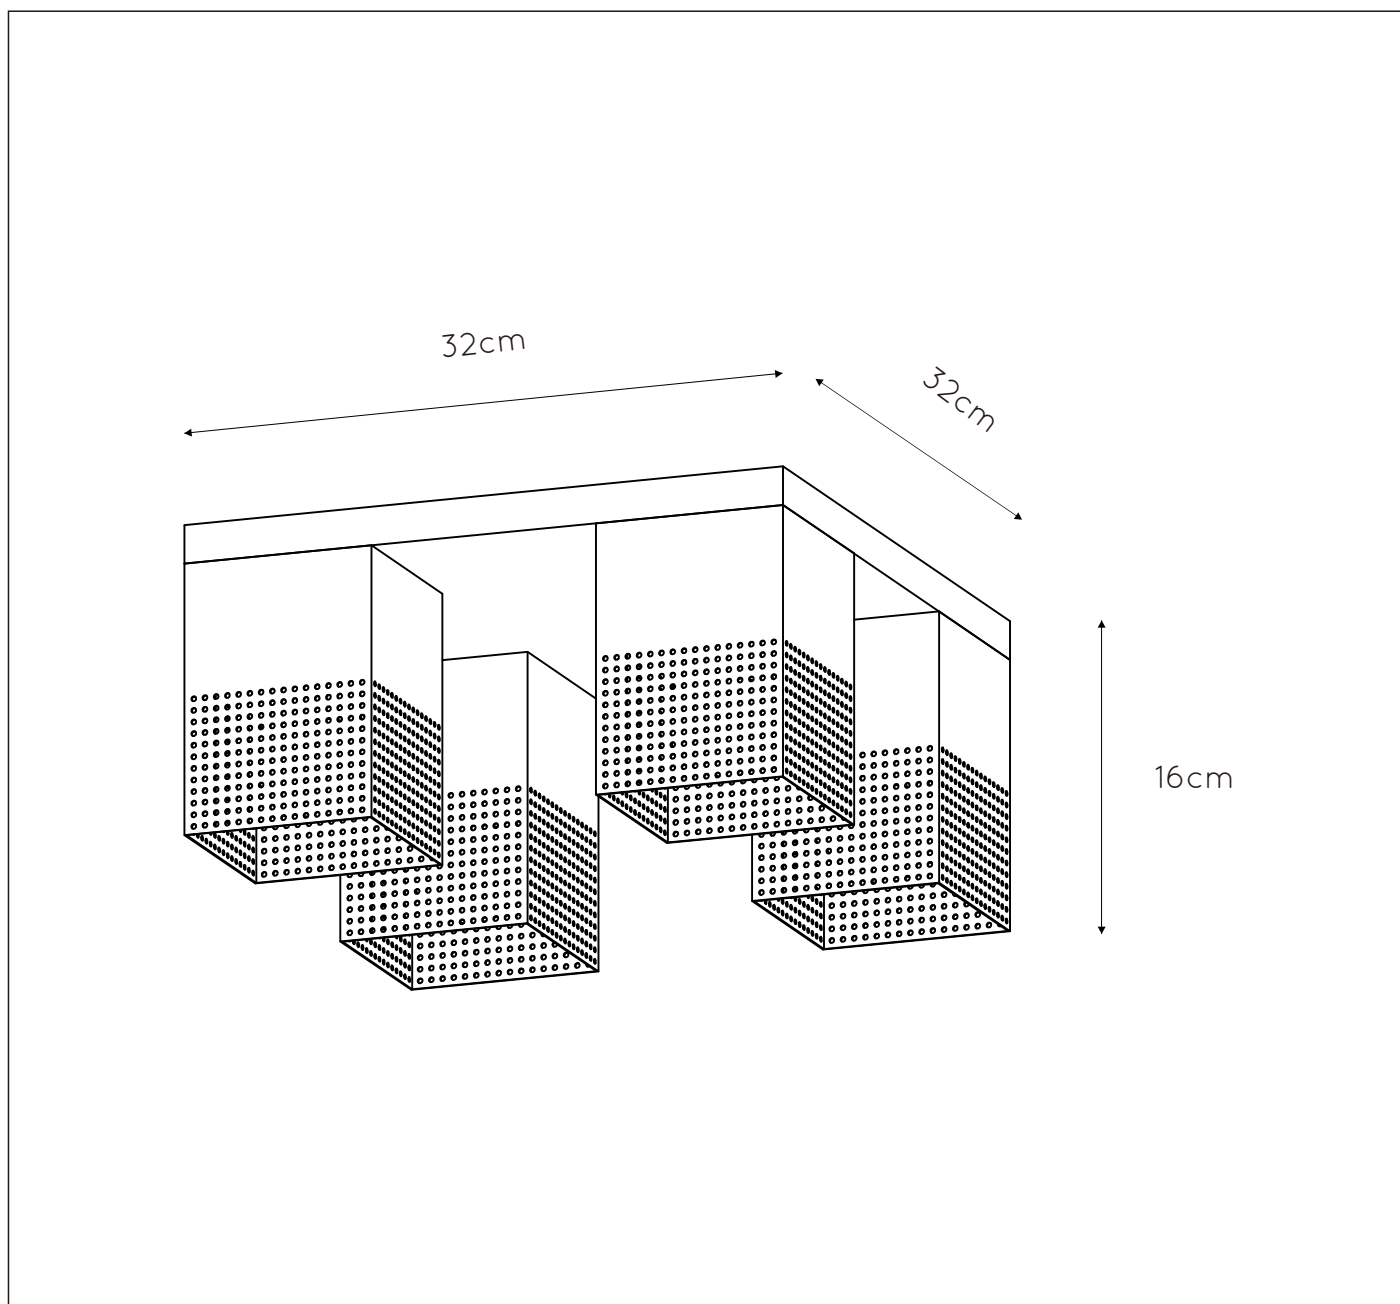

For more specifications, dimensions please visit

www.lucide.com