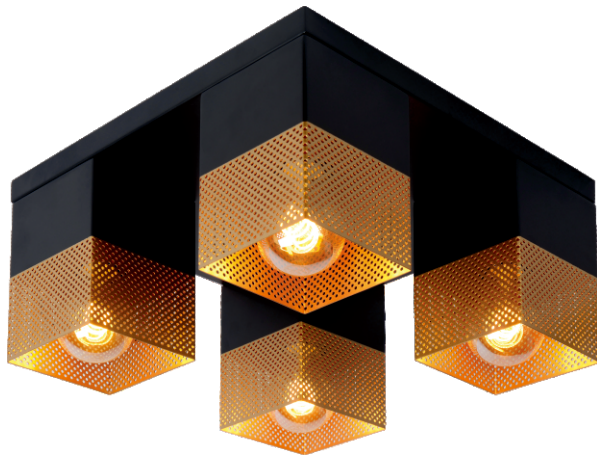

LUCIDE

item number : 21123/04/02
EAN code : 5411212211279

RENATE

RECOMMENDED LUCIDE
LIGHT SOURCE

49042/05/62

Light source dimmable : Yes

Light source incl. : No

General

Dimensions LxWxH : 32cm x 32cm x 16cm

Height minimum : 16cm

Height maximum : 16cm

Dimensions shade LxWxH : 10cm x 10cm x 14cm

Main material : Metal

Ceiling rose material : Metal

Color : Matt black and gold

Style : Modern

Shape : Square

Weight : 2,4 kg

Warranty : 2 years

Product specifications

Dimmable : Yes

Light direction : Around (Diffuse)

Adjustable in height : No

Directional : Not Directional