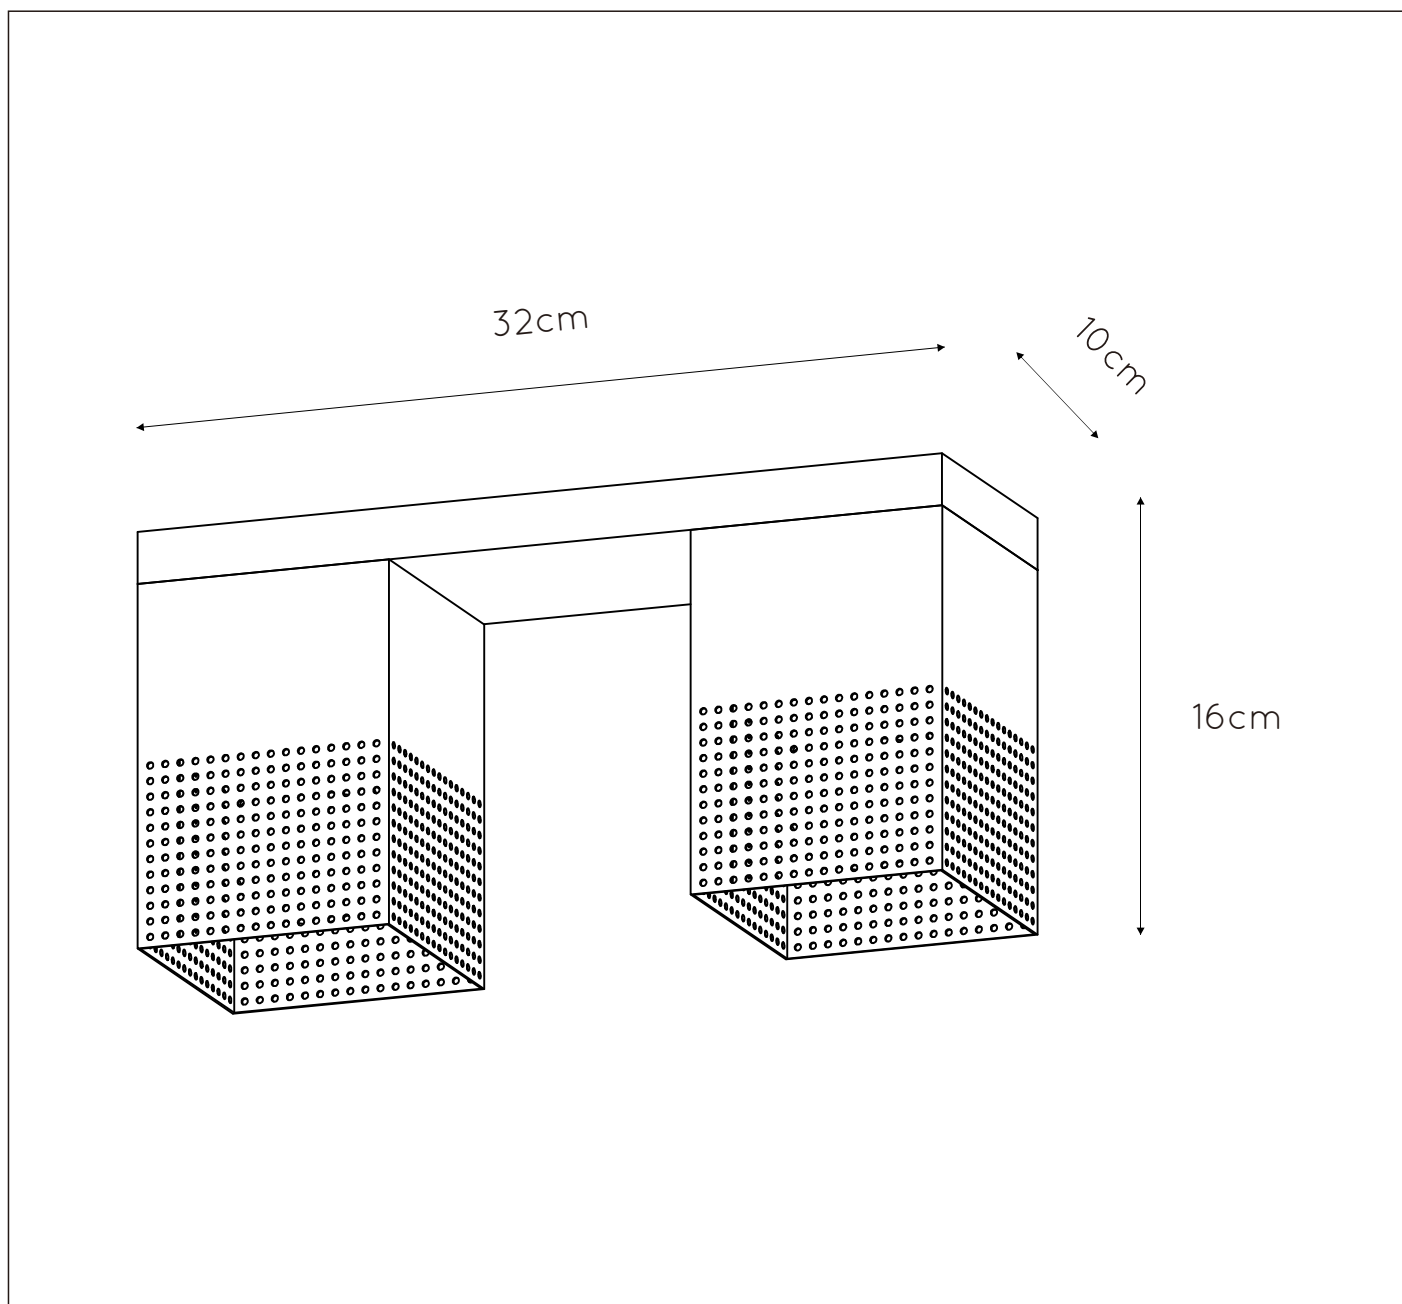

LUCIDE

RENATE

Item number : 21123/02/02

EAN CODE : 5411212211255

For more specifications, dimensions please visit

www.lucide.com