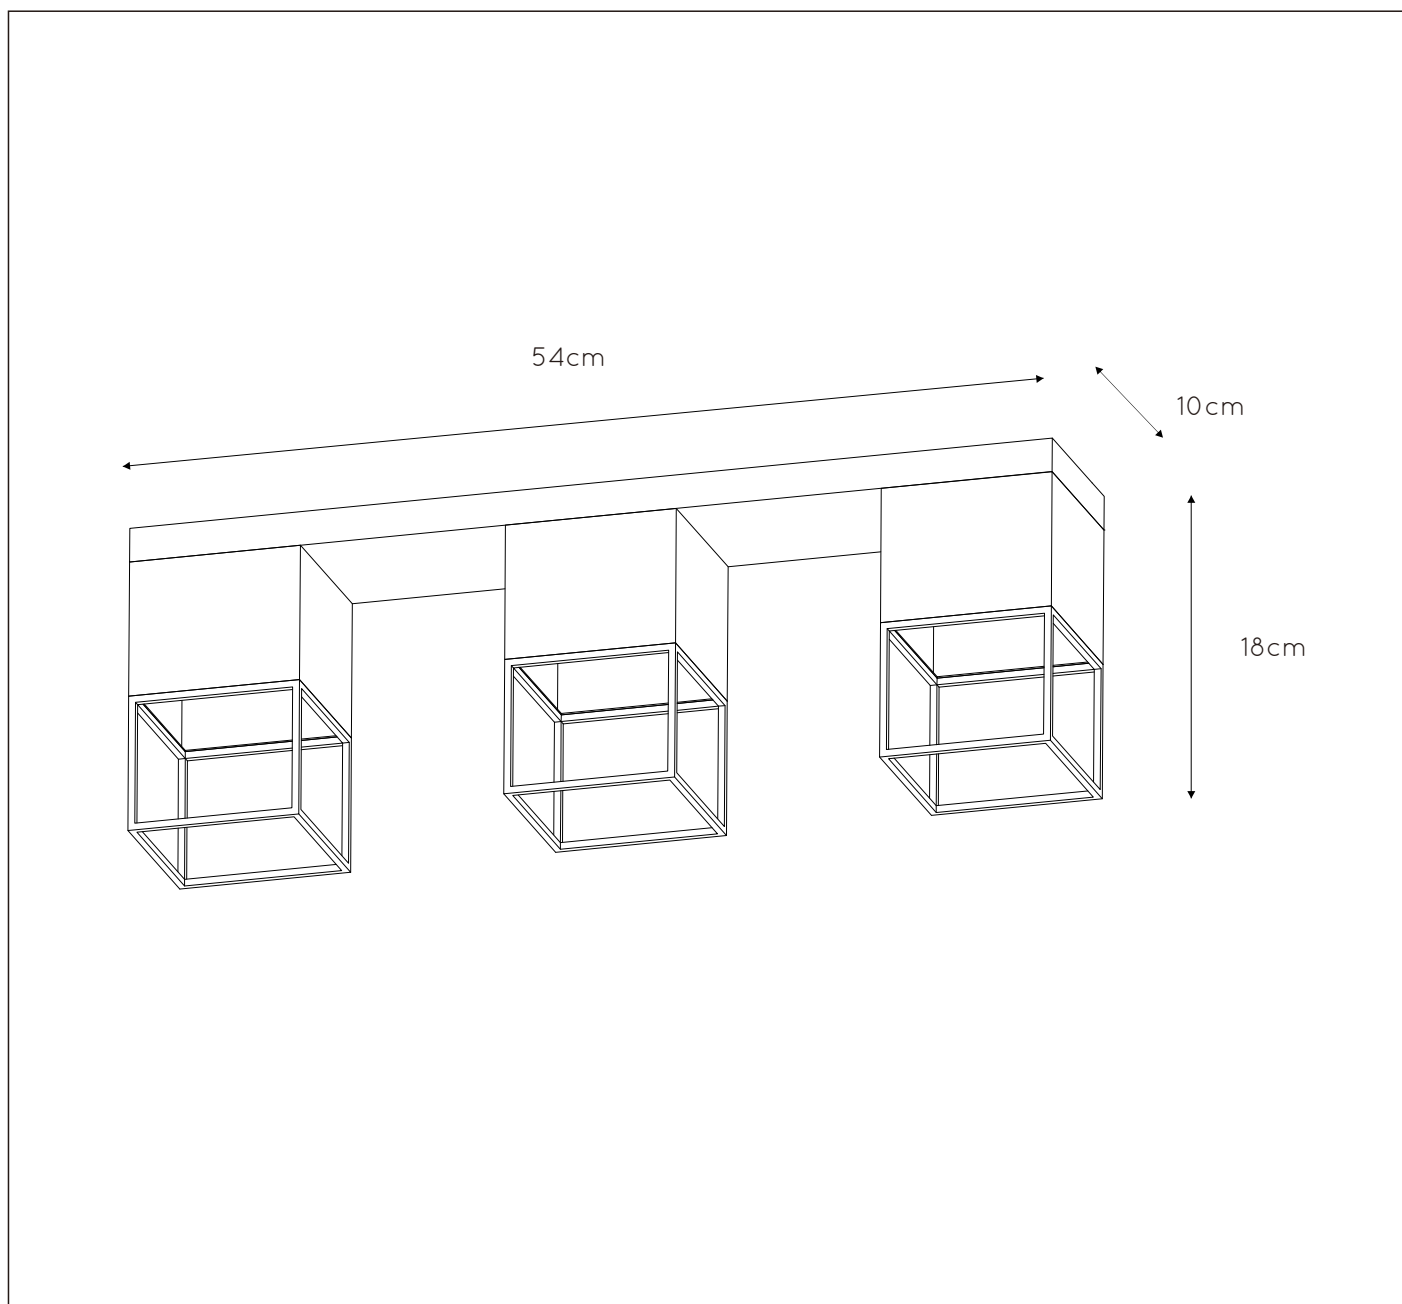

LUCIDE

RIXT

Item number : 21120/03/30

EAN CODE : 5411212211064

For more specifications, dimensions please visit

www.lucide.com