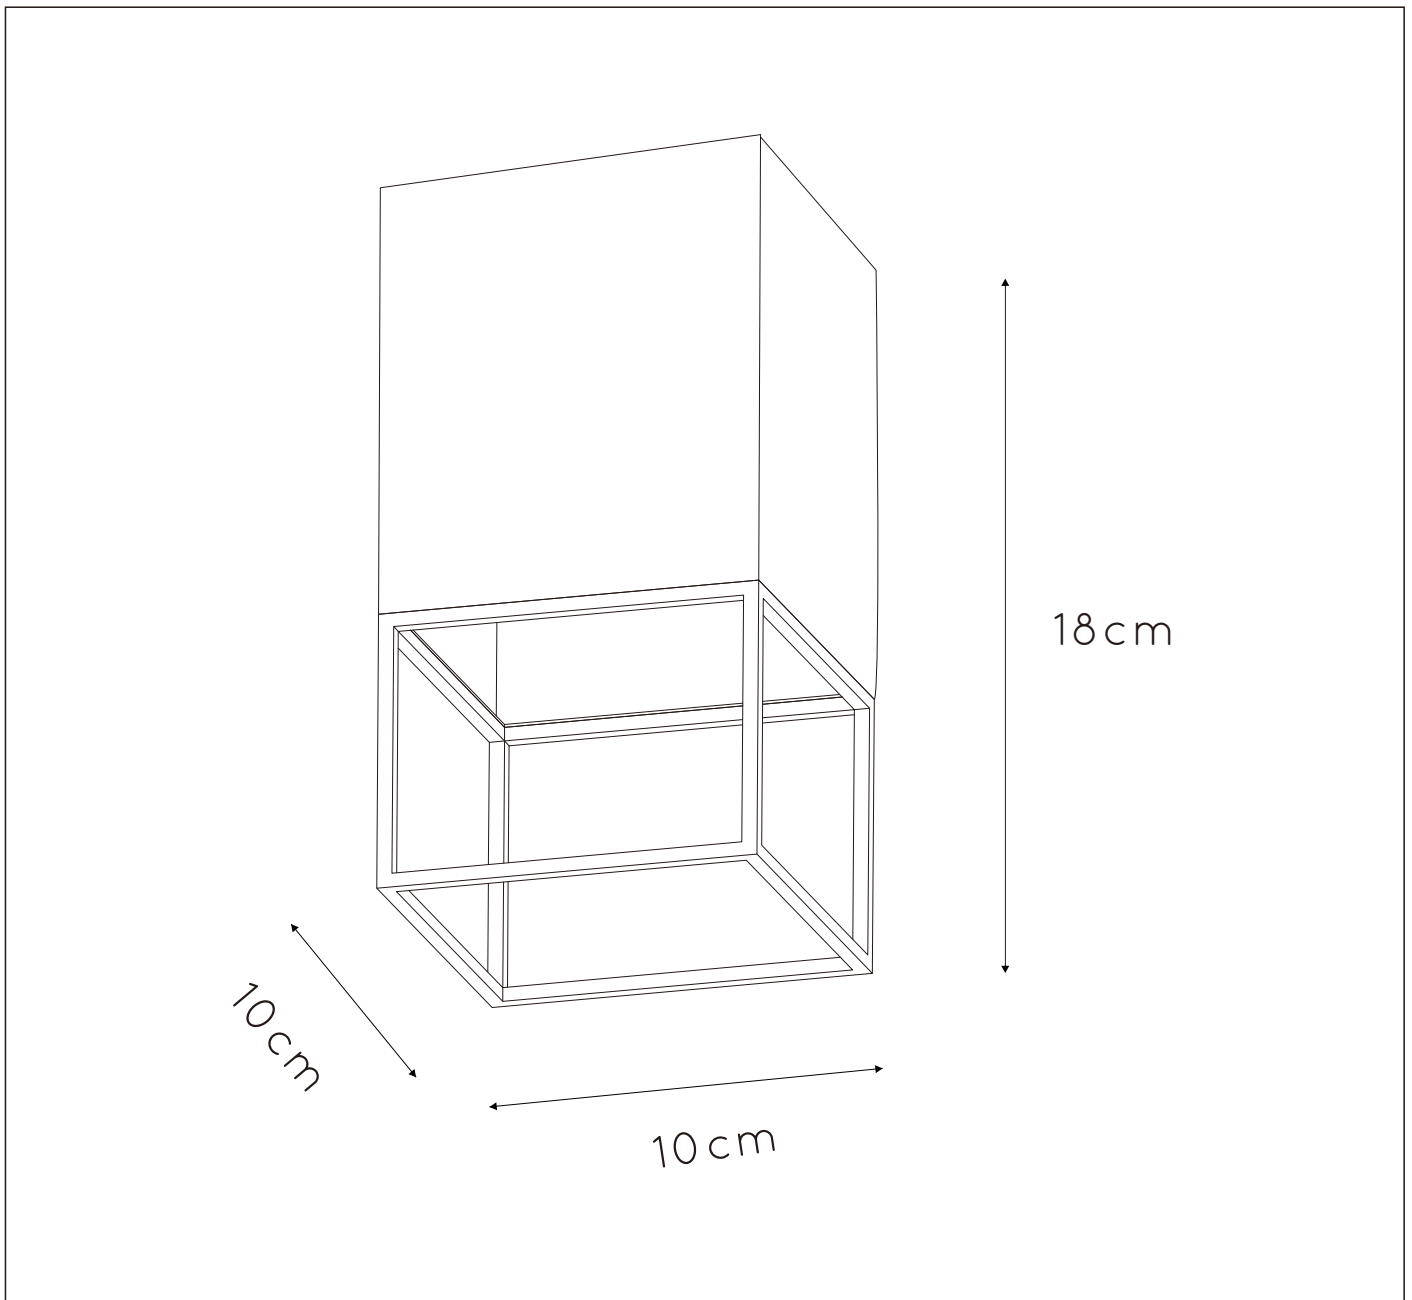

LUCIDE

RIXT

Item number : 21120/01/30

EAN CODE : 5411212211040

For more specifications, dimensions please visit

www.lucide.com