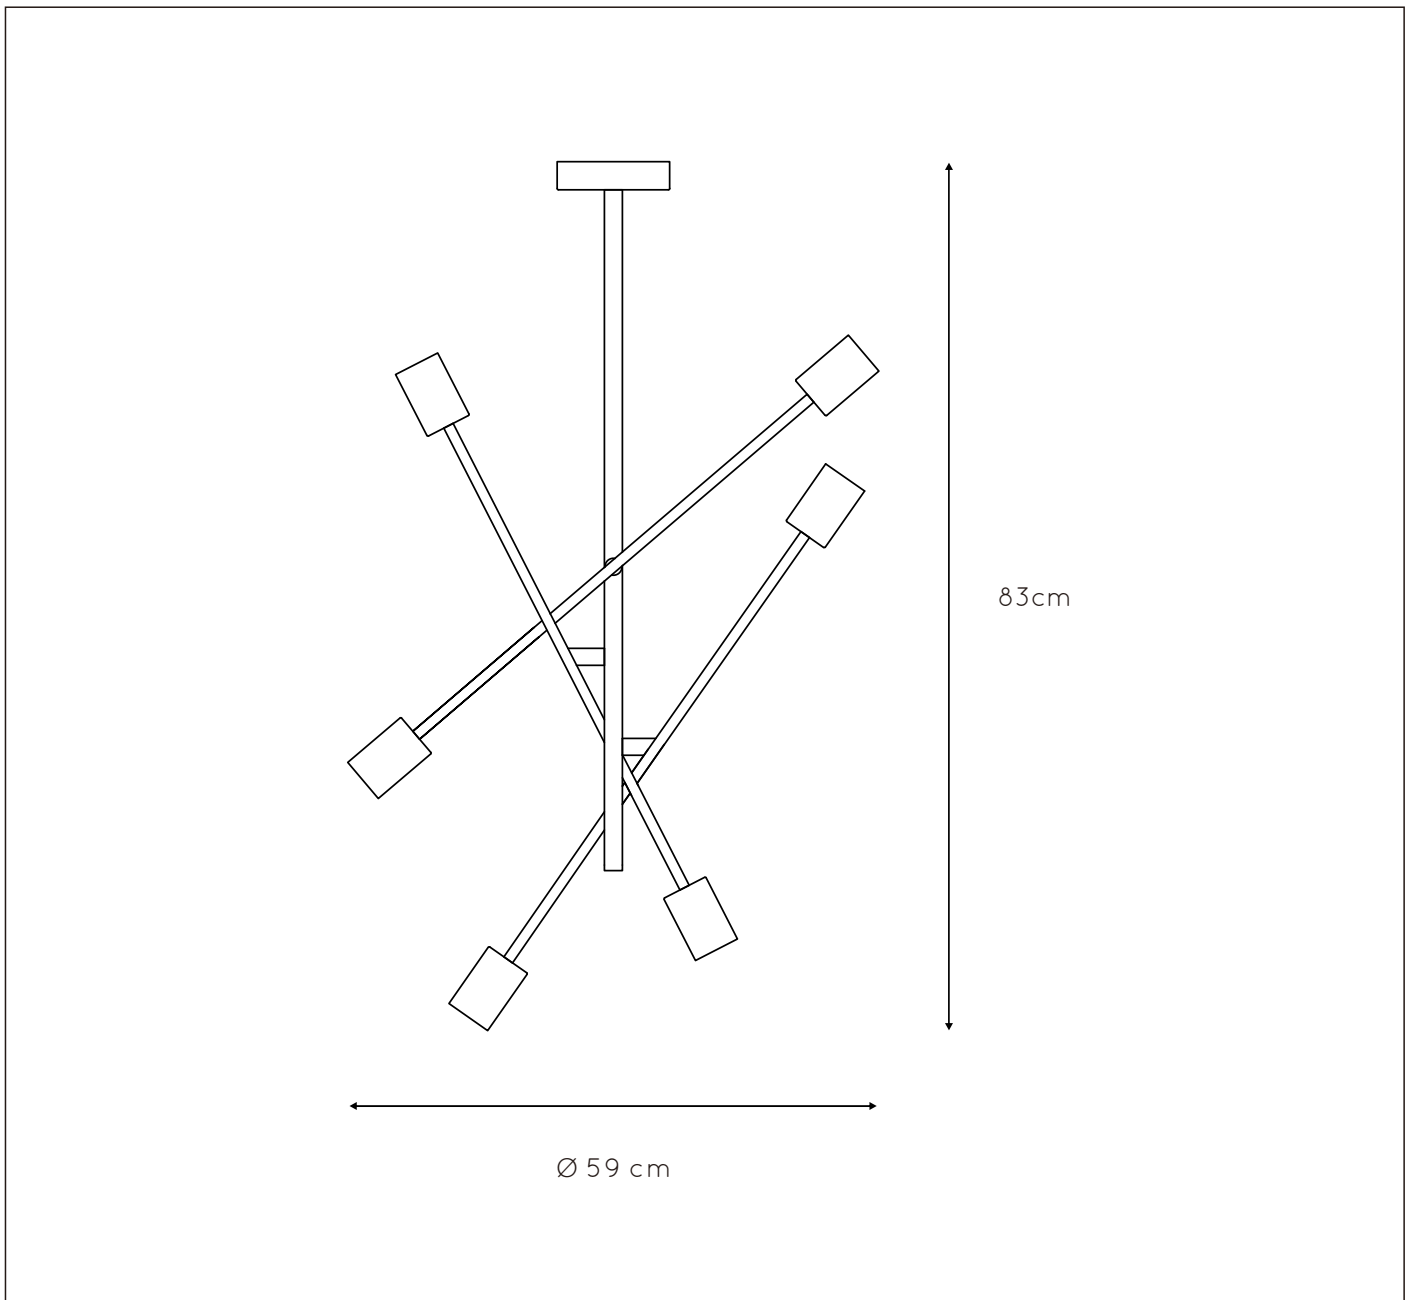

LUCIDE

**RECOMMENDED LUCIDE  
LIGHT SOURCE**

**49032/05/62**

Light source dimmable : Yes

Light source incl. : No

**General**

**Dimensions LxWxH :** 59cm x 59cm x 83cm

**Height minimum:** 83cm

**Height maximum:** 83cm

**Dimensions shade LxWxH :** -

**Main material :** Metal

**Ceiling rose material :** Metal

**Color :** Matt black

**Style :** Modern

**Shape :** -

**Weight :** 1,5 kg

**Bulb type & maximum wattage :** E27 max.40W

For more specifications of this product please visit

[www.lucide.com](http://www.lucide.com)

LUCIDE

# LESTER

Item number : 21119/06/30

EAN CODE : 5411212211033

For more specifications, dimensions please visit

[www.lucide.com](http://www.lucide.com)

INSTALLATION DRAWING SPECIFICATIONS