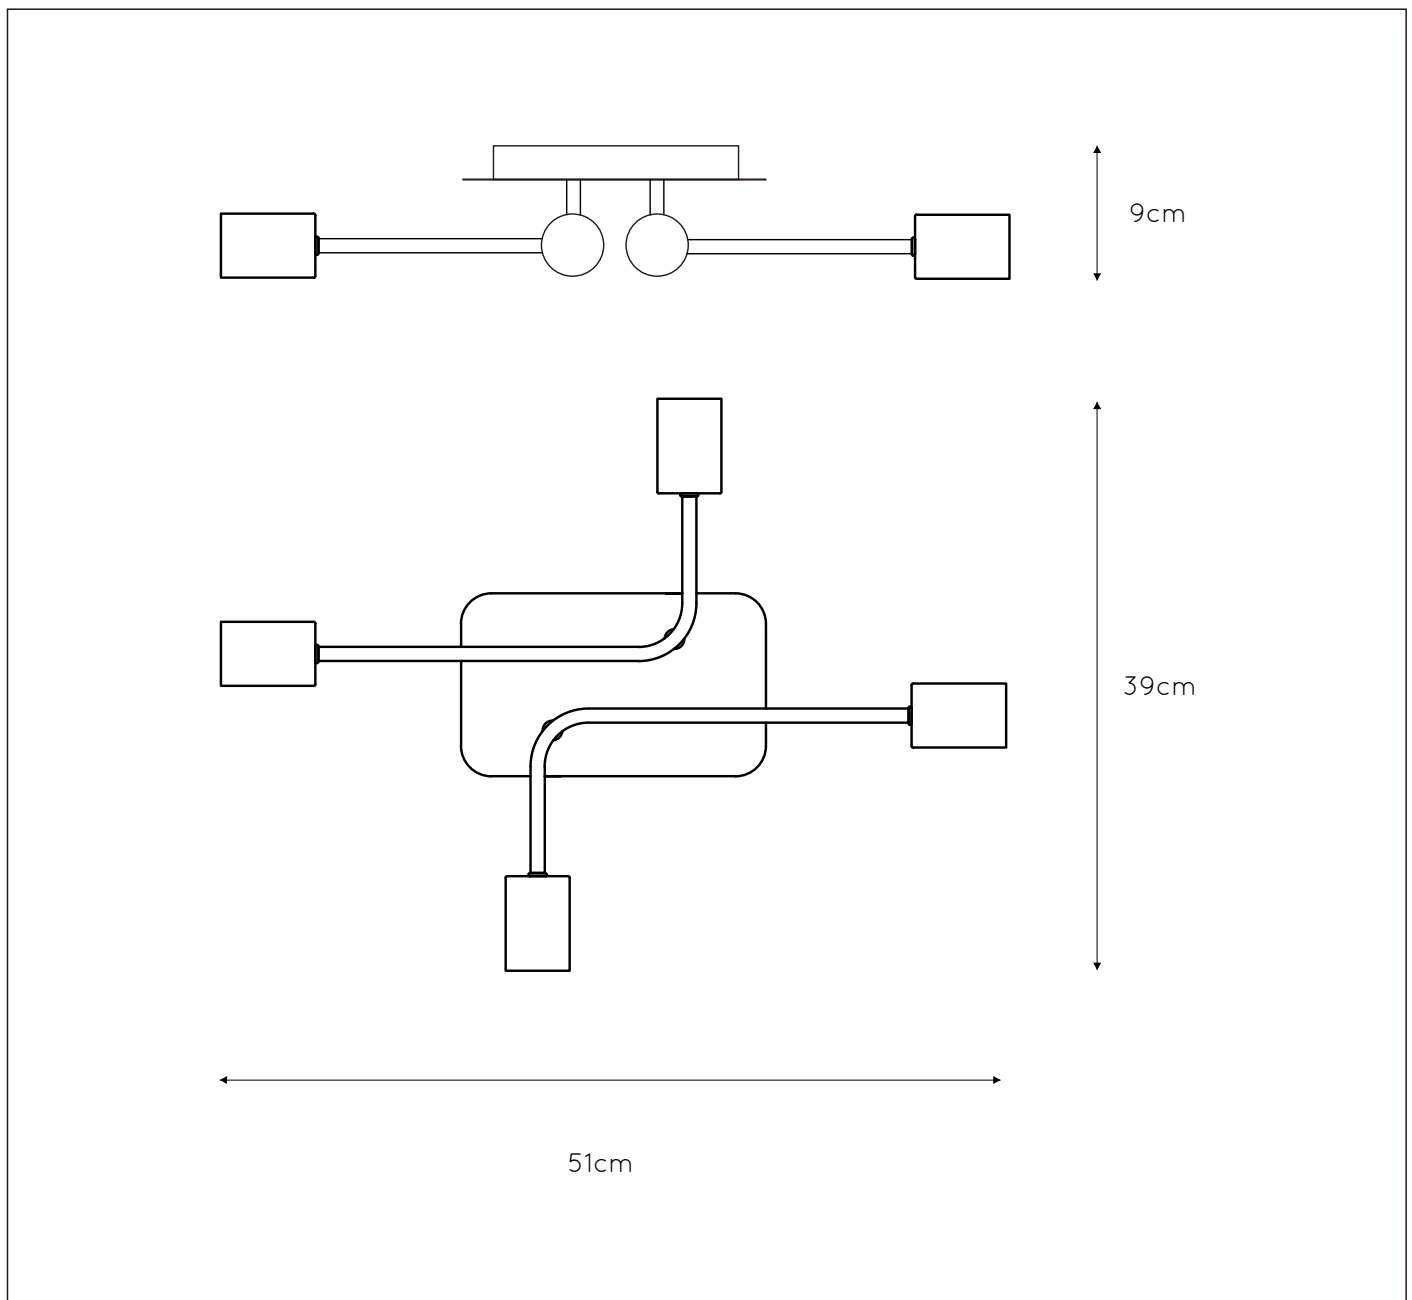

GENERAL SPECIFICATIONS

LUCIDE

RECOMMENDED LUCIDE LIGHT SOURCE

49034/05/62

Light source dimmable : Yes

Light source incl. : No

General

Dimensions LxWxH : 51cm x 39cm x 9cm

Height minimum : 9cm

Height maximum : 9cm

Dimensions shade LxWxH : -

Main material : Metal

Ceiling rose material : Metal

Color : Matt black

Style : Modern

Shape : -

Cable length : -

Sensor : Without Sensor

Control : Light Switch Control

IP-Class : 20

Electric class : 1

Light source including ? : No

Lamp socket : E27

Light source number : 4

For more specifications, dimensions please visit

www.lucide.com

INSTALLATION DRAWING SPECIFICATIONS

LUCIDE