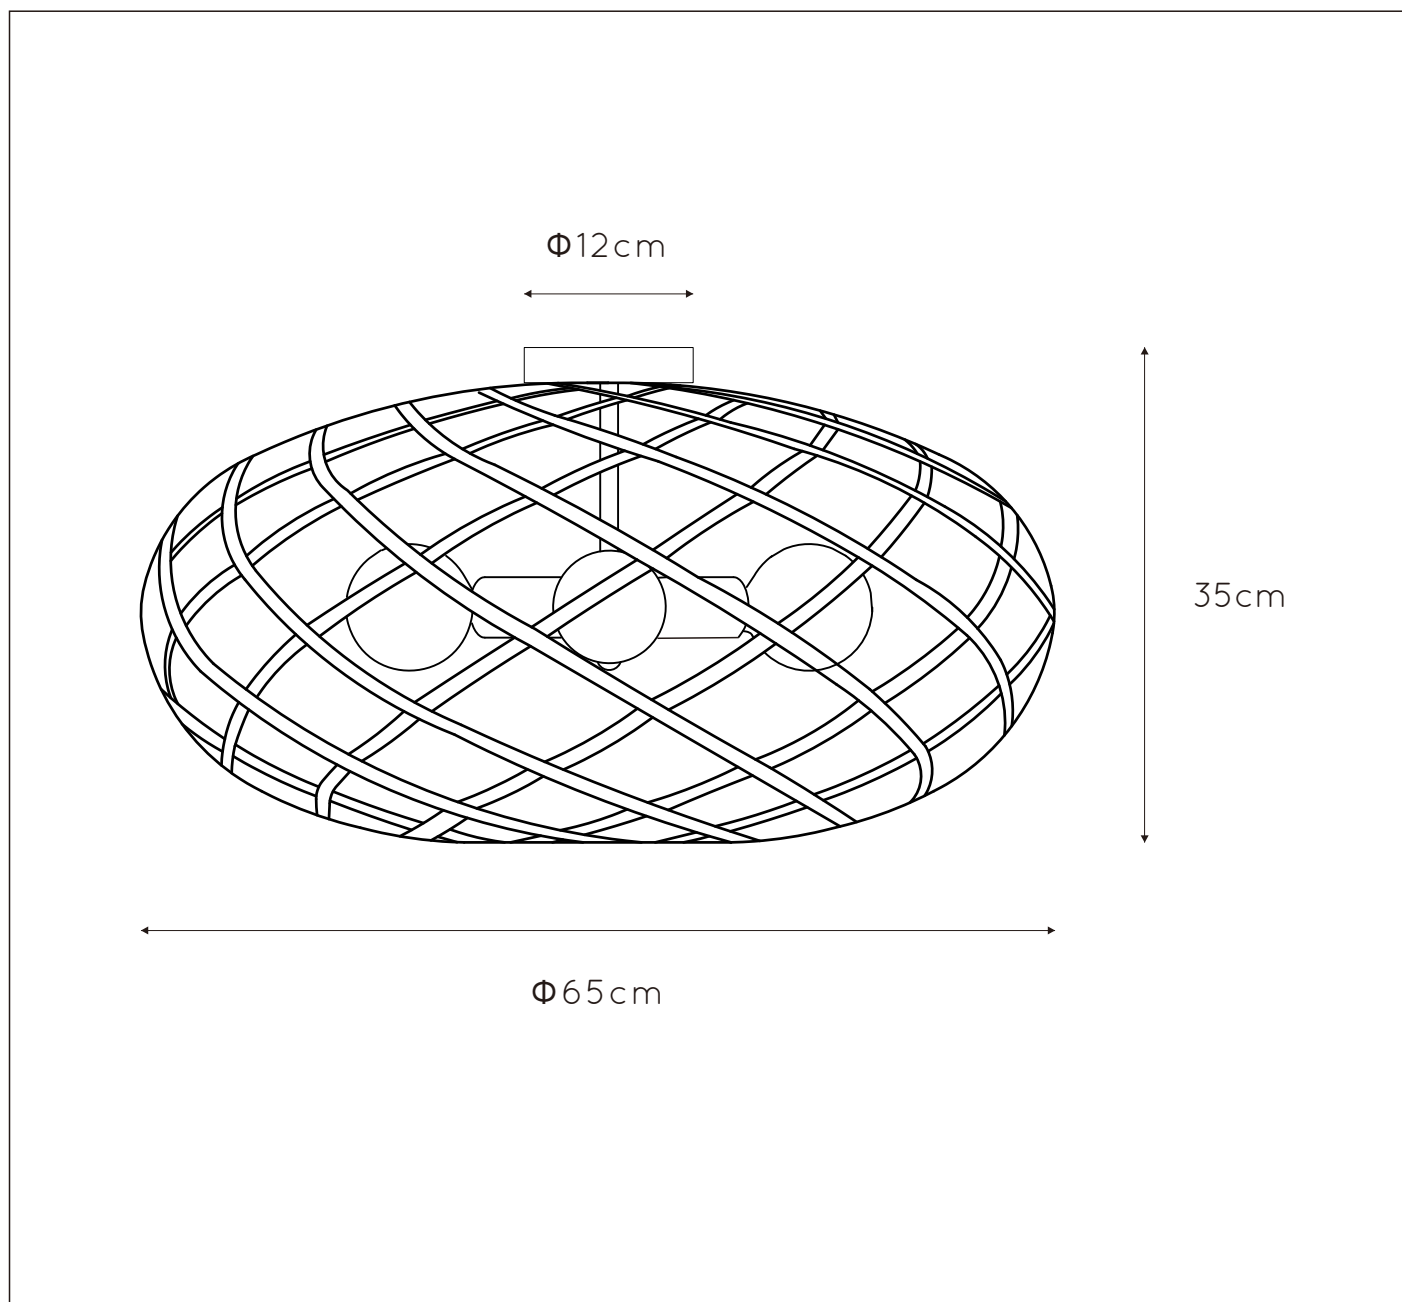

Dimensions LxWxH : 65cm x 65cm x 35cm
Height minimum : 35cm
Height maximum : 35cm
Dimensions shade LxWxH : 65cm x 65cm x 32cm
Main material : Metal
Ceiling rose material : Metal
Color : Matt black
Style : Modern
Shape : Oval
Weight : 1,9 kg
Warranty : 2 years

Product specifications

Dimmable : No
Light direction : Around (Diffuse)
Adjustable in height : No
Directional : Not Directional
Cable : No
Cable length : -
Sensor : Without Sensor
Control : Light Switch Control
IP-Class : 20
Electric class : 1
Light source including ? : No
Lamp socket : E27
Light source number : 3
Power requirements : 220-240V~50Hz
Bulb type & maximum wattage : E27 max.60W

For more specifications of this product please visit

www.lucide.com

LUCIDE

WOLFRAM

Item number : 21117/65/30

EAN CODE : 5411212211354

For more specifications, dimensions please visit

www.lucide.com

LUCIDE

INSTALLATION DRAWING SPECIFICATIONS