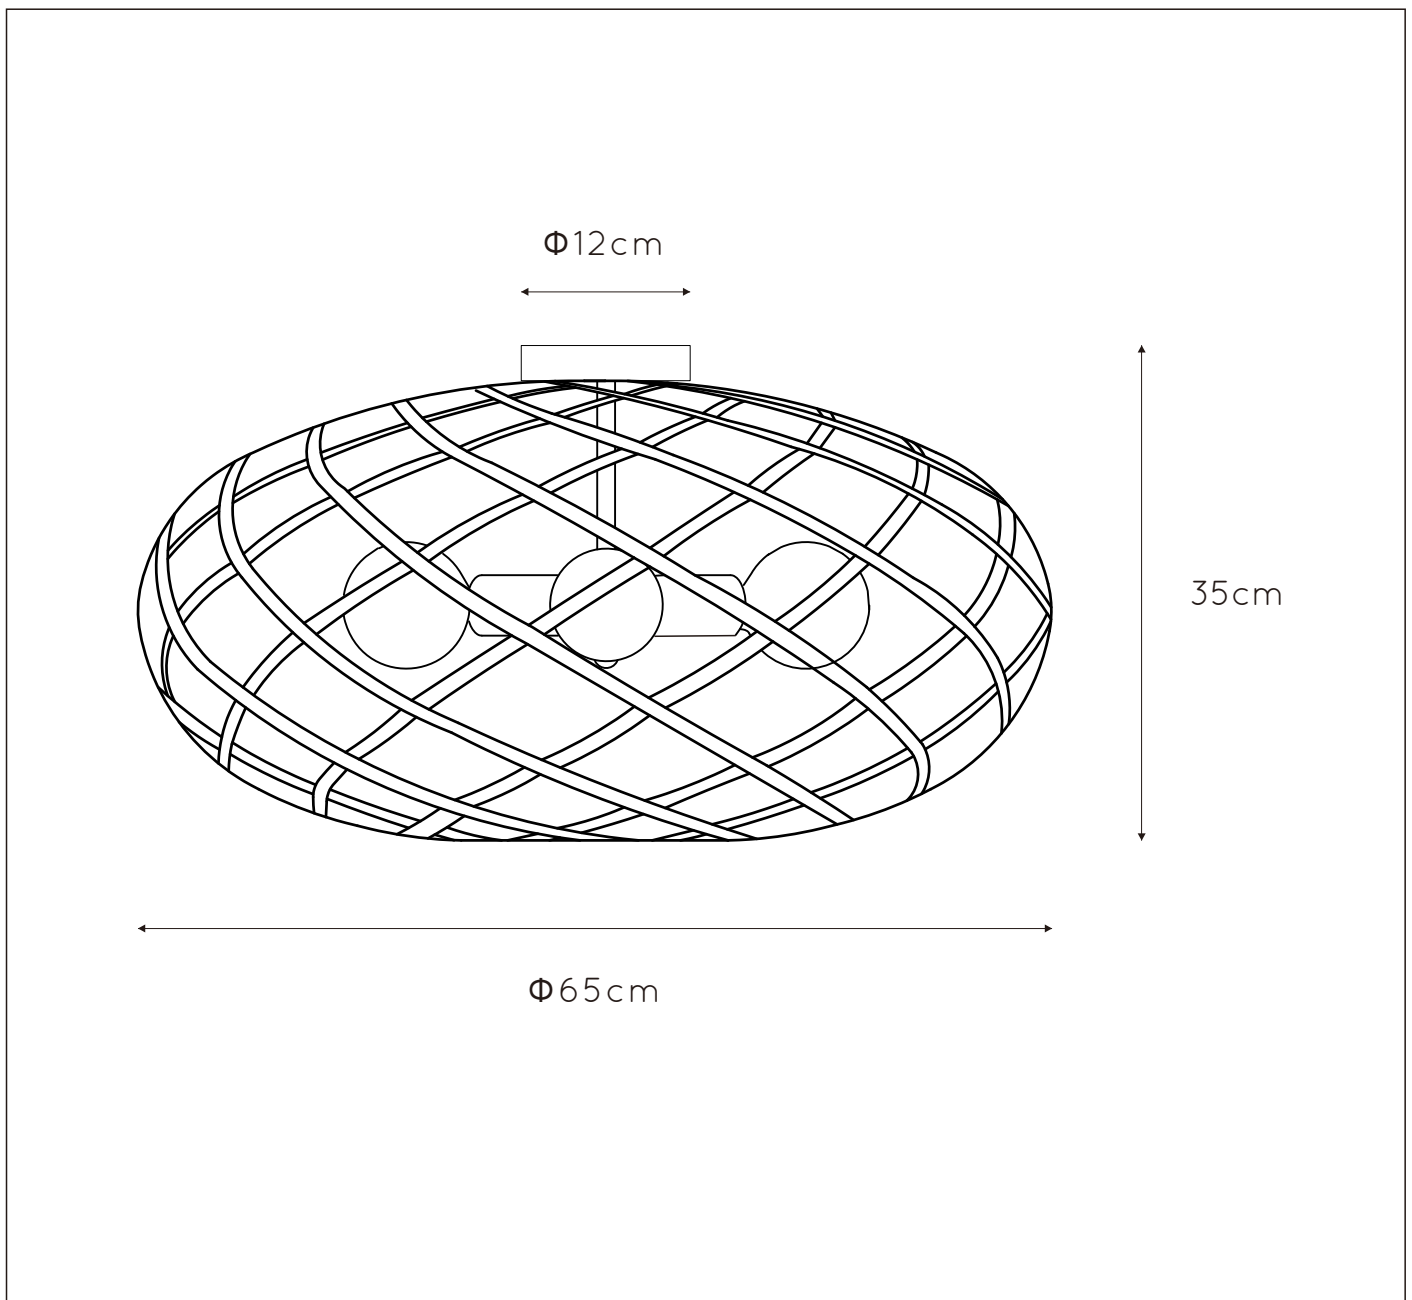

Dimensions LxWxH : 65cm x 65cm x 35cm
Height minimum : 35cm
Height maximum : 35cm
Dimensions shade LxWxH : 65cm x 65cm x 32cm
Main material : Metal
Ceiling rose material : Metal
Color : Sandy gold
Style : Modern
Shape : Oval
Weight : 1,9 kg
Warranty : 2 years

Product specifications

Dimmable : No
Light direction : Around (Diffuse)
Adjustable in height : No
Directional : Not Directional
Cable : No
Cable length : -
Sensor : Without Sensor
Control : Light Switch Control
IP-Class : 20
Electric class : 1
Light source including ? : No
Lamp socket : E27
Light source number : 3
Power requirements : 220-240V~50Hz
Bulb type & maximum wattage : E27 max.60W

For more specifications of this product please visit
www.lucide.com

LUCIDE

WOLFRAM

Item number : 21117/65/02

EAN CODE : 5411212211347

For more specifications, dimensions please visit

www.lucide.com

LUCIDE

INSTALLATION DRAWING SPECIFICATIONS