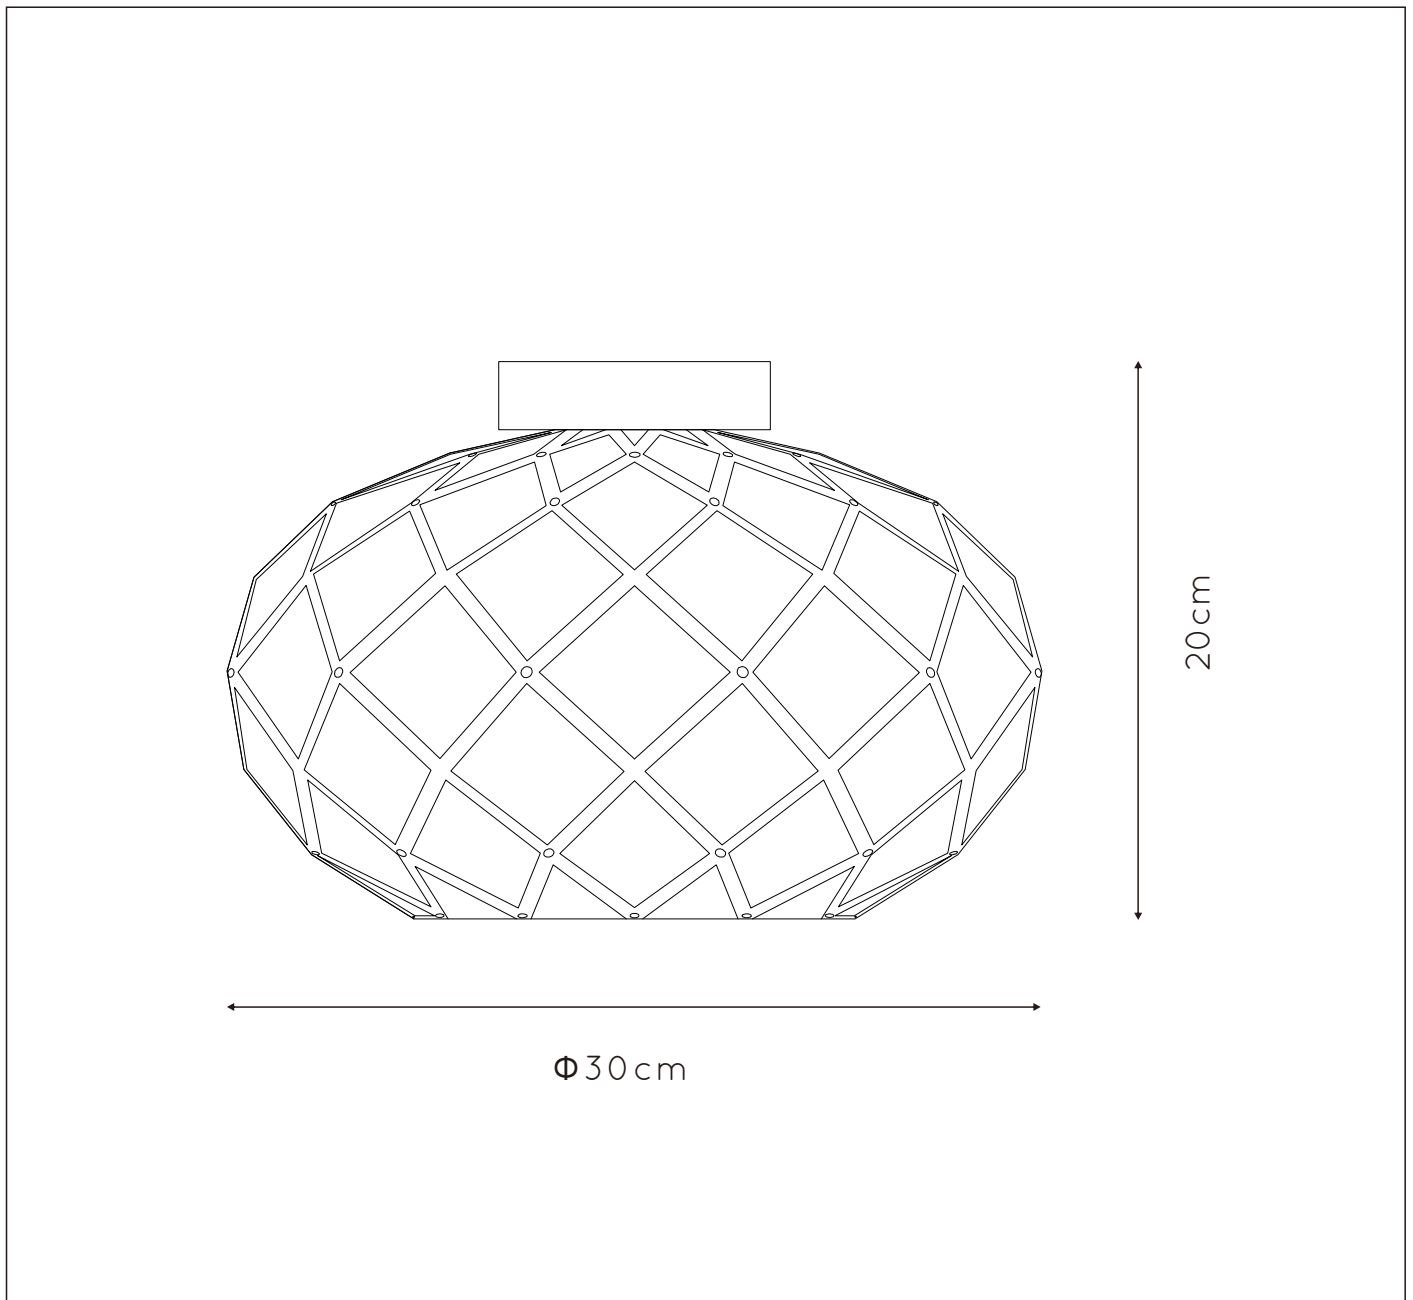

LUCIDE

**RECOMMENDED LUCIDE
LIGHT SOURCE**

49032/05/65

Light source dimmable : Yes

Light source incl. : No

General

Dimensions LxWxH : 30cm x 30cm x 20cm

Height minimum: 20cm

Height maximum: 20cm

Dimensions shade LxWxH : 30cm x 30cm x 18cm

Main material : Metal

Ceiling rose material : Metal

Color : Matt black

Style : Modern

Shape : Oval

Weight : 0,55 kg

Bulb type & maximum wattage : E27 max.40W

For more specifications of this product please visit

www.lucide.com

LUCIDE

WOLFRAM

Item number : 21117/30/30

EAN CODE : 5411212211309

For more specifications, dimensions please visit