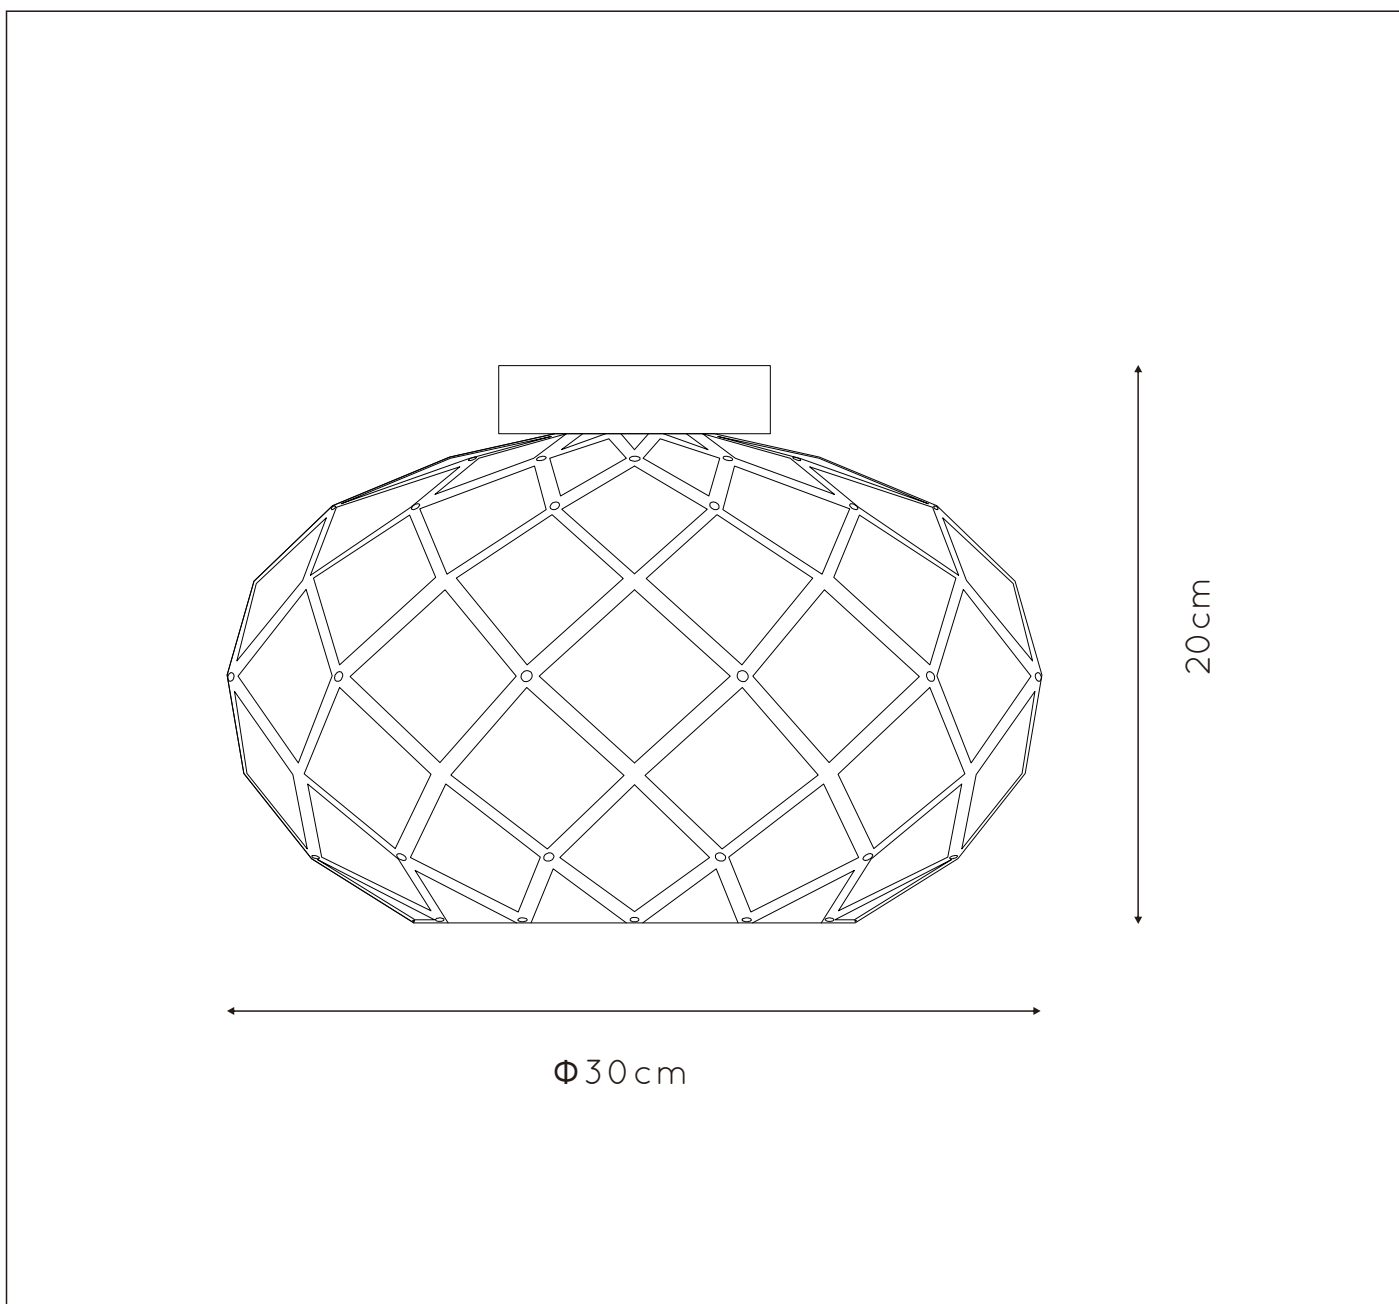

LUCIDE

RECOMMENDED LUCIDE LIGHT SOURCE

49032/05/65

Light source dimmable : Yes

Light source incl. : No

General

Dimensions LxWxH : 30cm x 30cm x 20cm

Height minimum: 20cm

Height maximum: 20cm

Dimensions shade LxWxH : 30cm x 30cm x 18cm

Main material : Metal

Ceiling rose material : Metal

Color : Sandy gold

Style : Modern

Shape : Oval

Weight : 0,55 kg

Bulb type & maximum wattage : E27 max.40W

For more specifications of this product please visit

www.lucide.com

LUCIDE

WOLFRAM

Item number : 21117/30/02

EAN CODE : 5411212211293

For more specifications, dimensions please visit