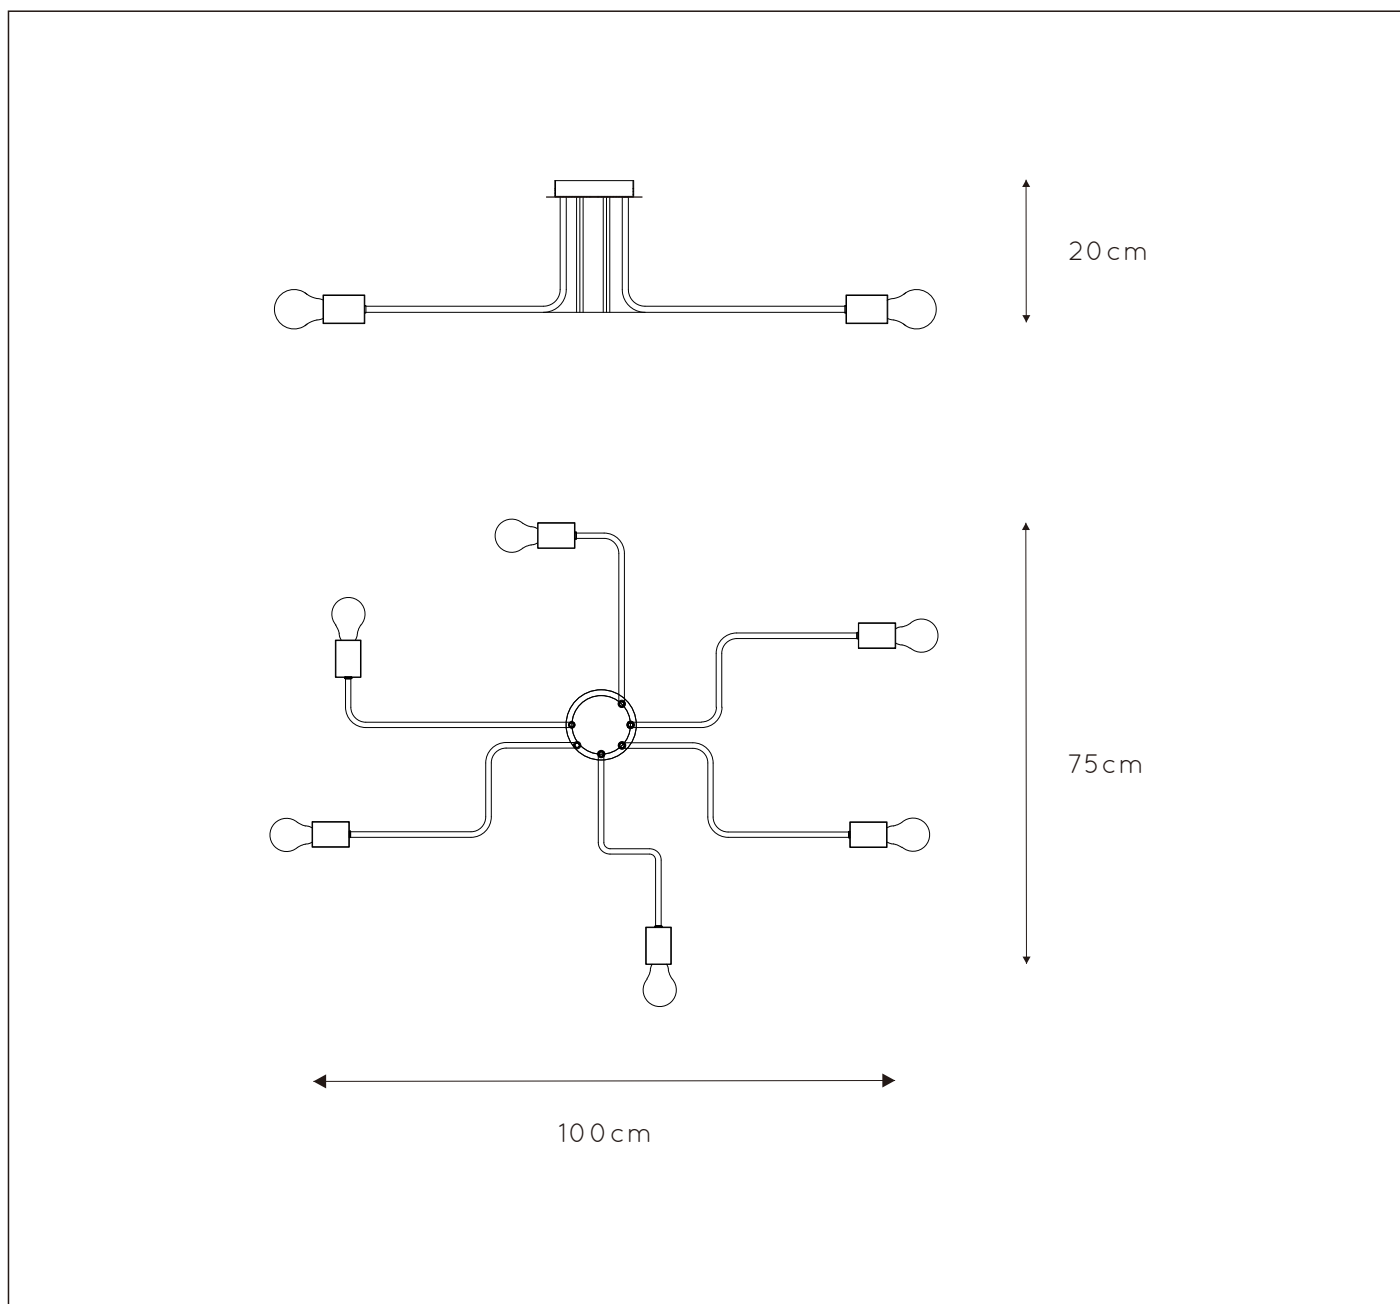

General

Dimensions LxWxH : 100cm x 75cm x 20cm

Height minimum: 20cm

Height maximum: 20cm

Dimensions shade LxWxH : -

Main material : Metal

Ceiling rose material : Metal

Color : Matt black

Style : Modern

Shape : -

Weight : 1,5 kg

Warranty : 2 years

Product specifications

Dimmable : Yes

Light direction : Around (Diffuse)

Adjustable in height : No

Lamp socket : E27

Light source number : 6

Power requirements : 220-240V~50Hz

Bulb type & maximum wattage : E27 max.40W

For more specifications of this product please visit

www.lucide.com

LUCIDE

LESTER

Item number : 21112/06/30

EAN CODE : 5411212210890

For more specifications, dimensions please visit

www.lucide.com

INSTALLATION DRAWING SPECIFICATIONS

LUCIDE