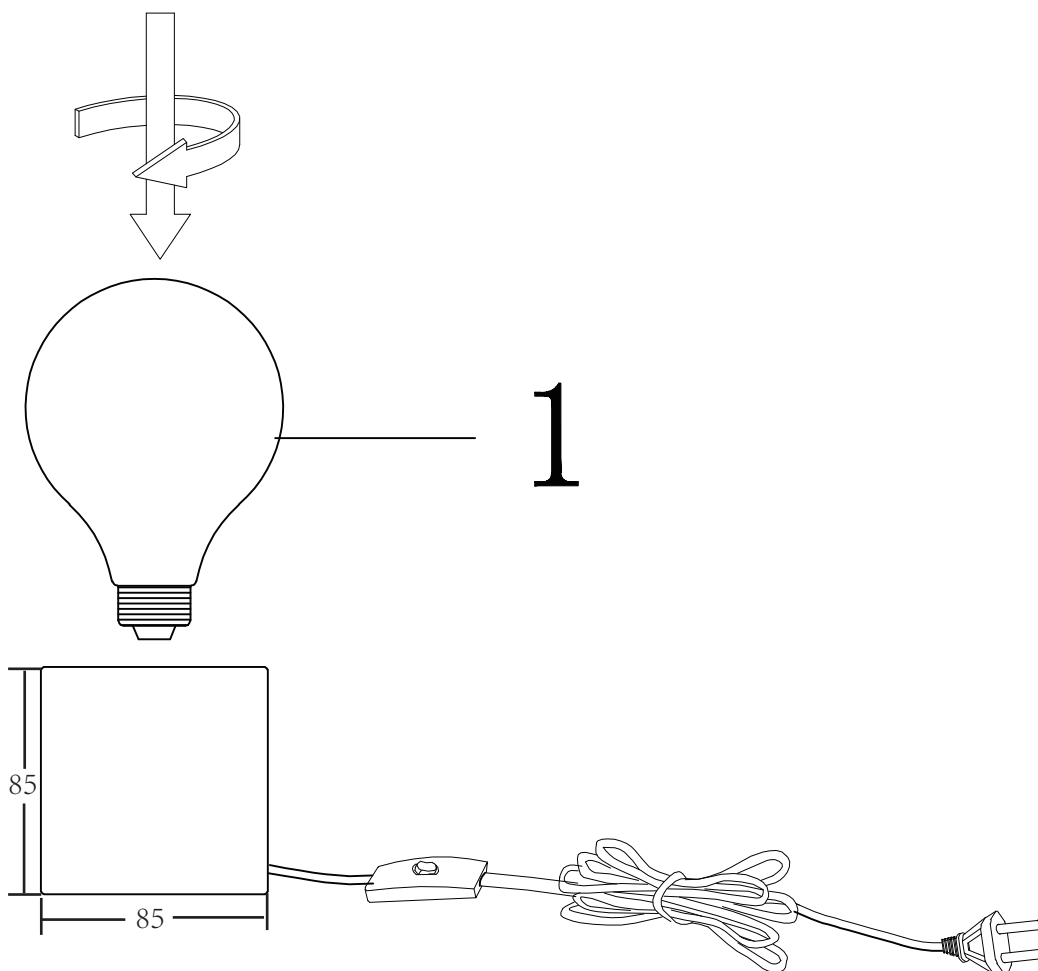

Line drawing of the item

Item number: 20500/05/01, 20500/05/17, 20500/05/11

## Technical details

Materials used:	Metal
Color:	Brass/ Copper/ Chrome
Dimmable and how is fixture dimmable	Yes
Size:	Height: 8.5
	Length: 8.5
	Width: 8.5
	Net weight: 2.4 kgs
Power requirements:	220-240V~50Hz
Bulb type and maximum wattage:	E27 LED 5w
Number of bulbs:	1 x E27
IP degree:	IP20