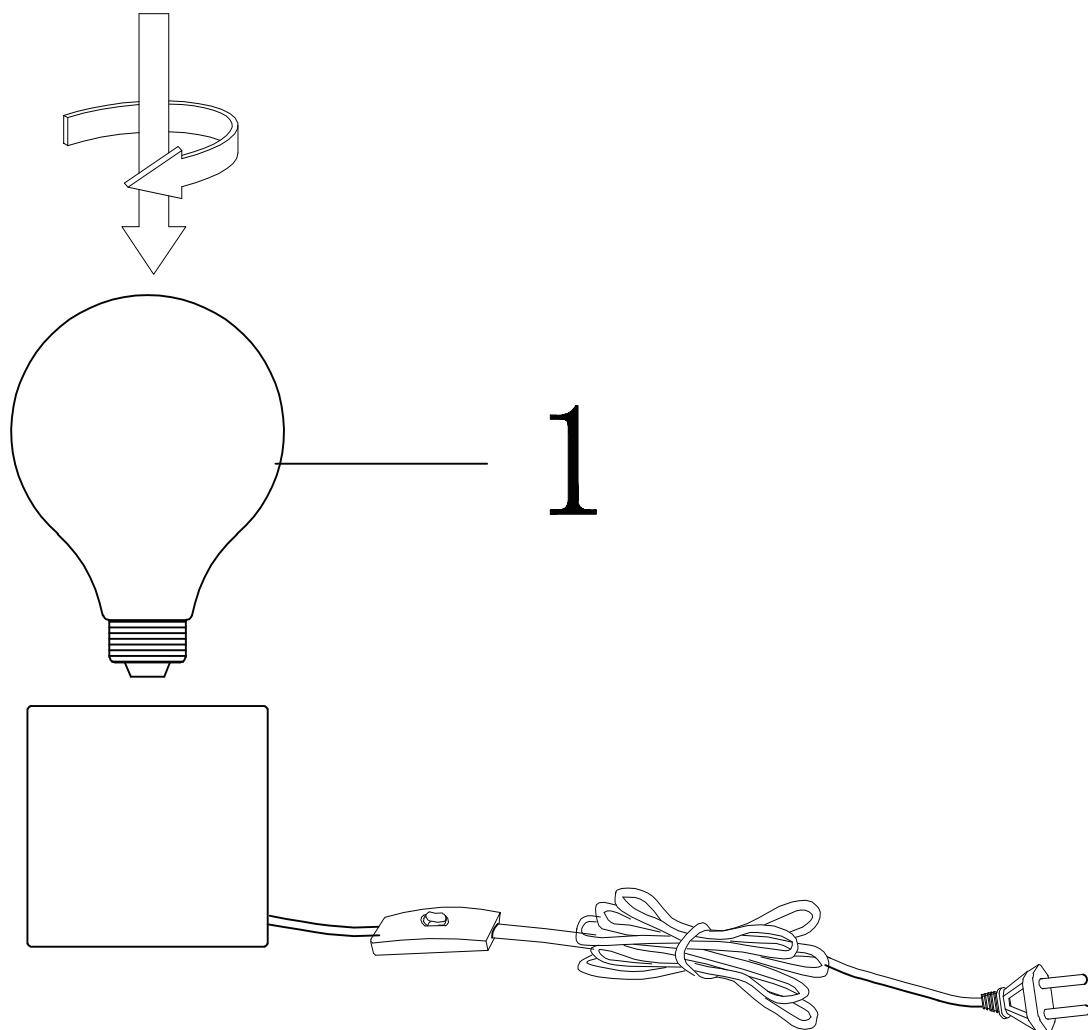

Installation drawing