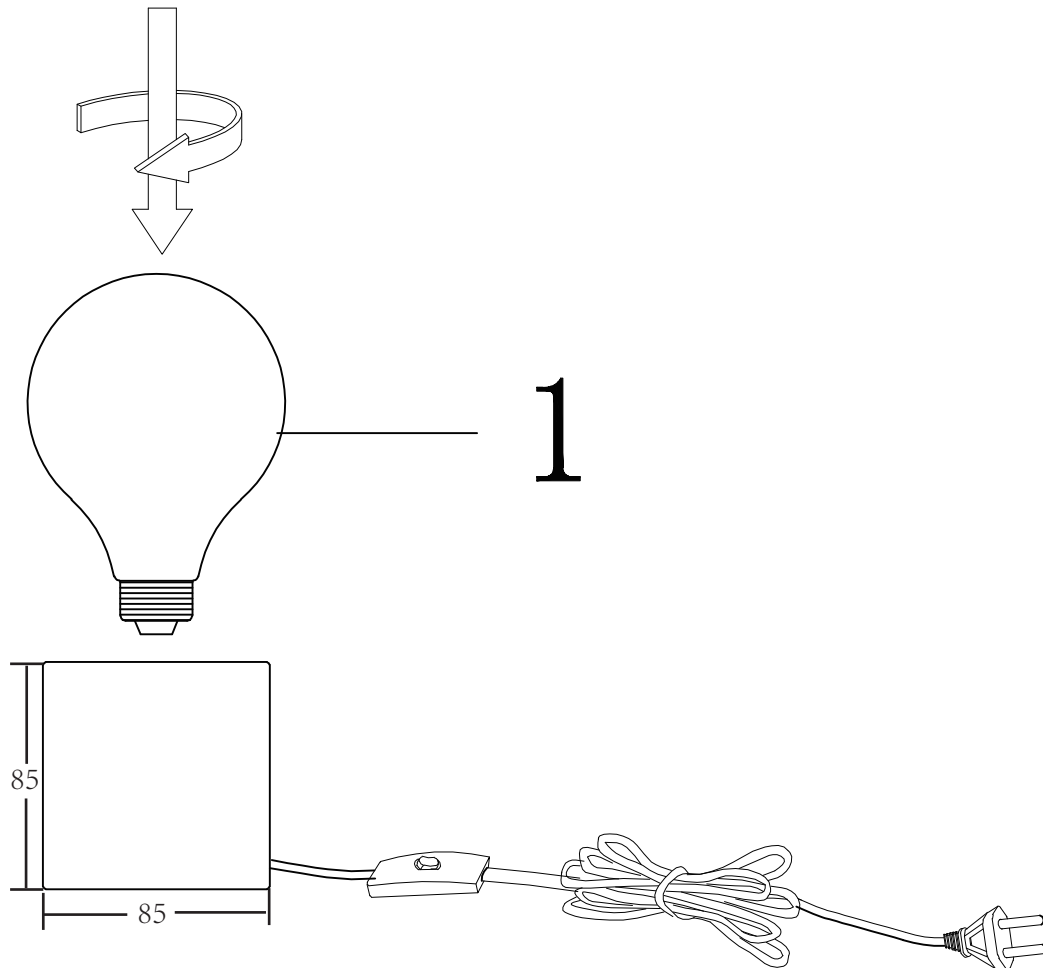

Line drawing of the item

Item number: 20500/05/01, 20500/05/17, 20500/05/11

## Technical details

Materials used:	Metal
Color:	Brass/ Copper/ Chrome
Dimmable and how is fixture dimmable	Yes
Size:	Height: 8.5
	Length: 8.5
	Width: 8.5
	Net weight: 2.4 kgs
Power requirements:	220-240V~50Hz
Bulb type and maximum wattage:	E27 LED 5w
Number of bulbs:	1 x E27
IP degree:	IP20