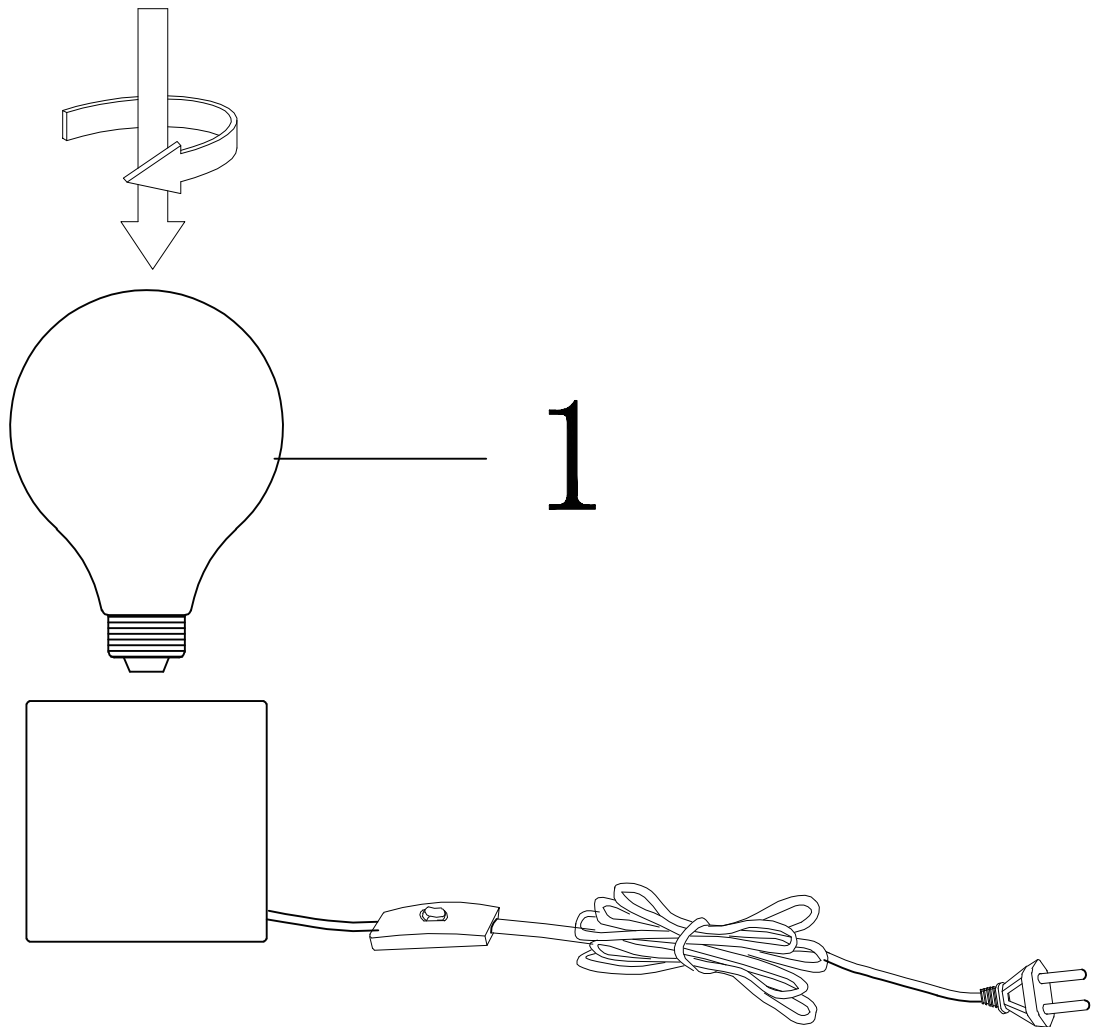

Installation drawing