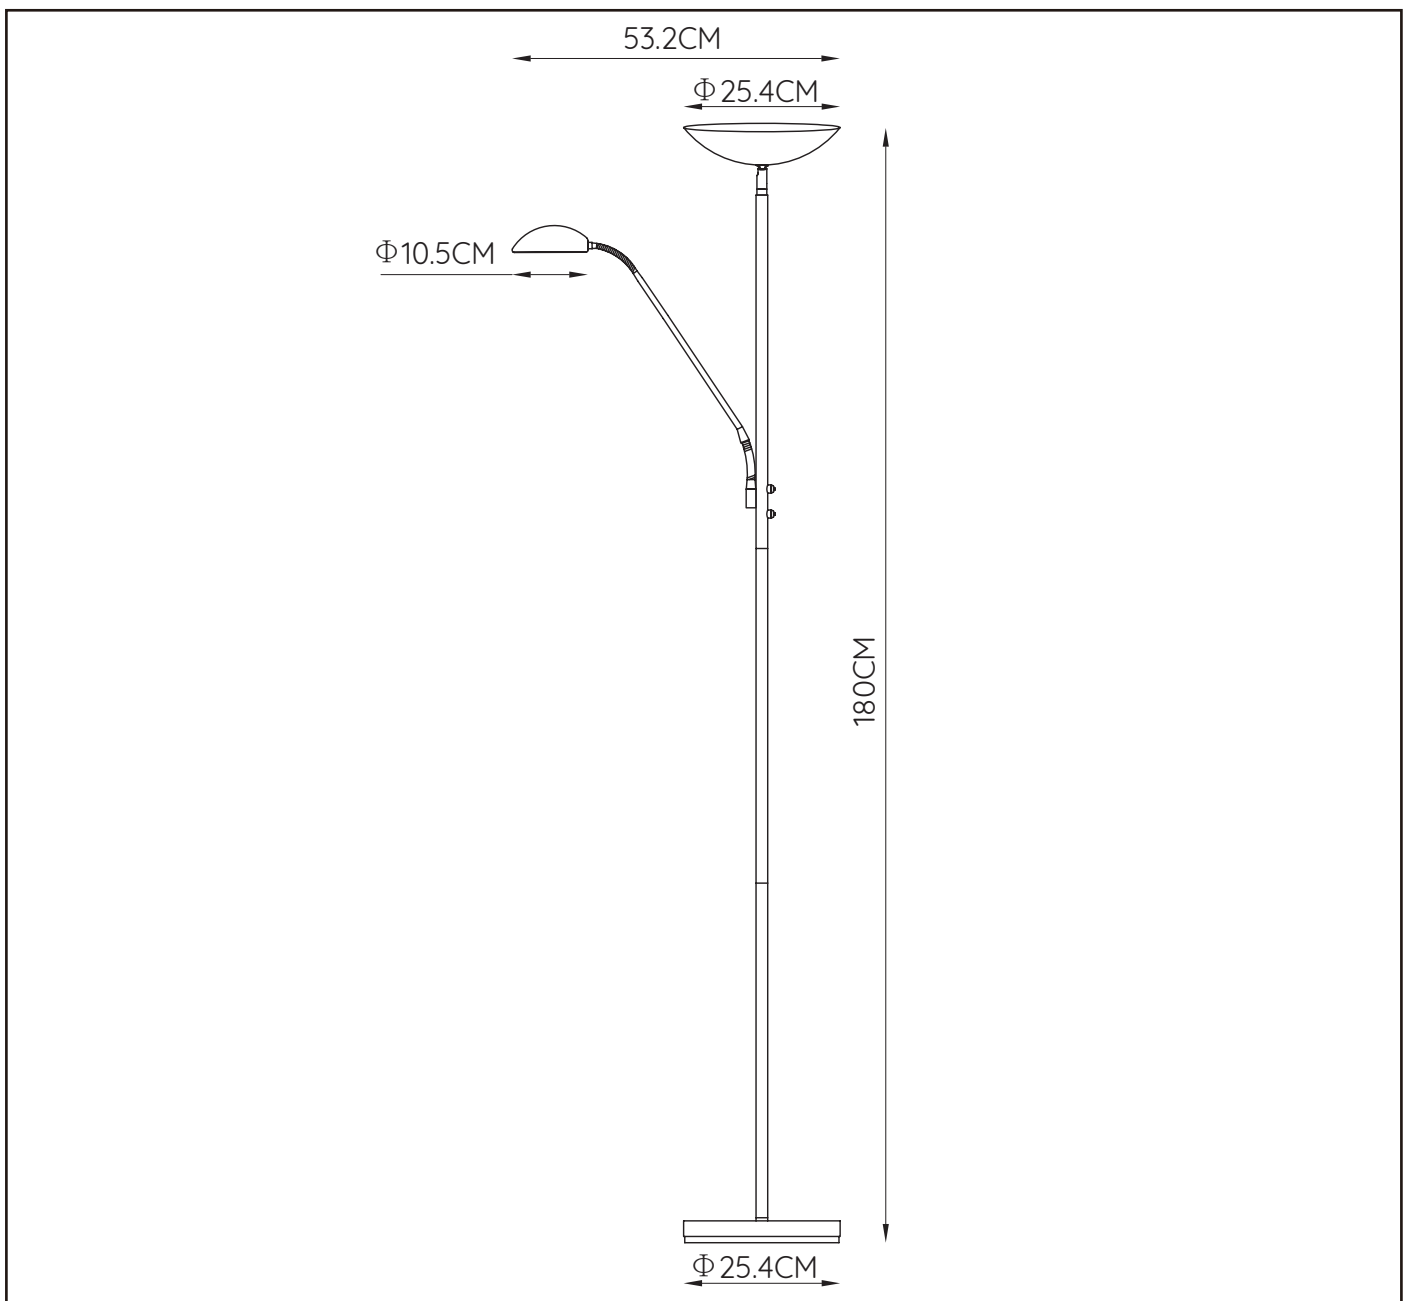

### General

**Dimensions LxWxH** : 25.4cm x 25.4cm x 180cm  
**Height minimum** : -  
**Height maximum** : 180cm  
**Dimensions shade LxWxH** : 25.4 cm x 25.4 cm x 6cm  
**Main material** : Metal  
**Ceiling rose material** : Metal  
**Color** : Satin nickel ,black  
**Style** : Modern  
**Shage** : Circual  
**Weight** : 5.0kg  
**Warranty** : 3 years

### Product specifications

**Dimmable** : Yes  
**Light direction** :Uplight + Readinglight  
**Adjustable in height** : No  
**Directional** : Directional  
**Cable** : Yes, Cable On Product  
**Cable length** : 180cm  
**Control** : Push On/Off & Turn Dimming  
**IP-Class** : 20  
**Electric class** : 3  
**Light source including** : Yes  
**Lamp socket** : SMD LED  
**Light source number** : 54/PCS  
**Power requirements** :  
 DC 24V, 1A (100-240V~50/60 Hz main power)  
**Bulb type & maximum wattage** :  
 SMD LED,  
 20W for uplight & 4W for reading

LUCIDE

TECHNICAL DRAWING & DIMENSIONS

## ZENITH LED

item number : 19791/24/12

EAN code : 5411212193889

item number : 19791/24/30

EAN code : 5411212193896

For more specifications, dimensions please visit

[www.lucide.com](http://www.lucide.com)

L U C I D E