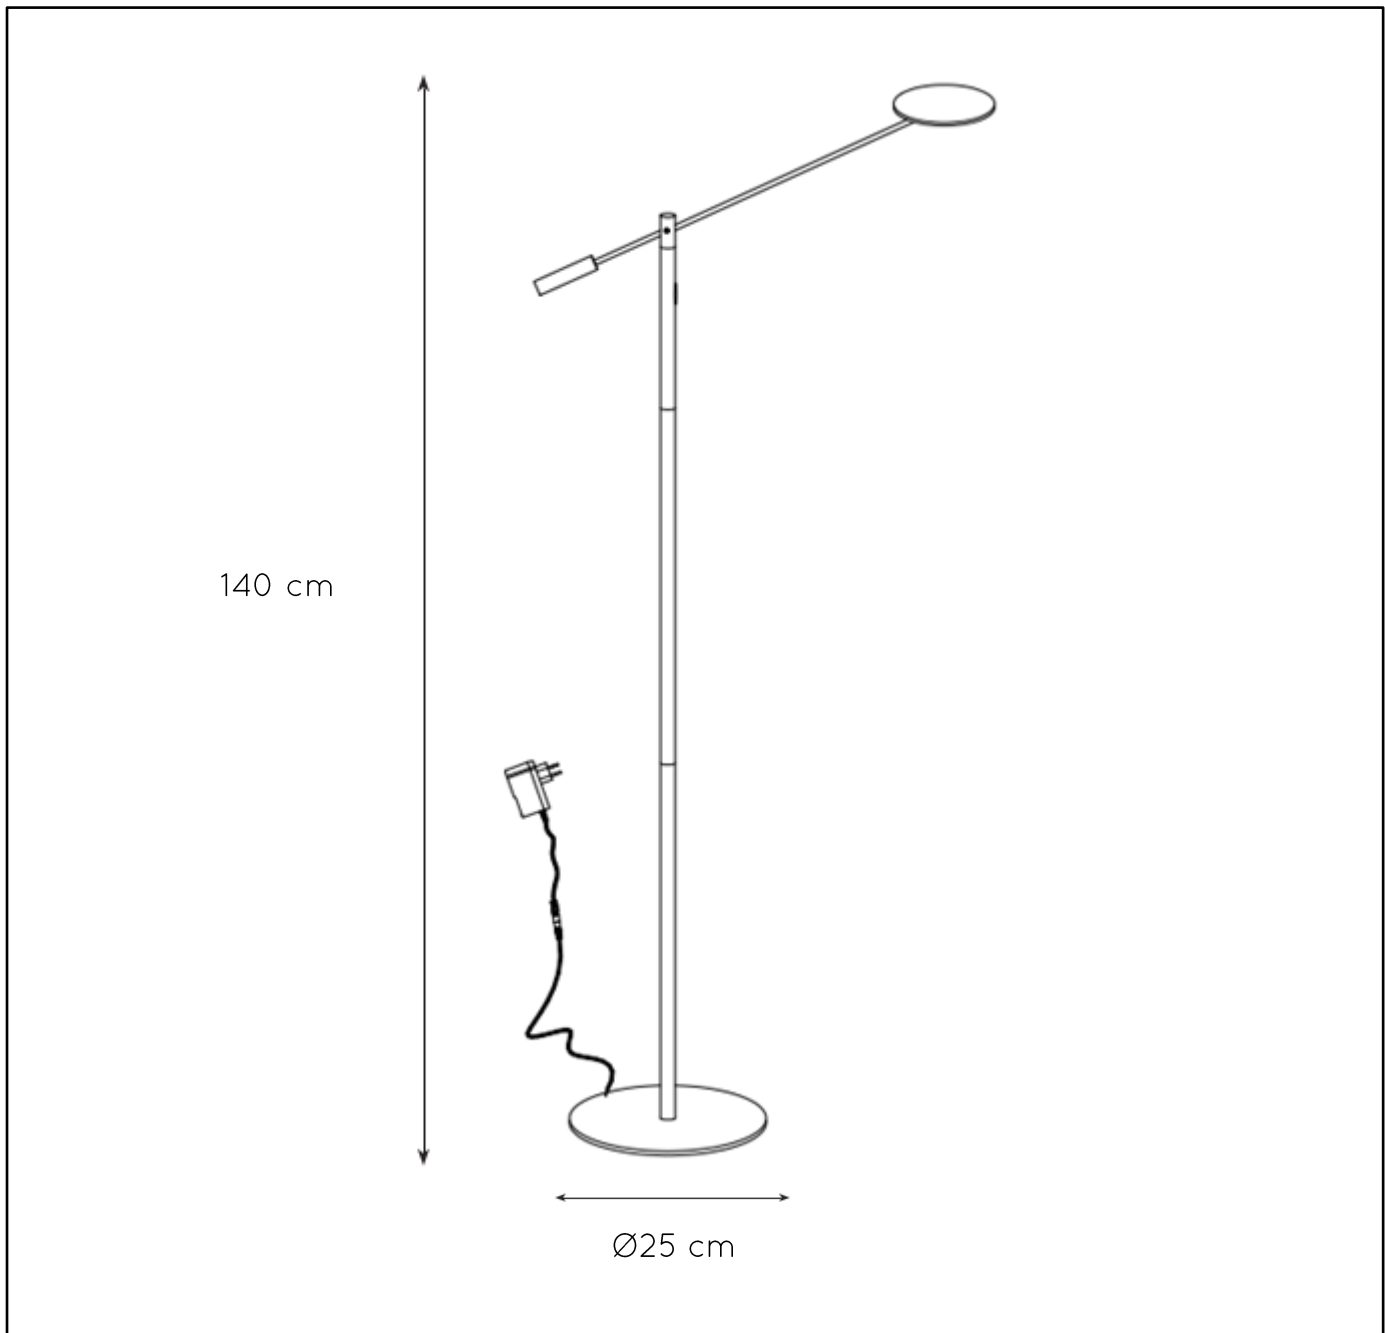

## General

Dimensions LxWxH : Ø25 x 140 cm  
 Height minimum : -  
 Height maximum : -  
 Dimensions shade LxWxH : Ø 13, 5 x 1,5 cm  
 Main material : Metal  
 Ceiling rose material:-  
 Color : Sandy Matt Black/ Satin  
 Nickel  
 Style : Modern  
 Shape : Tube  
 Weight : 2,6 kg  
 Warranty : 3 years

## Product specifications

Dimmable: Yes  
 Light direction: Reading Light  
 Adjustable in height: Adjustable In Height  
 Directional: Directional  
 Cable : Yes, Cable On Product  
 Cable length : 200 cm  
 Sensor : Without Sensor  
 Control : Push Dimmer Control  
 IP-Class : 20  
 Electric class : 3  
 Light source including : Yes  
 Lamp socket : N/A  
 Light source number : 1  
 Power requirements : 100-240V~50-60Hz  
 Bulb type & maximum wattage: LED - max.9W

For more specifications of this product please visit  
[www.lucide.com](http://www.lucide.com)

LUCIDE

TECHNICAL DRAWING & DIMENSIONS

## ANSELMO

item number: 19766/09/30  
EAN code: 5411212193988

item number: 19766/09/12  
EAN code: 5411212193971

For more specifications, dimensions please visit

[www.lucide.com](http://www.lucide.com)

L U C I D E