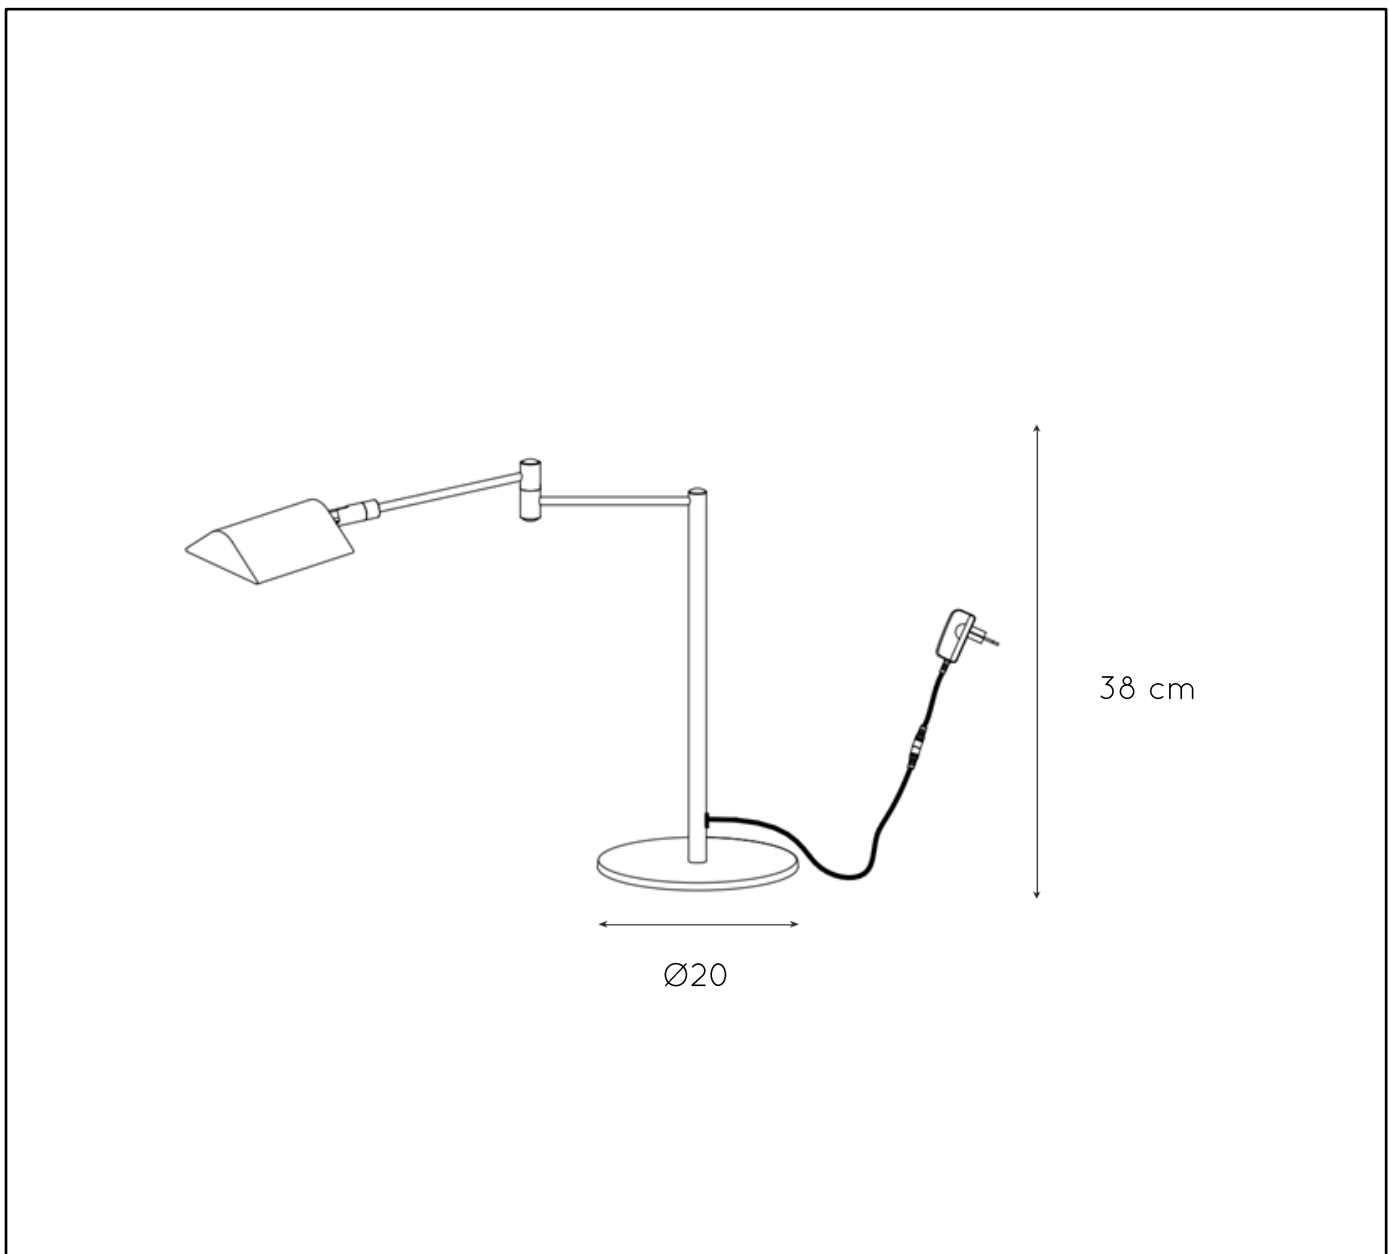

LUCIDE

General

Dimensions LxWxH : Ø20 x 38 cm

Height minimum : -

Height maximum : -

Dimensions shade LxWxH : 10 x 9 x 3 cm

Main material : Metal

Ceiling rose material:-

Color : Sandy Matt Black with Joint In Satin Nickel/
Satin Nickel

Style : Modern

Shape : Tube

Weight : 1,6 kg

Warranty : 3 years

Product specifications

Dimmable: Yes

Light direction: Reading Light

Light source including : Yes

Lamp socket : N/A

Light source number : 1

Power requirements : 100-240V~50-60Hz

Bulb type & maximum wattage: LED - max.9W

For more specifications of this product please visit
www.lucide.com

LUCIDE

TECHNICAL DRAWING & DIMENSIONS

NUVOLA

item number: 19665/09/30
EAN code: 5411212193919

item number: 19665/09/12
EAN code: 5411212193902

For more specifications, dimensions please visit

www.lucide.com