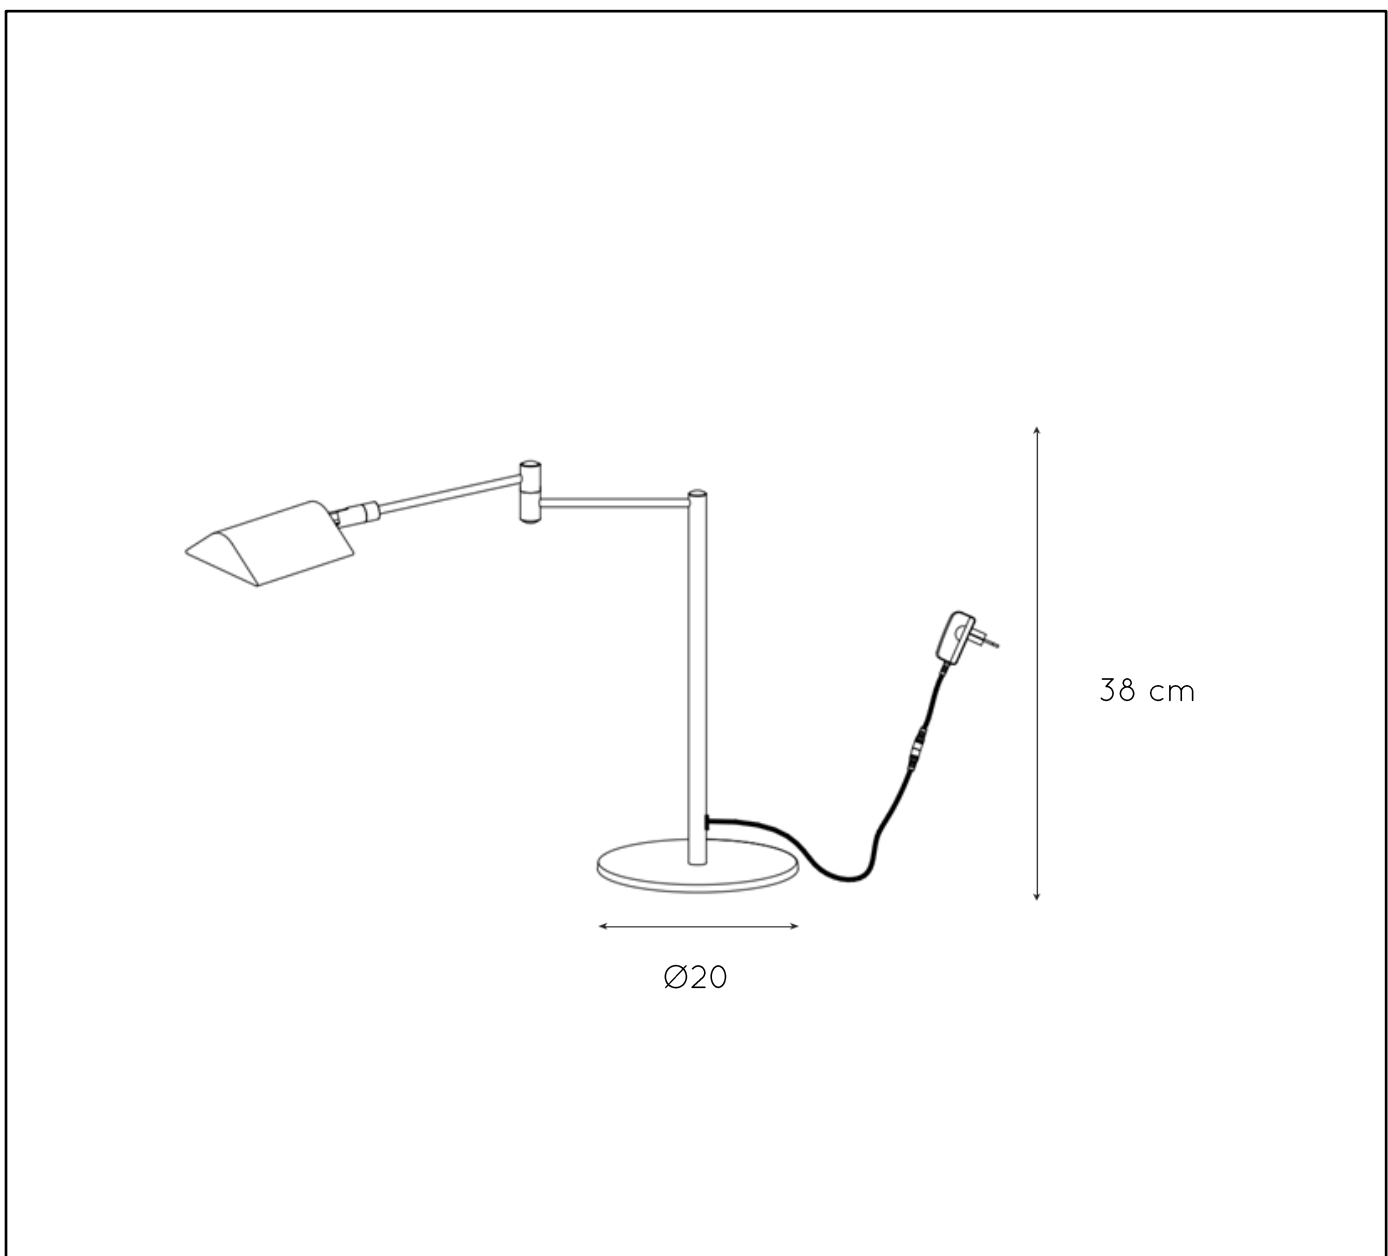

## General

Dimensions LxWxH : Ø20 x 38 cm

Height minimum : -

Height maximum : -

Dimensions shade LxWxH : 10 x 9 x 3 cm

Main material : Metal

Ceiling rose material:-

Color : Sandy Matt Black with Joint In Satin Nickel/  
Satin Nickel

Style : Modern

Shape : Tube

Weight : 1,6 kg

Warranty : 3 years

## Product specifications

Dimmable: Yes

Light direction: Reading Light

Adjustable in height: Not Adjustable In Height

Directional: Directional

Cable : Yes, Cable On Product

Cable length : 200 cm

Sensor : Without Sensor

# NUVOLA

item number: 19665/09/30  
EAN code: 5411212193919

item number: 19665/09/12  
EAN code: 5411212193902

For more specifications, dimensions please visit

[www.lucide.com](http://www.lucide.com)

LUCIDE