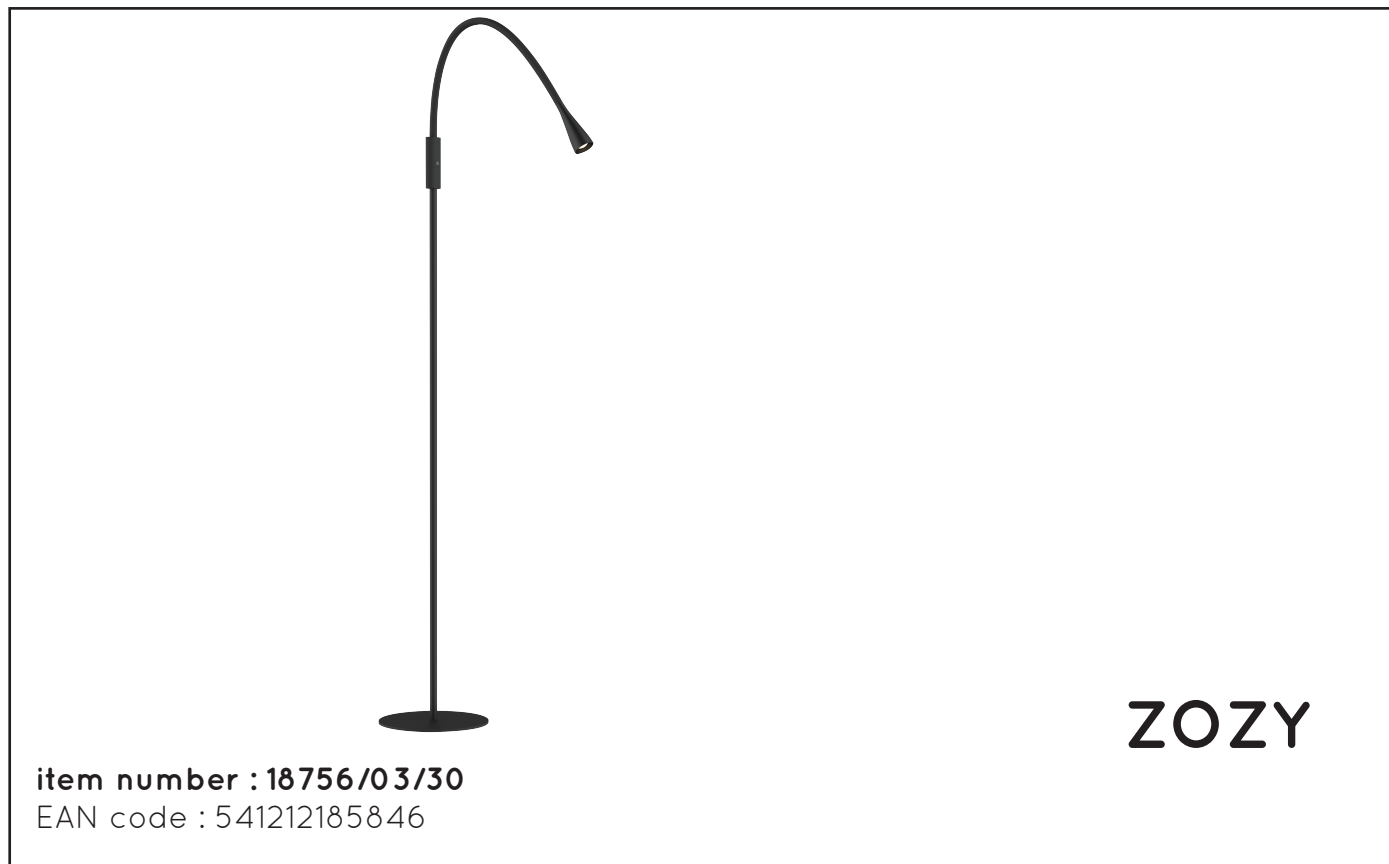

## General

**Dimensions LxWxH** : 22 cm x 22 cm x 145 cm  
**Height minimum** : -  
**Height maximum** : 145 cm  
**Dimensions shade LxWxH** : 4 cm x 4 cm x 12.5 cm  
**Main material** : Plastic, Metal  
**Ceiling rose material** : Plastic, Metal  
**Color** : Black  
**Style** : Modern  
**Shape** : Long  
**Weight** : 2.1 kg  
**Warranty** : 3 years

## Product specifications

**Dimmable** : Touch dimmable in three steps  
**Light direction** : Around (Diffuse)  
**Adjustable in height** : Adjustable In Height (Before Installation)  
**Directional** : Not Directional  
**Cable** : Yes, Cable On Driver  
**Cable length** : 180 cm  
**Sensor** : Without Sensor  
**Control** : Light Switch Control  
**IP-Class** : 20  
**Electric class** : 3  
**Light source including** : Yes  
**Light source number** : 1  
**Power requirements** : DC 12V 0.5A (220-240V~50Hz main input)  
**Bulb type & maximum wattage** : 0.5W LED (3W in total)