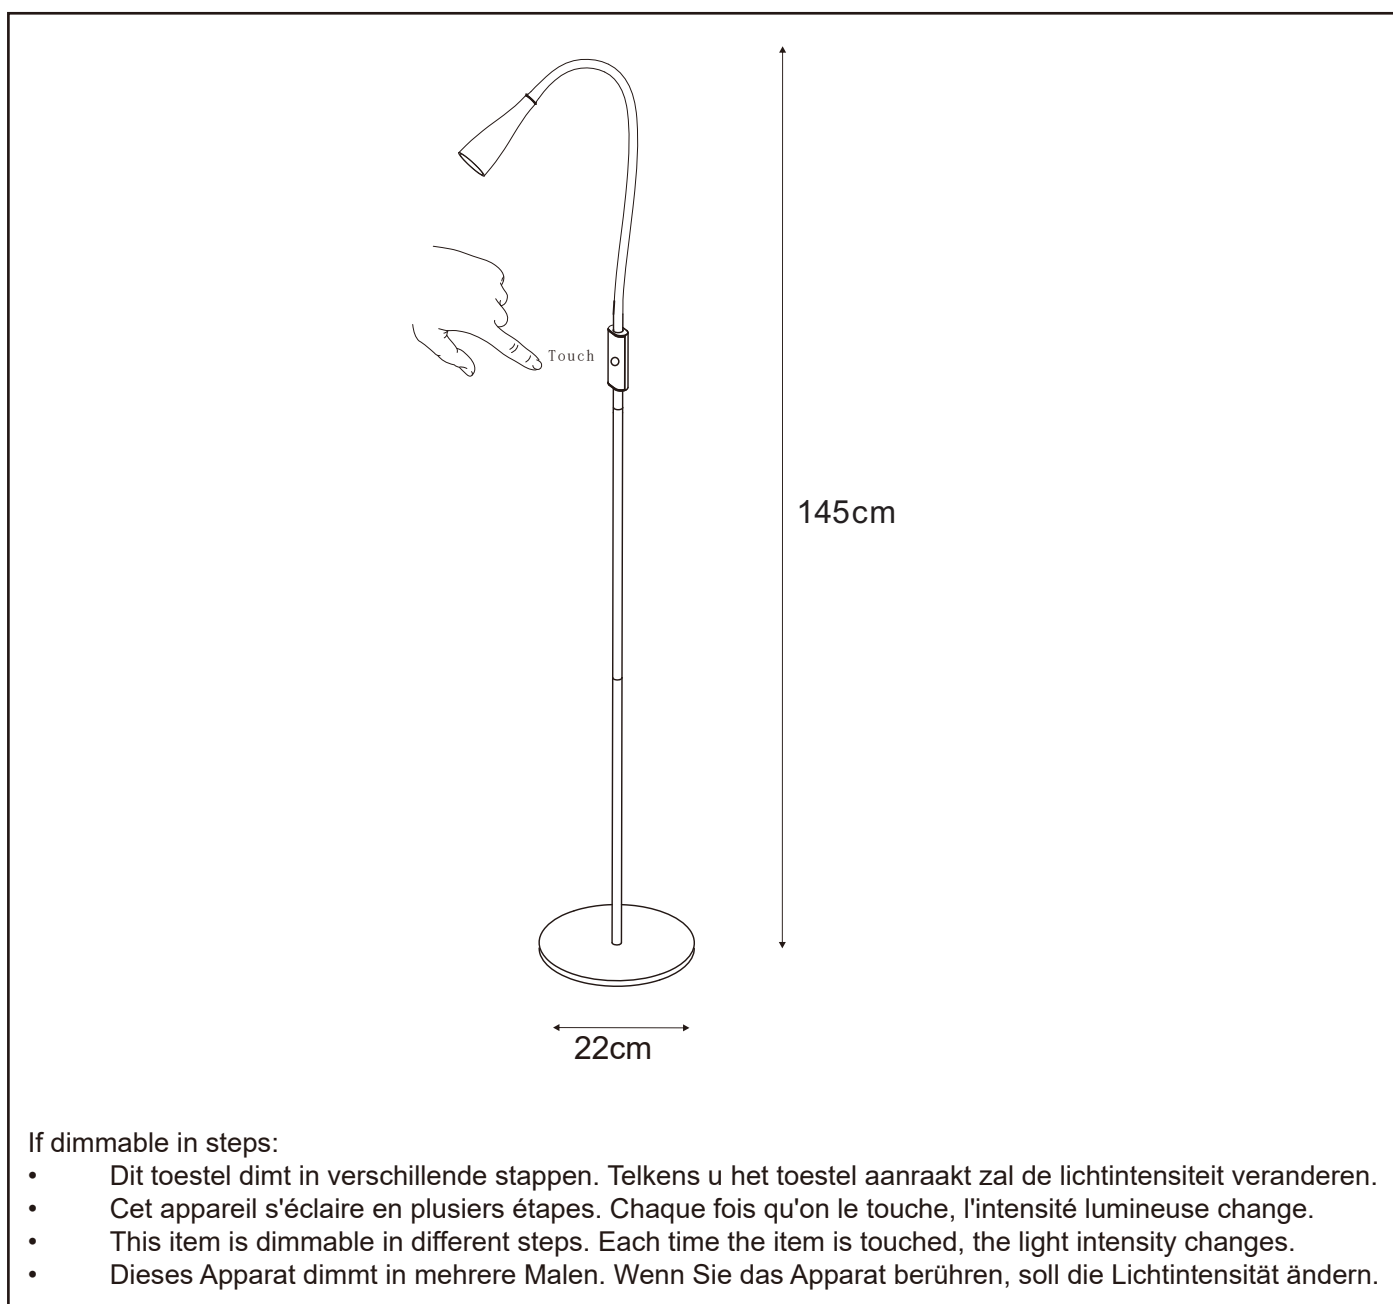

## General

**Dimensions LxWxH** : 22 cm x 22 cm x 145 cm  
**Height minimum** : -  
**Height maximum** : 145 cm  
**Dimensions shade LxWxH** : 4 cm x 4 cm x 12.5 cm  
**Main material** : Plastic, Metal  
**Ceiling rose material** : Plastic, Metal  
**Color** : Black  
**Style** : Modern  
**Shape** : Long  
**Weight** : 2.1 kg  
**Warranty** : 3 years

## Product specifications

**Dimmable** : Touch dimmable in three steps  
**Light direction** : Around (Diffuse)  
**Adjustable in height** : Adjustable In Height (Before Installation)  
**Directional** : Not Directional  
**Cable** : Yes, Cable On Driver  
**Cable length** : 180 cm  
**Sensor** : Without Sensor  
**Control** : Light Switch Control  
**IP-Class** : 20  
**Electric class** : 3  
**Light source including** : Yes  
**Light source number** : 1  
**Power requirements** : DC 12V 0.5A (220-240V~50Hz main input)  
**Bulb type & maximum wattage** : 0.5W LED (3W in total)

For more specifications of this product please visit

[www.lucide.com](http://www.lucide.com)

LUCIDE

TECHNICAL DRAWING &amp; DIMENSIONS

## ZOZY

Item number : 18756/03/30

EAN code : 541212185846

For more specifications, dimensions please visit

[www.lucide.com](http://www.lucide.com)