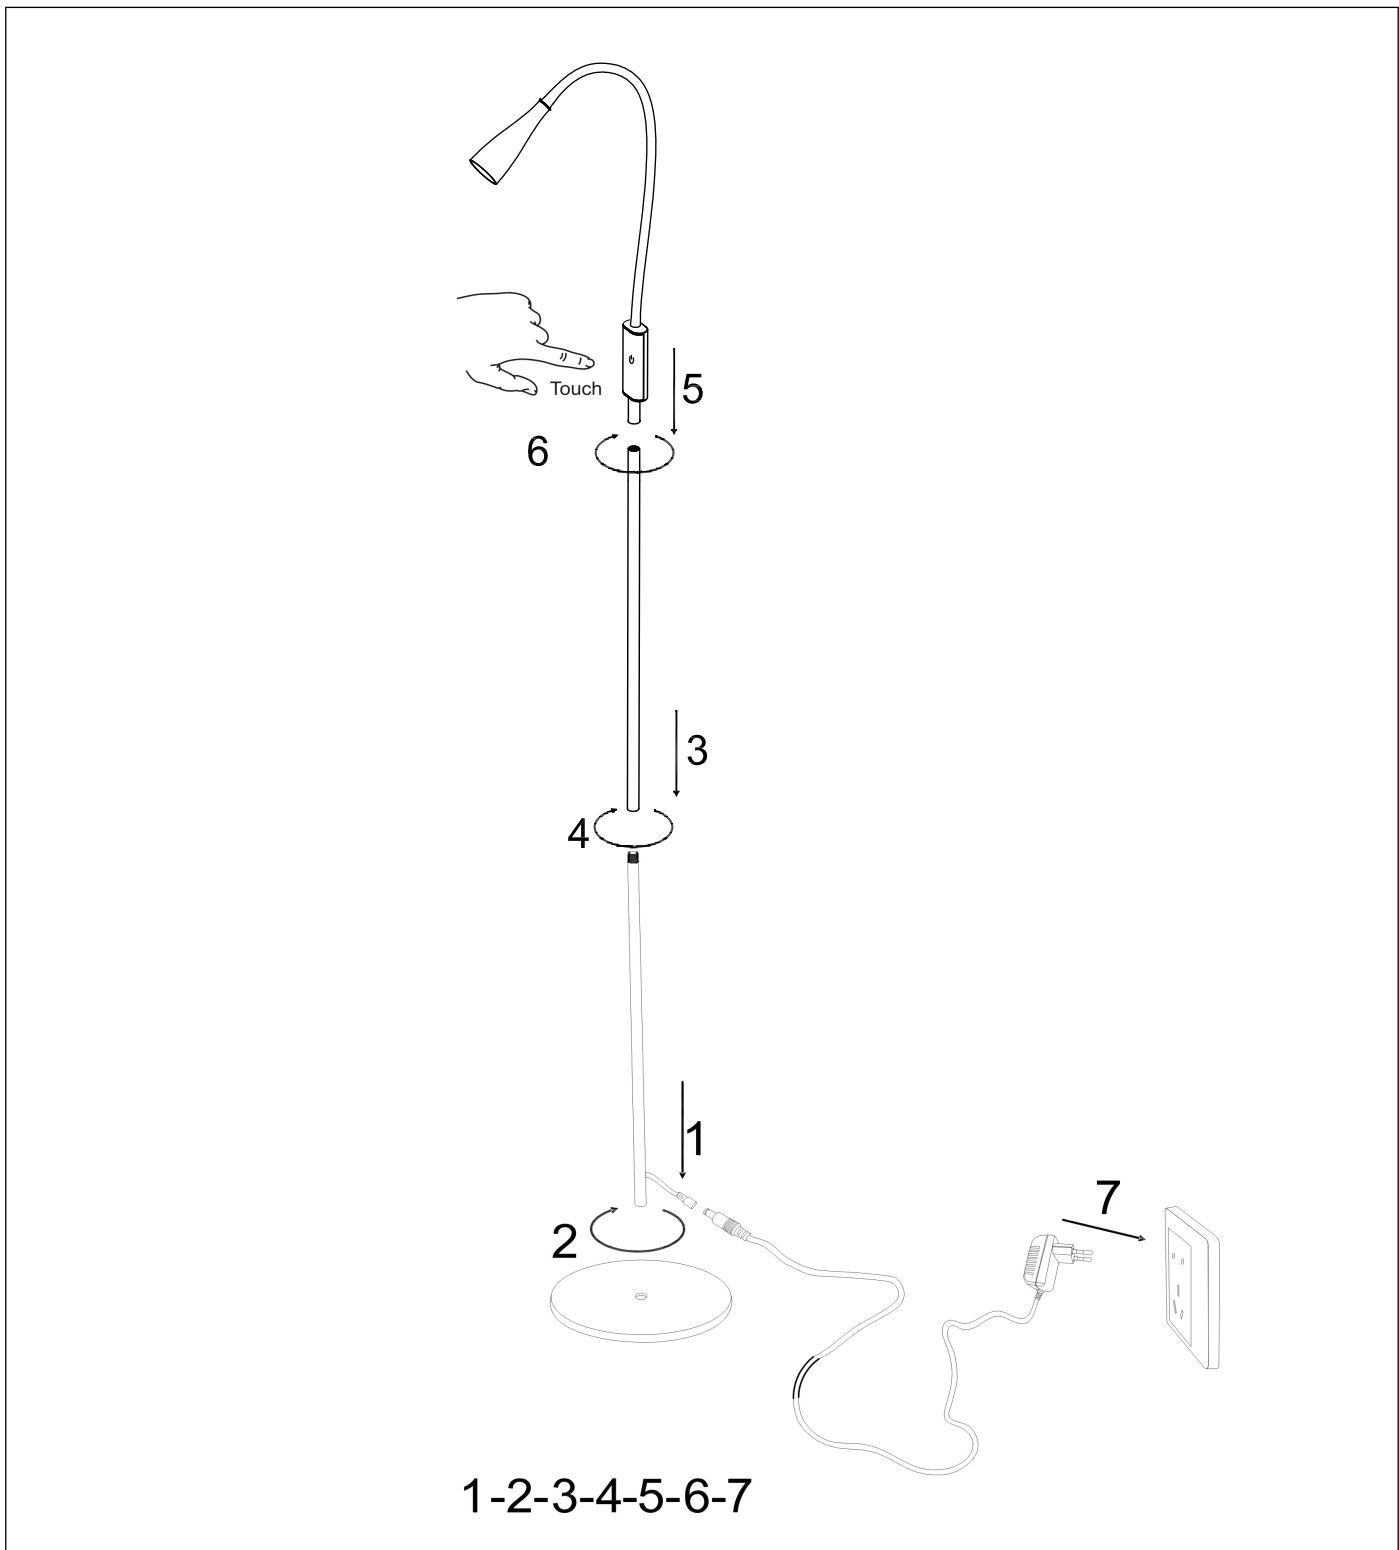

LUCIDE

INSTALLATION DRAWING SPECIFICATIONS

Dit product bevat een lichtbron van energie-efficiëntieklasse F
Ce produit contient une source lumineuse de classe énergétique F
This product contains a light source of energy efficiency class F
Dieses Produkt enthält eine Lichtquelle der Energieeffizienzklasse F
Ten produkt zawiera ród o wiat a o klasie efektywno ci energetycznej F