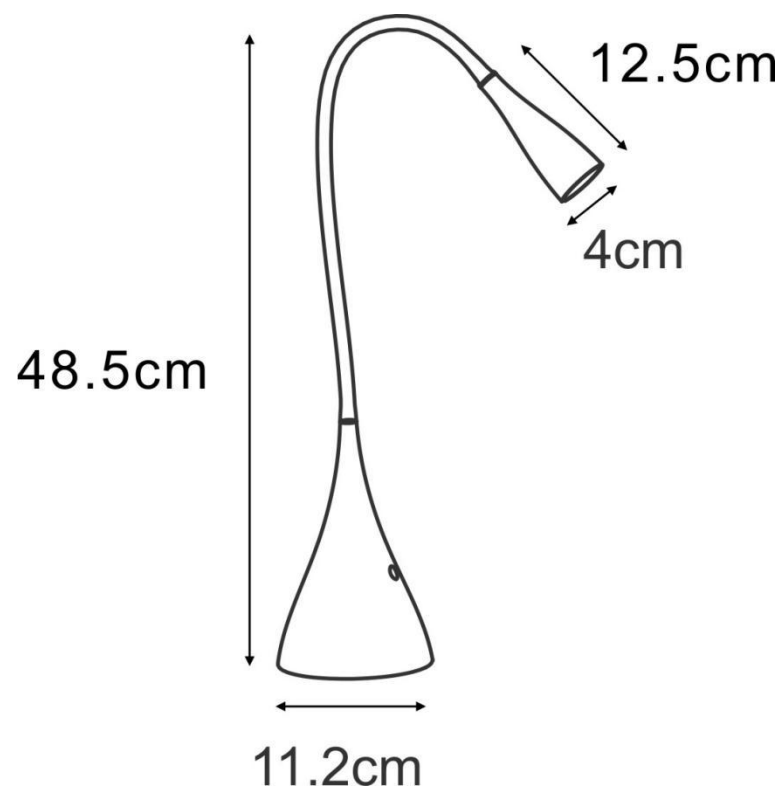

LUCIDE

ZOZY

item number : 18656/03/30

EAN code : 5411212185822

General

Dimensions LxWxH : 11.2 cm x 11.2 cm x 48.5 cm
Height minimum : -
Height maximum : 48.5 cm
Dimensions shade LxWxH : 4 cm x 4 cm x 12.5 cm
Main material : Plastic
Ceiling rose material : Plastic
Color : black and white
Style : Modern
Shape : Long
Weight : 1,26 kg
Warranty : 3 years

Product specifications

Dimmable : Touch dimmable in three steps
Light direction : Around (Diffuse)
Adjustable in height : Adjustable In Height (Before Installation)
Directional : Not Directional
Cable : Yes, Cable On Driver
Cable length : 180 cm
Sensor : Without Sensor
Control : Light Switch Control
IP-Class : 20
Electric class : 3
Light source including : Yes
Light source number : 1
Power requirements : DC 11V 0.3A (220-240V~50Hz main input)
Bulb type & maximum wattage : 0.5W LED (3W in total)

For more specifications, dimensions please visit

www.lucide.com

L U C I D E

TECHNICAL DRAWING & DIMENSIONS

ZOZY

Item number : 18656/03/30

EAN code : 5411212185822

If dimmable in steps: