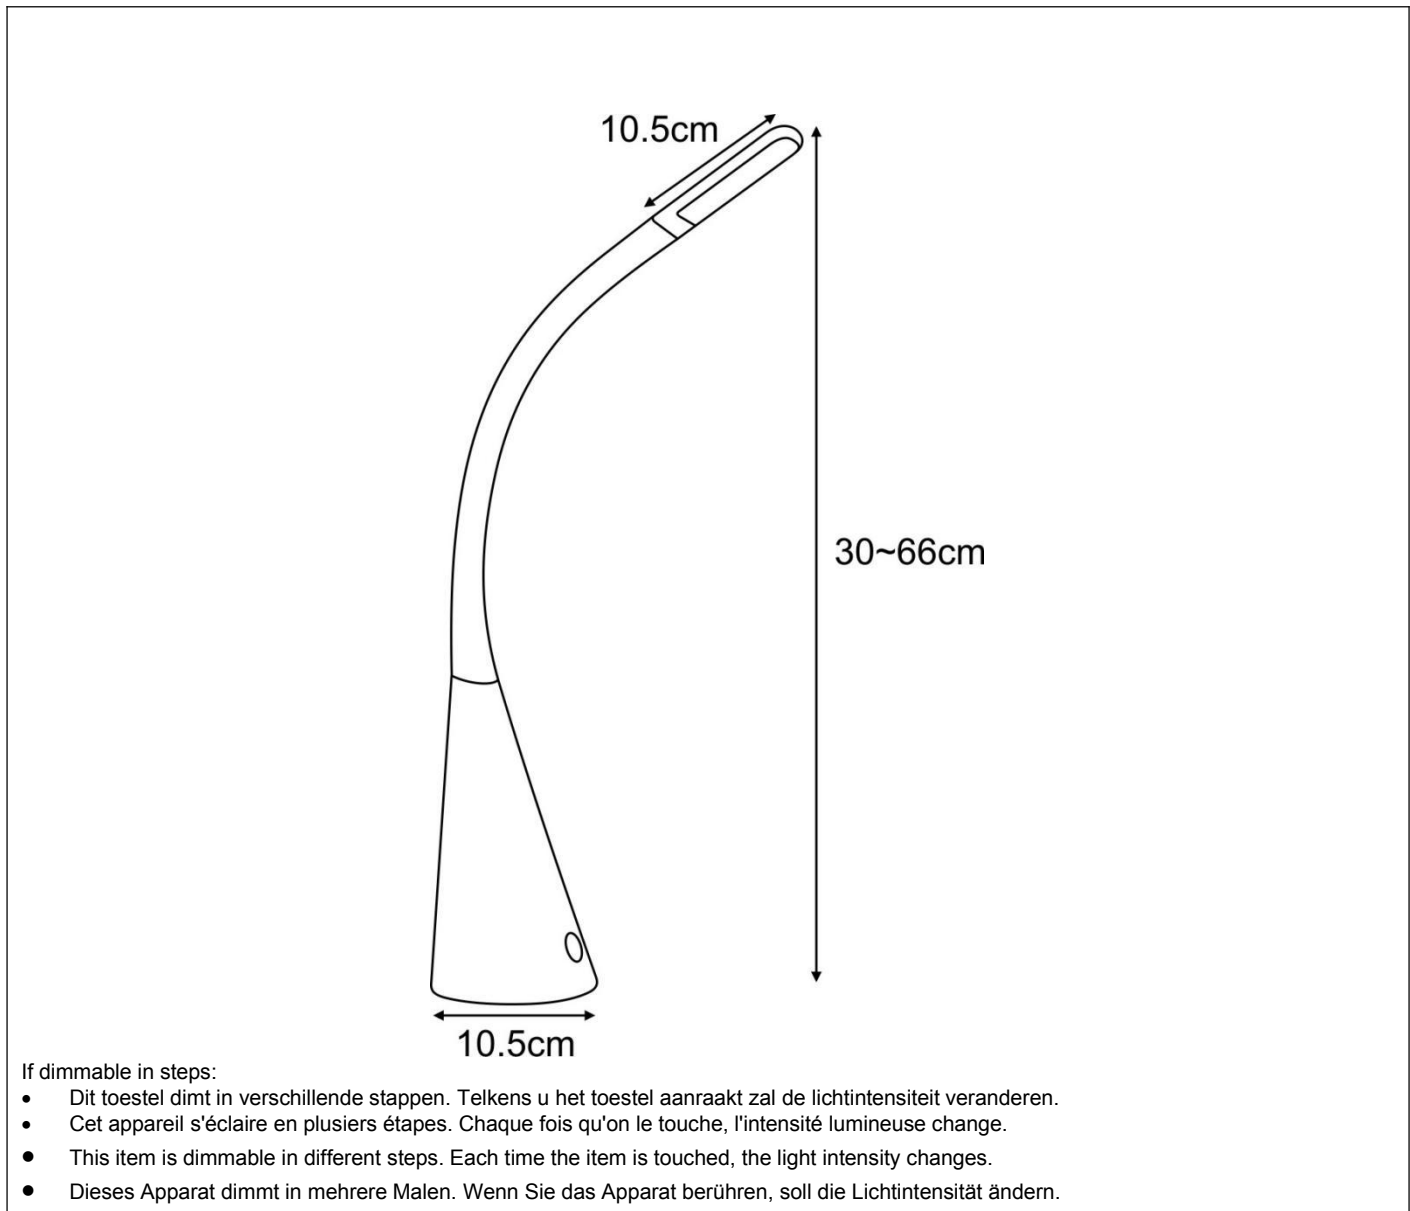

LUCIDE

General

Dimensions LxWxH : 10.5 cm x 10.5 cm x 66 cm

Height minimum : 30cm

Height maximum : 66 cm

Dimensions shade L : 10.5 cm

Main material : Plastic

Ceiling rose material : Plastic

Adjustable in height : Adjustable In Height
(Before Installation)

Directional : Not Directional

Cable : Yes, Cable On Driver

Cable length : 180 cm

Sensor : Without Sensor

Control : Light Switch Control

IP-Class : 20

www.lucide.com

LUCIDE

TECHNICAL DRAWING & DIMENSIONS

ZOZY

Item number : 18655/04/02,18655/04/30,18655/04/36

EAN code : 5411212185655, 5411212185648, 5411212185662

For more specifications, dimensions please visit
www.lucide.com