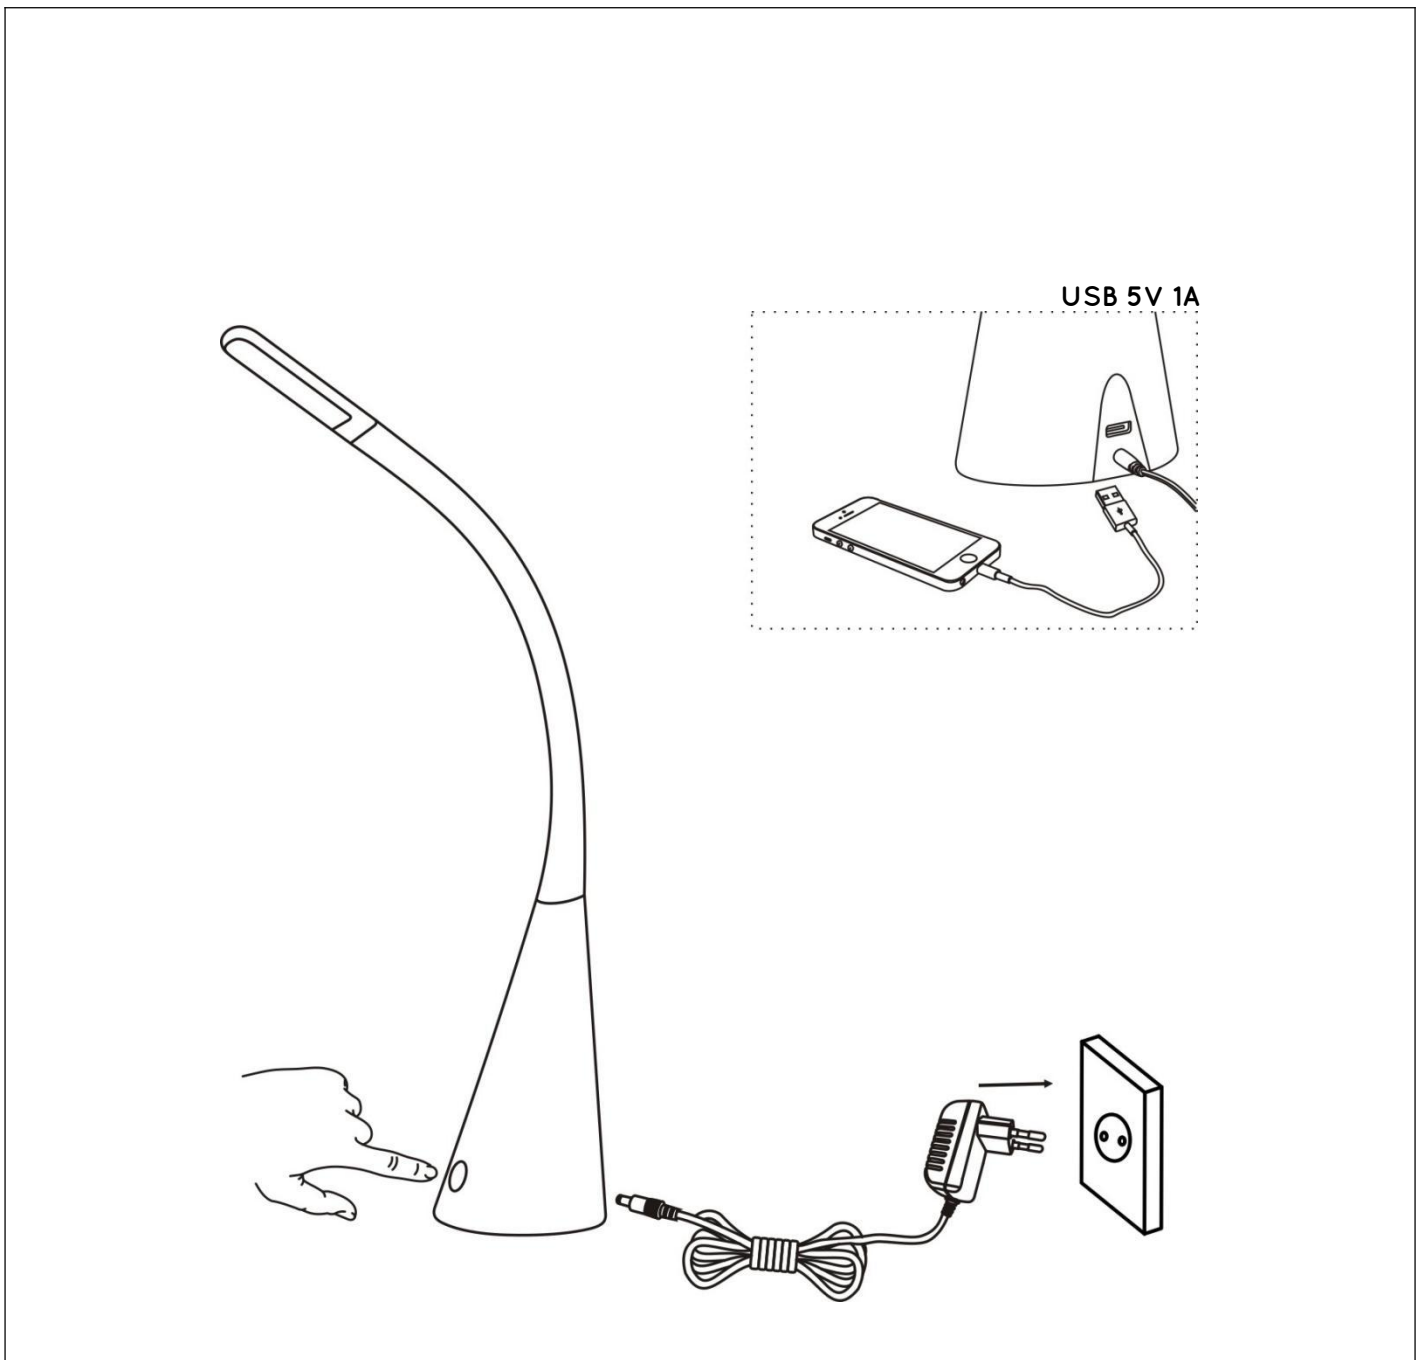

L U C I D E

INSTALLATION DRAWING SPECIFICATIONS

Dit product bevat een lichtbron van energie-efficiëntieklasse F
Ce produit contient une source lumineuse de classe énergétique F
This product contains a light source of energy efficiency class F
Dieses Produkt enthält eine Lichtquelle der Energieeffizienzklasse F
Ten produkt zawiera źródło światła o klasie efektywności energetycznej F