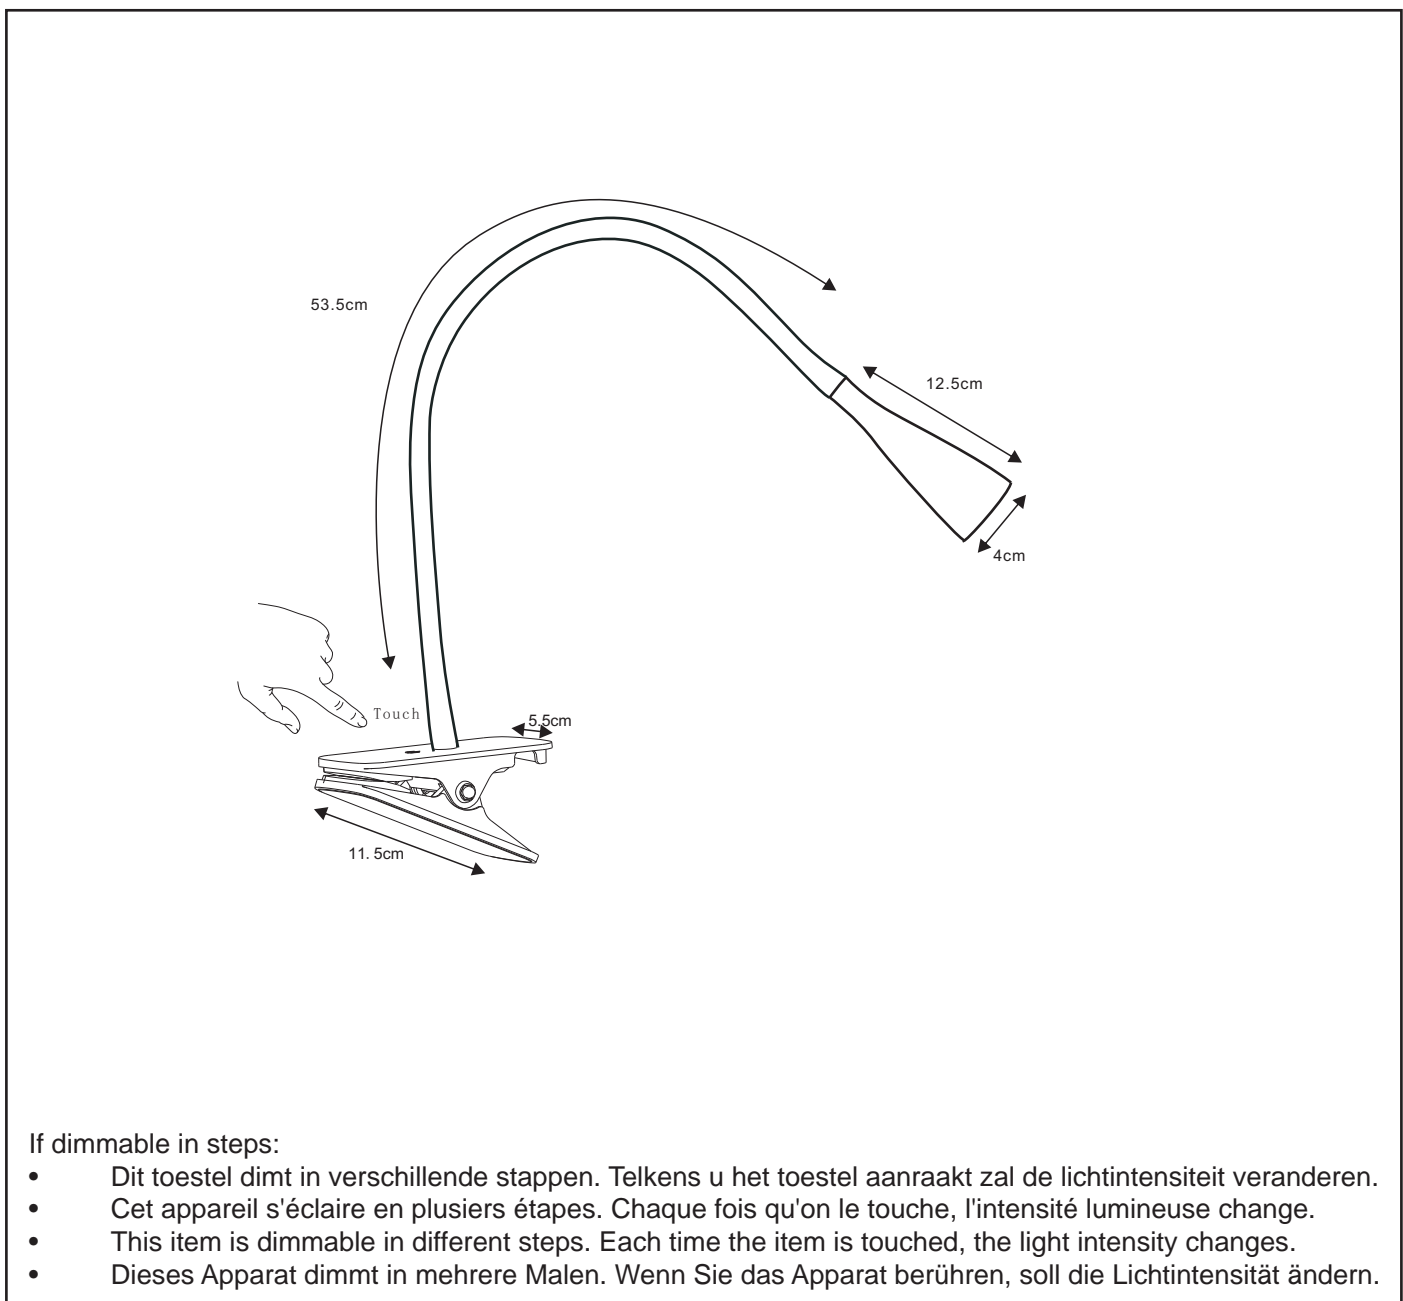

LUCIDE

TECHNICAL DRAWING & DIMENSIONS

ZOZY

Item number : 18256/03/30

EAN code : 5411212185839

For more specifications, dimensions please visit

www.lucide.com