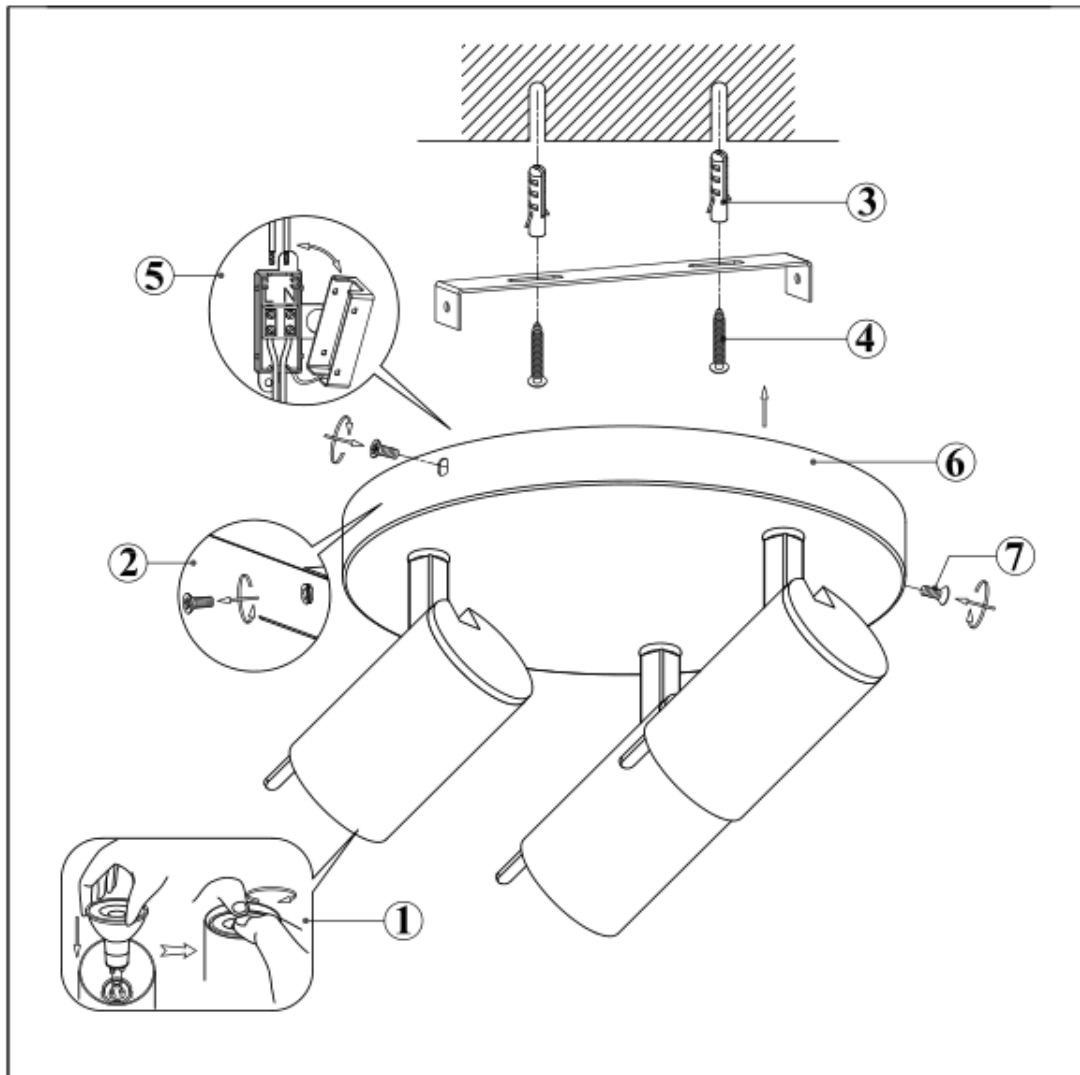

LUCIDE

INSTALLATION DRAWING SPECIFICATIONS

Dit product bevat een lichtbron van energie-efficiëntieklasse A+

Ce produit contient une source lumineuse de classe énergétique A+

This product contains a light source of energy efficiency class A+

Dieses Produkt enthält eine Lichtquelle der Energieeffizienzklasse A+

Ten produkt zawiera ród o wiat a o klasie efektywno ci energetycznej A+