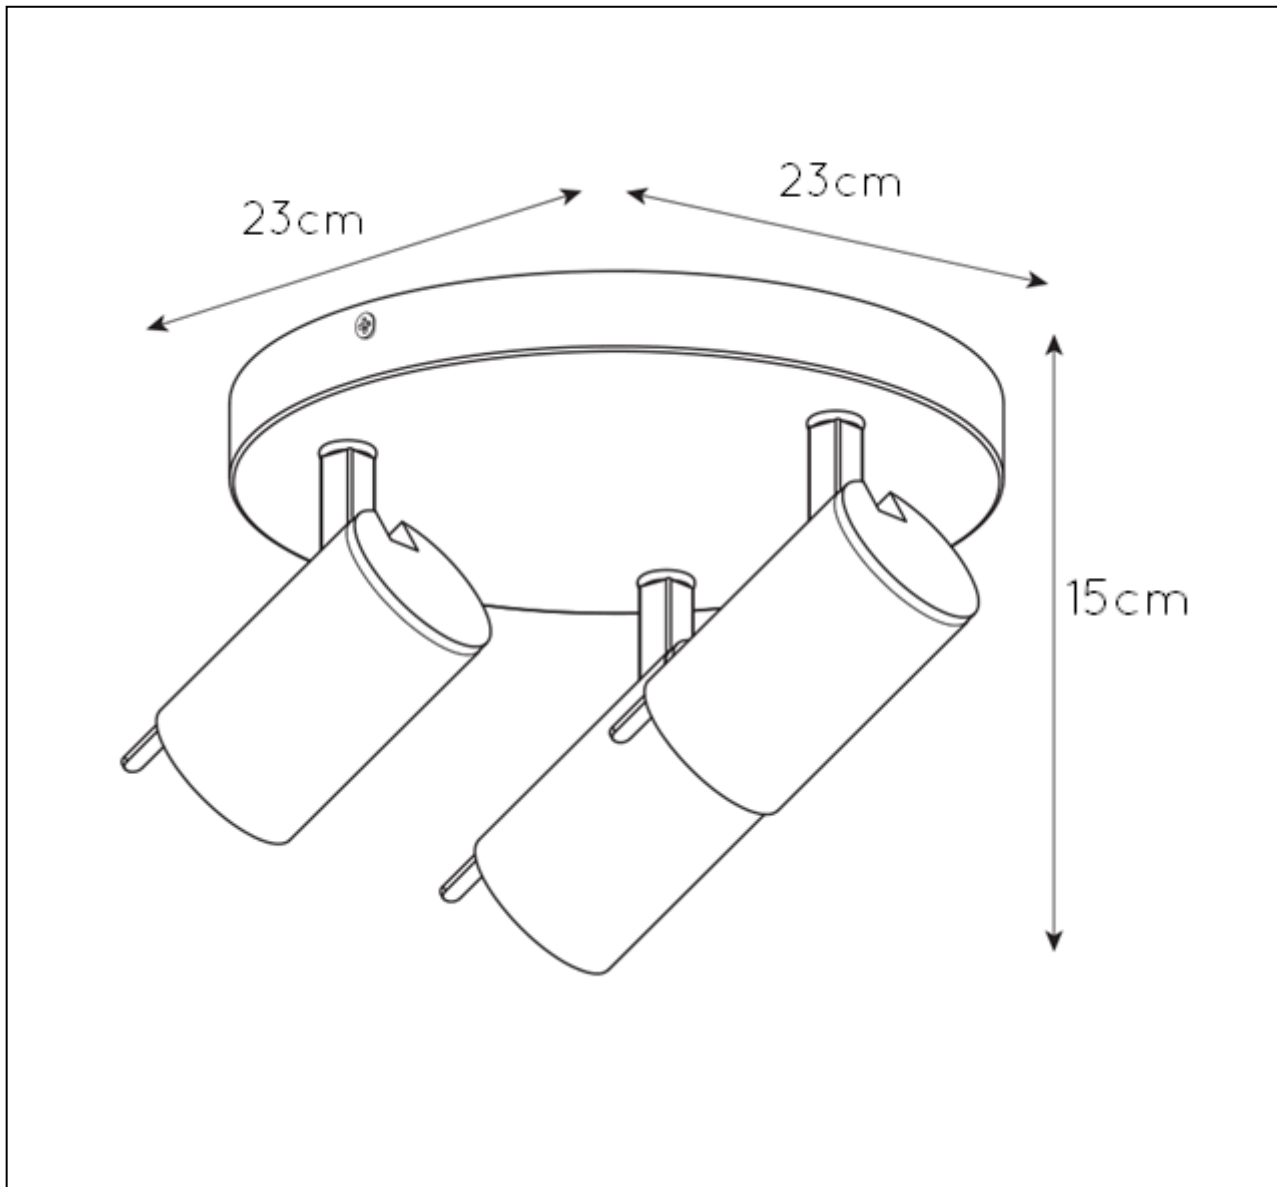

### General

Dimensions LxWxH : 23 cm x 23 cm x 15 cm  
Height minimum : 11.5cm  
Height maximum : 15cm  
Dimensions shade LxWxH : 5.3 cm x 5.3cm x 8.9cm  
Main material : Metal  
Ceiling rose material : Metal  
Color : Matt black + satin brass  
painted  
Style : Modern  
Shape : -  
Weight : 1.14 kg  
Warranty : 2 years

### Product specifications

Dimmable : Yes  
Light direction : Around (Diffuse)  
Adjustable in height : Not Adjustable In  
Height (Before Installation)  
Directional : Directional  
Cable : No Cable On Product  
Cable length : -  
Sensor : Without Sensor  
Control : No  
IP-Class : 20  
Electric class : 2  
Light source including: Yes  
Lamp socket : GU10  
Light source number : 3  
Power requirements : 220-240V~50Hz  
Bulb type & maximum wattage : GU10- max. 5W

For more specifications of this product please visit

[www.lucide.com](http://www.lucide.com)

LUCIDE

TECHNICAL DRAWING & DIMENSIONS

## GRONY

Item number : 17998/15/30

EAN code : 5411212176912

For more specifications, dimensions please visit

[www.lucide.com](http://www.lucide.com)