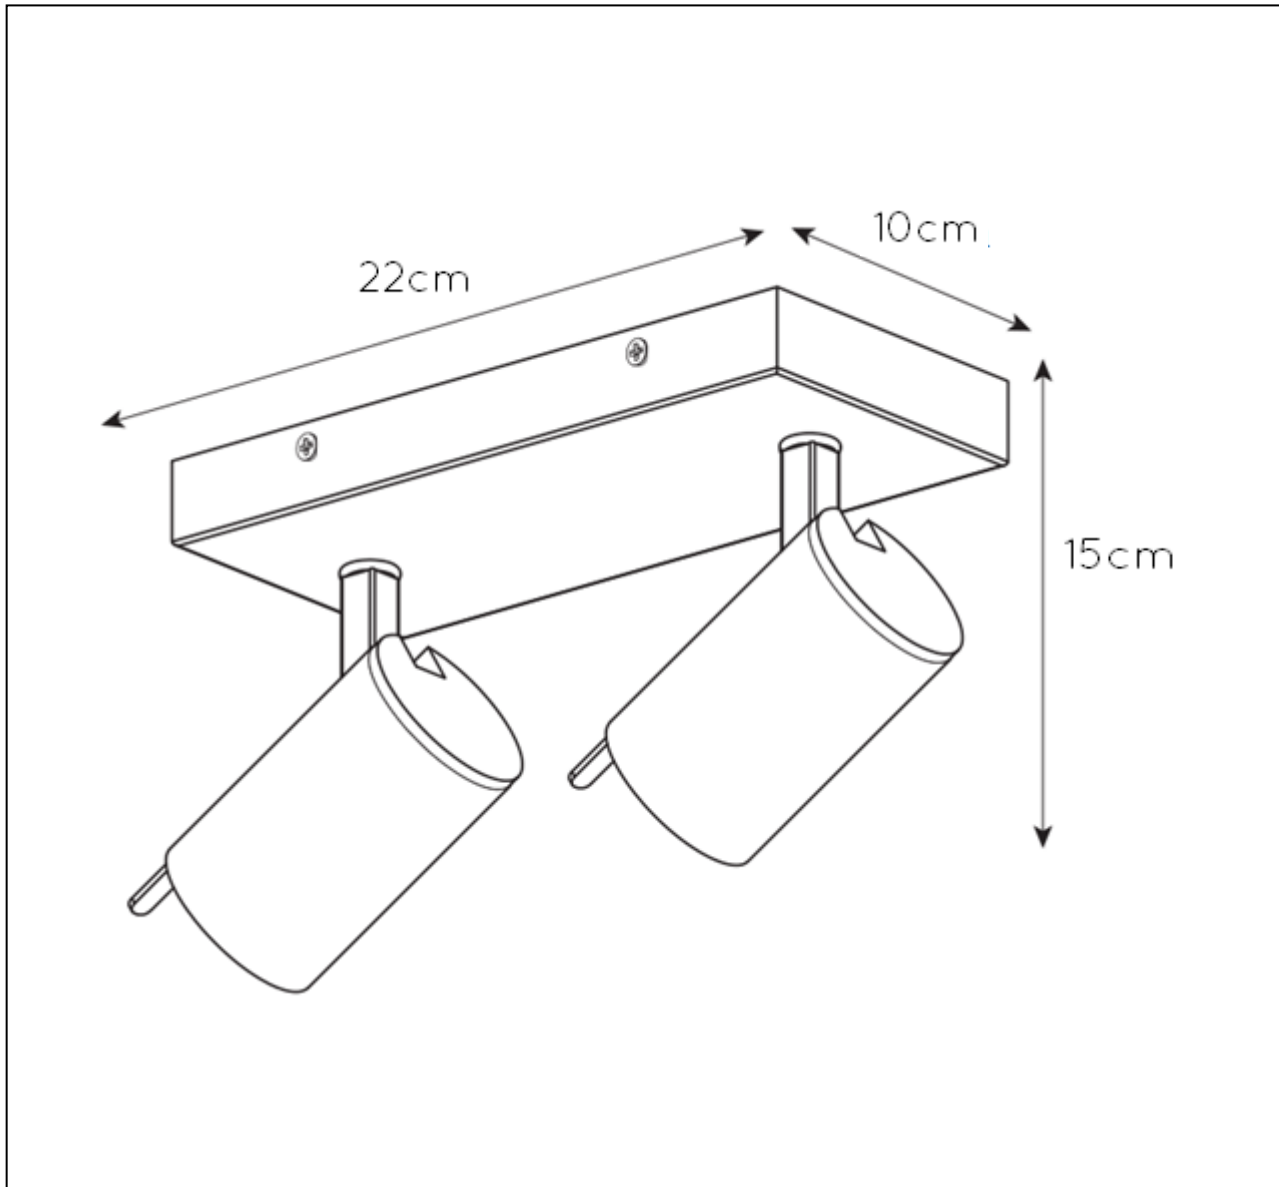

LUCIDE

GENERAL SPECIFICATIONS

RECOMMENDED LUCIDE
LIGHT SOURCE

49009/05/30

Light source dimmable : Yes,dim to warm
Light source incl. : Yes

General

Dimensions LxWxH : 22 cm x 10 cm x 15 cm
Height minimum : 11.5cm
Height maximum : 15cm
Dimensions shade LxWxH : 5.3 cm x5.3cm x8.9cm
Main material : Metal
Ceiling rose material : Metal
Color :Matt black+satin brass
painted
Style :Modern
Shape : -
Weight :0.81 kg
Warranty : 2 years

Product specifications

Dimmable : Yes
Light direction : Around (Diffuse)
Adjustable in height : Not Adjustable In
Height (Before Installation)
Directional : Directional
Cable : No Cable On Product
Cable length : -
Sensor : Without Sensor
Control : No
IP-Class : 20
Electric class : 2
Light source including: Yes
Lamp socket : GU10
Light source number : 2
Power requirements : 220-240V~50Hz
Bulb type & maximum wattage : GU10- max. 5W

For more specifications of this product please visit

www.lucide.com

LUCIDE

TECHNICAL DRAWING & DIMENSIONS

GRONY

Item number : 17998/10/30
EAN code : 5411212176905

For more specifications, dimensions please visit