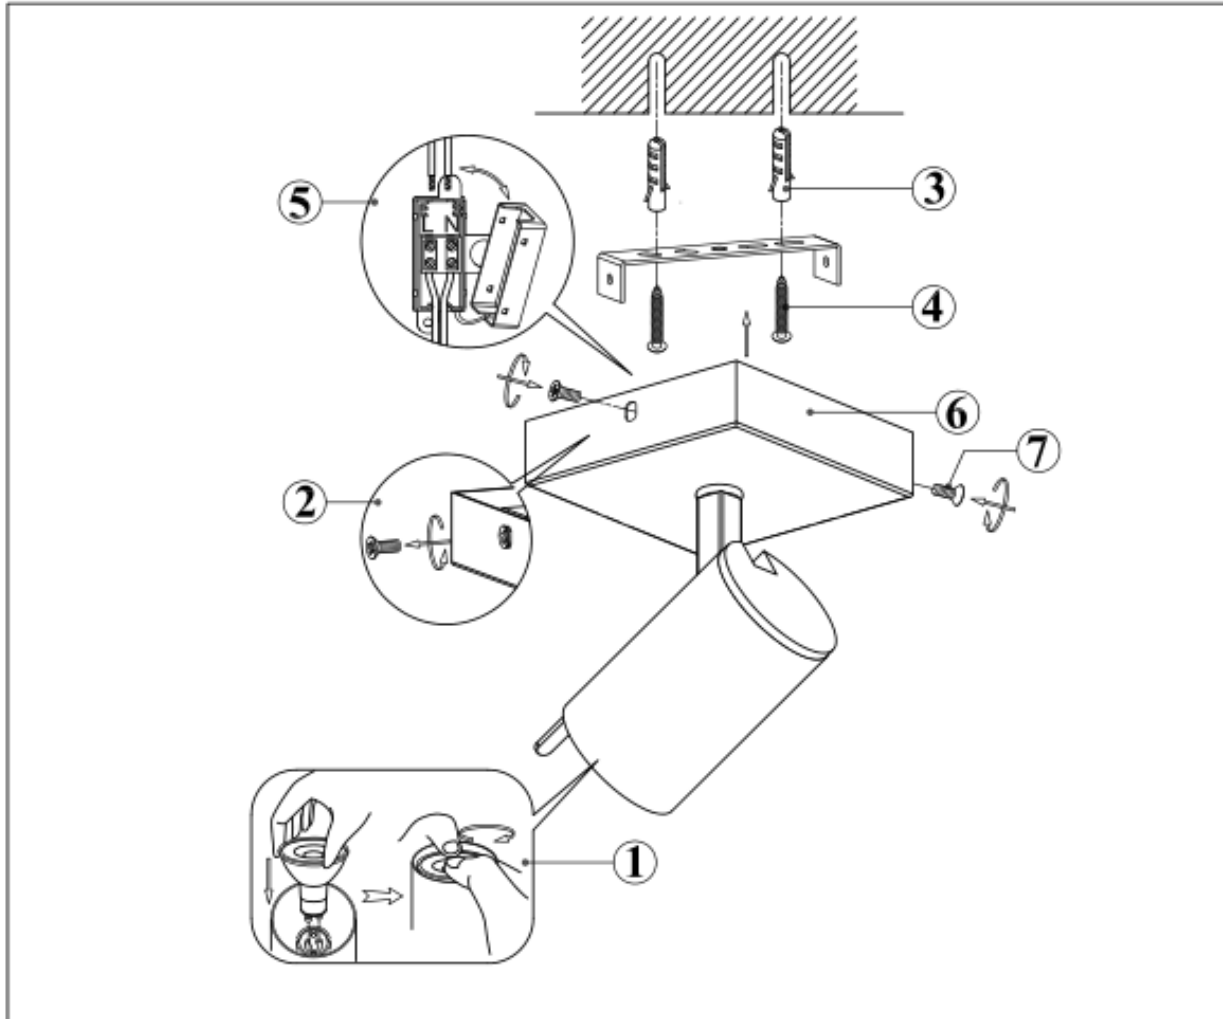

LUCIDE

GENERAL SPECIFICATIONS

RECOMMENDED LUCIDE
LIGHT SOURCE

49009/05/30

Light source dimmable : Yes,dim to warm

Light source incl. : Yes

General

Dimensions LxWxH : 10 cm x 10 cm x 15 cm
Height minimum : 11.5cm
Height maximum : 15cm
Dimensions shade LxWxH : 5.3 cm x5.3cm x8.9cm
Main material : Metal
Ceiling rose material : Metal
Color :Matt black+satin brass
painted
Style :Modern
Shape : -
Weight :0.4 kg
Warranty : 2 years

Product specifications

Dimmable : Yes
Light direction : Around (Diffuse)
Adjustable in height : Not Adjustable In
Height (Before Installation)
Directional : Directional
Cable : No Cable On Product
Cable length : -
Sensor : Without Sensor
Control : No
IP-Class : 20
Electric class : 2
Light source including: Yes
Lamp socket : GU10
Light source number : 1
Power requirements : 220-240V~50Hz
Bulb type & maximum wattage : GU10- max. 5W

For more specifications of this product please visit

www.lucide.com

LUCIDE

TECHNICAL DRAWING & DIMENSIONS

GRONY

Item number : 17998/05/30

EAN code : 5411212176899

For more specifications, dimensions please visit

www.lucide.com

L U C I D E

INSTALLATION DRAWING SPECIFICATIONS

Dit product bevat een lichtbron van energie-efficiëntieklasse A+

Ce produit contient une source lumineuse de classe énergétique A+

This product contains a light source of energy efficiency class A+