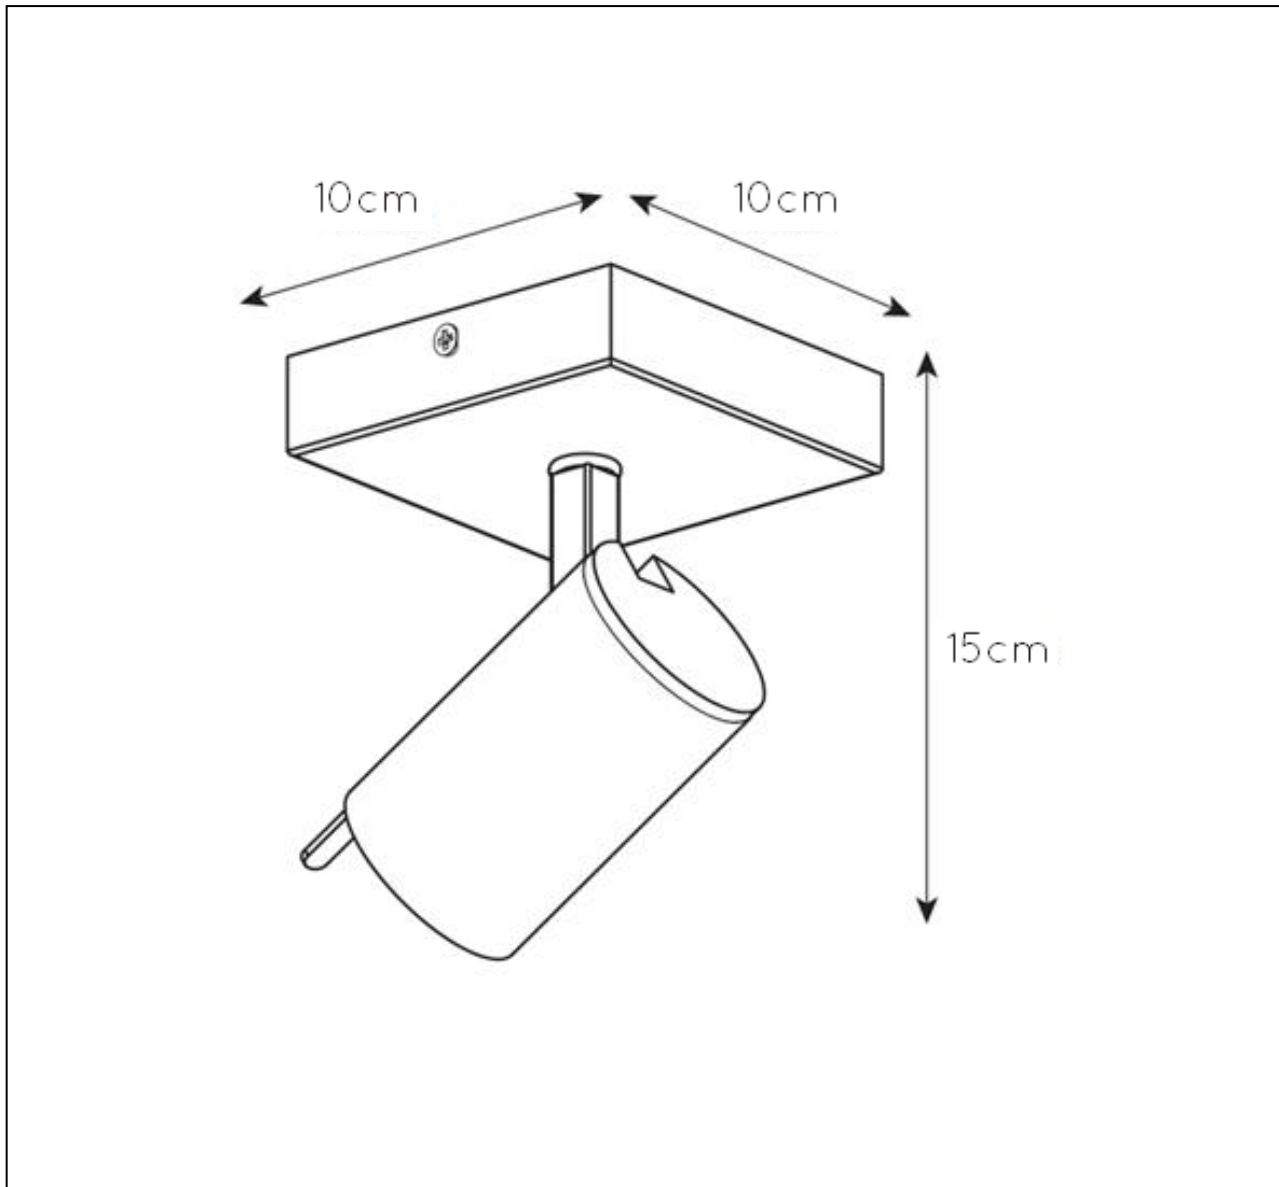

LUCIDE

GENERAL SPECIFICATIONS

RECOMMENDED LUCIDE
LIGHT SOURCE

49009/05/30

Light source dimmable : Yes,dim to warm

Light source incl. : Yes

General

Dimensions LxWxH : 10 cm x 10 cm x 15 cm
Height minimum : 11.5cm
Height maximum : 15cm
Dimensions shade LxWxH : 5.3 cm x5.3cm x8.9cm
Main material : Metal
Ceiling rose material : Metal
Color :Matt black+satin brass
painted
Style :Modern
Shape : -
Weight :0.4 kg
Warranty : 2 years

Product specifications

Dimmable : Yes
Light direction : Around (Diffuse)
Adjustable in height : Not Adjustable In
Height (Before Installation)
Directional : Directional
Cable : No Cable On Product
Cable length : -
Sensor : Without Sensor
Control : No
IP-Class : 20
Electric class : 2
Light source including: Yes
Lamp socket : GU10
Light source number : 1
Power requirements : 220-240V~50Hz
Bulb type & maximum wattage : GU10- max. 5W

For more specifications of this product please visit

www.lucide.com

LUCIDE

TECHNICAL DRAWING & DIMENSIONS

GRONY

Item number : 17998/05/30

EAN code : 5411212176899

For more specifications, dimensions please visit