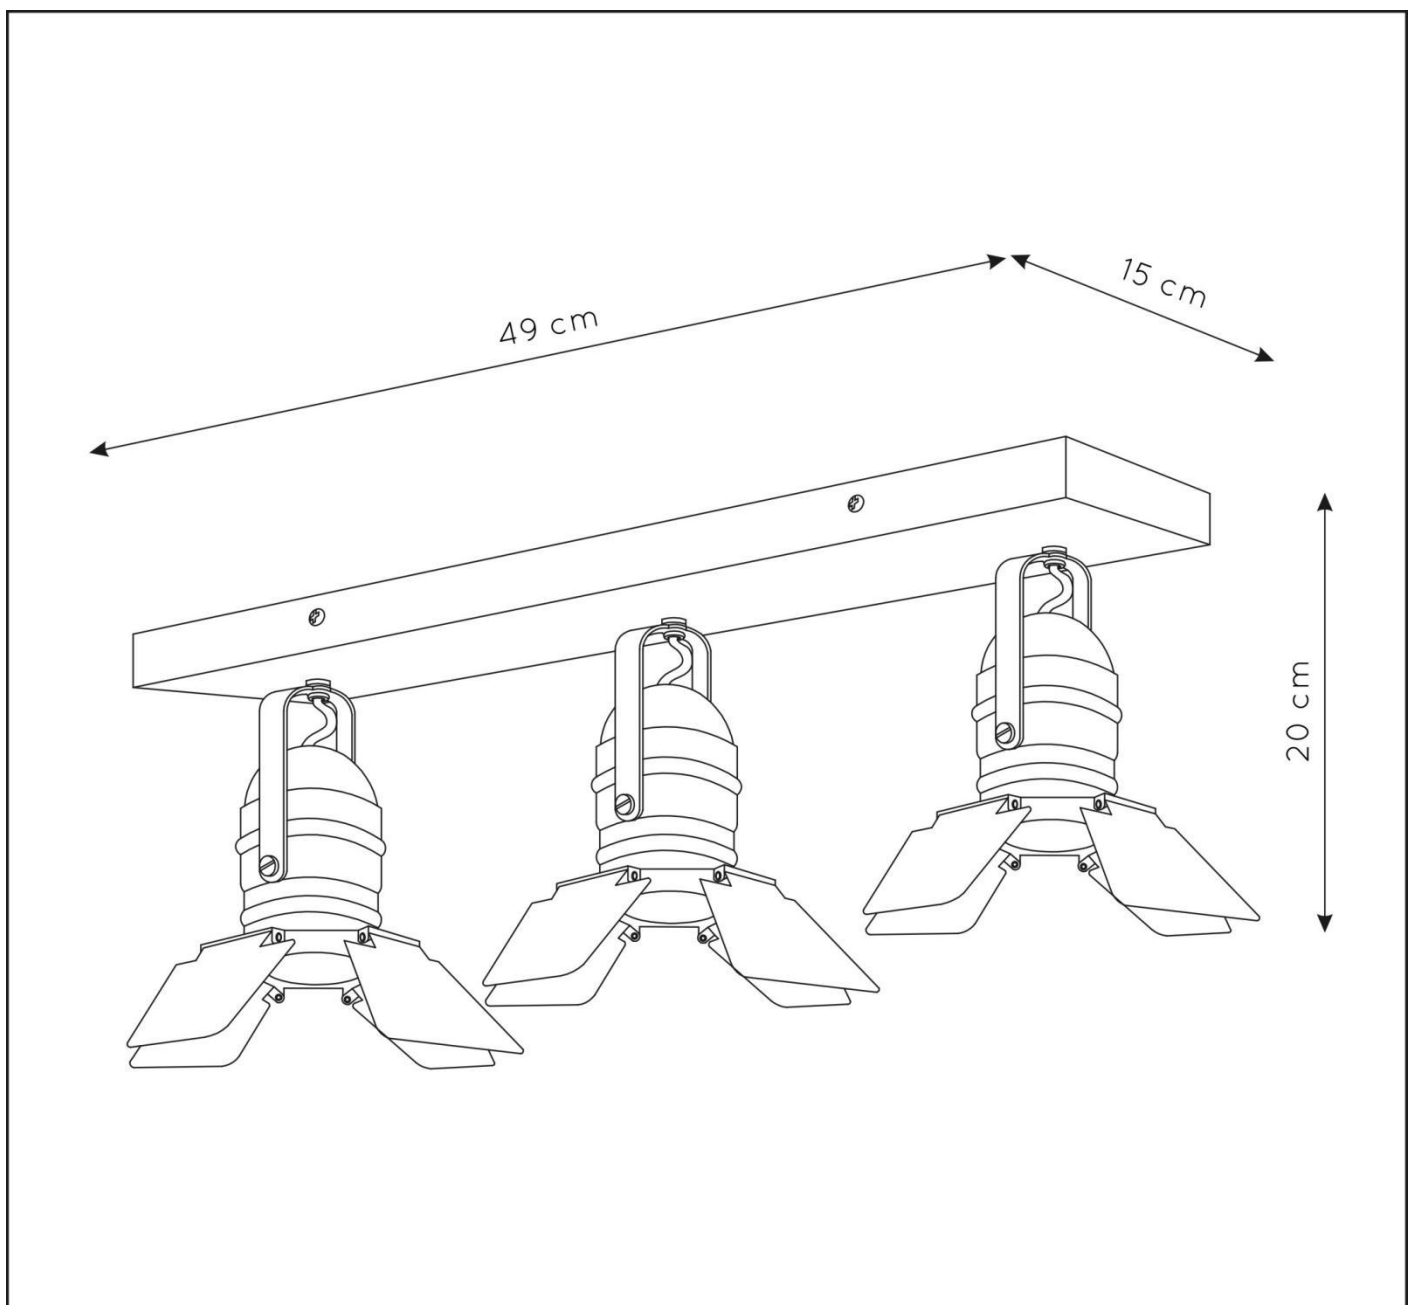

LUCIDE

RECOMMENDED LUCIDE LIGHT SOURCE

49006/05/30

Light source dimmable : Yes

Light source incl. : No

General

Dimensions LxWxH : 49 cm x 15 cm x 20 cm

Height minimum : -

Height maximum : 20 cm

Dimensions shade LxWxH : 15 cm x 15 cm x 7 cm

Main material : Metal

Ceiling rose material : Metal

Color : Blue+Grey, Pink+Grey

Style : Modern

Shape : -

Weight : 1.6 kg

Warranty : 2 years

Product specifications

Dimmable : Yes

Light direction : Around (Diffuse)

Adjustable in height : Not Adjustable In Height (Before Installation)

Directional : Directional

Cable : No cable on product

Power requirements : 220-240V~50Hz

Bulb type & maximum wattage : GU10- max. 35W

For more specifications of this product please visit

www.lucide.com

LUCIDE

TECHNICAL DRAWING & DIMENSIONS

PICTO

Item number : 17997/03/35
EAN code : 5411212176967
Item number : 17997/03/66
EAN code : 5411212176974